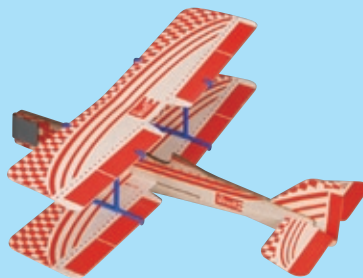

# TUFF BIRDS

**Balsa Free Flight Gliders**

**A FRESH NEW LOOK AT THE BASIC Balsa AIRPLANE!**

- Simple to assemble gliders and rubber band-powered fliers!
- All eight designs available in two color choices.
- Imprinted in strong, vibrant colors and clearly superior detail.
- Modern poly packaging includes a clear window to showcase looks and bold, basic colors to catch the eye.

**RMXA3428 Tuff Birds Jet Glider**  
 Product Dimensions: 8.27"L x 12.80"W x 2.56"H  
 Packaging Dimensions: 14.17"L x 2.36"W x 0.39"H  
 Inner Carton Dimensions: 8.86"L x 6.53"W x 13.15"H  
 Master Carton Dimensions: 33.39"L x 18.23"W x 14.06"H  
 Master Carton Weight: 21.37 lb  
 Quantity: 480 (10 inner cartons @ 48 ea)

**RMXA3433 Tuff Birds Biplane Glider Set (2 Gliders)**  
 Product Dimensions: 9.06"L x 10.83"W x 2.56"H  
 Packaging Dimensions: 14.17"L x 4.72"W x 0.39"H  
 Inner Carton Dimensions: 9.92"L x 5.98"W x 11.46"H  
 Master Carton Dimensions: 30.67"L x 20.39"W x 12.32"H  
 Master Carton Weight: 27.07 lb  
 Quantity: 240 (10 inner cartons @ 24 ea)