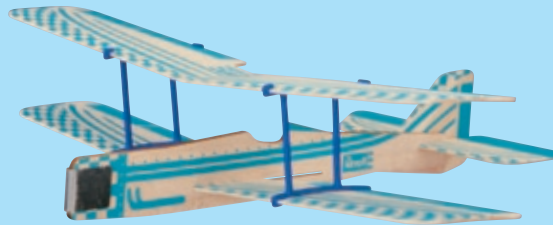

# TUFF BIRDS

**Balsa Free Flight Gliders**

**A FRESH NEW LOOK AT THE BASIC Balsa AIRPLANE!**

- Simple to assemble gliders and rubber band-powered fliers!
- All eight designs available in two color choices.
- Imprinted in strong, vibrant colors and clearly superior detail.
- Modern poly packaging includes a clear window to showcase looks and bold, basic colors to catch the eye.

**RMXA3428 Tuff Birds Jet Glider**  
 Product Dimensions: 8.27"L x 12.80"W x 2.56"H  
 Packaging Dimensions: 14.17"L x 2.36"W x 0.39"H  
 Inner Carton Dimensions: 8.86"L x 6.53"W x 13.15"H  
 Master Carton Dimensions: 33.39"L x 18.23"W x 14.06"H  
 Master Carton Weight: 21.37 lb  
 Quantity: 480 (10 inner cartons @ 48 ea)

**RMXA3433 Tuff Birds Biplane Glider Set (2 Gliders)**  
 Product Dimensions: 9.06"L x 10.83"W x 2.56"H  
 Packaging Dimensions: 14.17"L x 4.72"W x 0.39"H  
 Inner Carton Dimensions: 9.92"L x 5.98"W x 11.46"H  
 Master Carton Dimensions: 30.67"L x 20.39"W x 12.32"H  
 Master Carton Weight: 27.07 lb  
 Quantity: 240 (10 inner cartons @ 24 ea)

**RMXA3523 Tuff Birds Super Stratosphere™ Rubber Band Glider**  
 Product Dimensions: 14.17"L x 17.52"W x 6.69"H  
 Packaging Dimensions: 18.50"L x 3.15"W x 0.98"H  
 Inner Carton Dimensions: 9.40"L x 4.49"W x 18.11"H  
 Master Carton Dimensions: 23.15"L x 19.33"W x 19.02"H  
 Master Carton Weight: 15.70 lb  
 Quantity: 120 (10 inner cartons @ 12 ea)