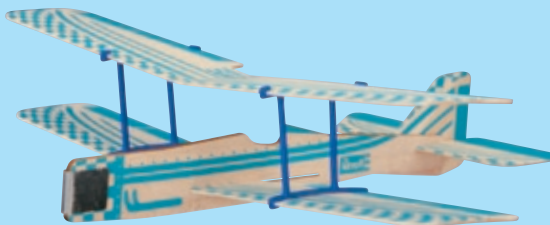

RMXA3429 Tuff Birds Biplane Glider

Product Dimensions: 9.25"L x 10.43"W x 2.56"H
Packaging Dimensions: 14.17"L x 2.36"W x 0.39"H
Inner Carton Dimensions: 8.86"L x 8.23"W x 11.46"H
Master Carton Dimensions: 41.77"L x 18.27"W x 12.36"H
Master Carton Weight: 28.29 lb
Quantity: 480 (10 inner cartons @ 48 ea)