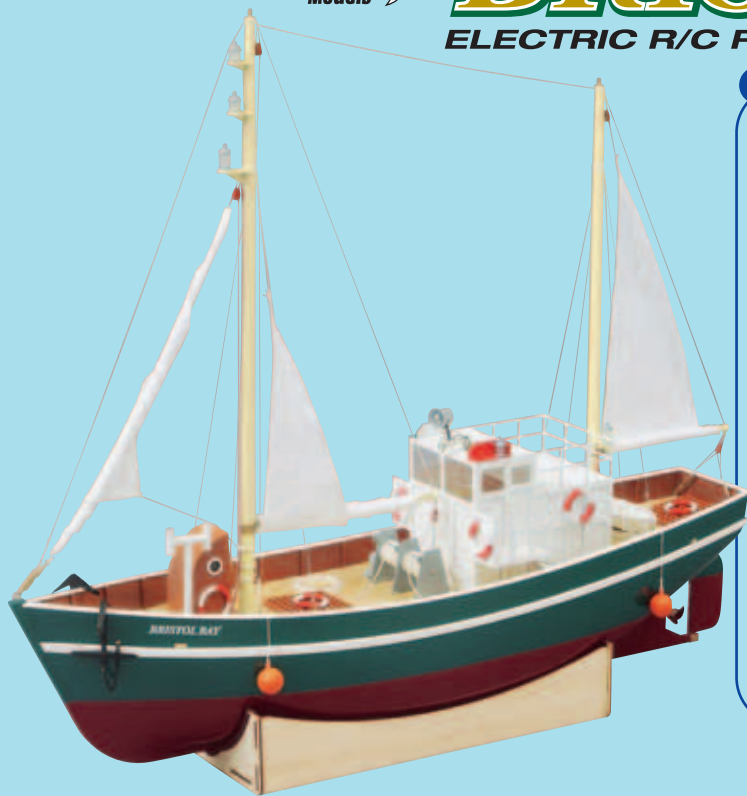

AQUACRAFT™

Models

**“High-quality, competitively priced
R/C boats and accessories.”**

BRISTOL BAY

ELECTRIC R/C READY-TO-RUN FISHING BOAT

READY TO ADMIRE...ON DISPLAY AND ON THE WATER.

From the cloth sails to the wood deck, the Bristol Bay captures the look and feel of an authentic working fishing vessel. But for all the scale details that this boat has, there's very little to do when you take it out of the box. And if you think this model looks great on display, wait till you (and your friends) see it in action at your local boat pond!

HCAB60** • Hull Length: 33.5 in (851mm) • Beam: 8.75 in (222mm) • Total Height: 29 in (737mm) • Includes: 2-channel AquaCraft™ pistol radio w/1 standard servo, electronic speed control, 550-size motor, boat stand • Requires: 6-cell, 7.2V battery, charger, 8 "AA" batteries for the transmitter, 2 "AA" batteries for the boat lights

www.aquacraftmodels.com

BRISTOL BAY

ELECTRIC R/C READY-TO-RUN FISHING BOAT

RECOMMENDED BATTERY & CHARGER

Shark™ 7.2V 1500mAh Sport Pack

A great value in a 6-cell pack! Delivers 1500mAh of run-time capacity at an affordable price, and includes standard connector. DTXC2030

FULLY ASSEMBLED — DOWN TO THE FINEST DETAILS...

Fully rigged — just install the masts and connect the sail line couplers.

The wood deck simulates the wood planking found on full-size fishing vessels.

The static sails are made of cloth.