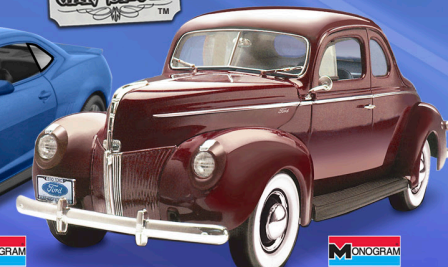

2015

FIRST QUARTER NEW RELEASES

STREETBURNER™

85-4193 • '57 Ford Del Rio Ranch Wagon 2'n1 • 1:25

FAST & FURIOUS™

85-4331 • Honda Civic Si Coupe • 1:25

TRUCKS

85-4360 • Ford Ranger Pickup • 1:24

85-1287 • Stone, Woods & Cook '41 Willys • 1:25

BIG SCALE

85-1422 • BRE Datsun 240Z • 1:25

85-1509 • Auto Transport Trailer • 1:25

Snap Tite™

85-1984 • Porsche Boxster • 1:24

85-4361 • '59 Cadillac® Eldorado™ Hardtop • 1:25

Dream Rides

85-4370 • 2013 Camaro® ZL1™ • 1:25

85-4371 • '40 Ford Standard Coupe • 1:25

85-5535 • P-51B Mustang • 1:32

85-5536 • UH-1D Huey® Gunship • 1:32

See the entire product line at revell.com.

Design and specifications are subject to change without notice. We reserve the right to discontinue any item without previous notice. While the actual product may vary from the photos or description shown, any change that might occur would not be intended to affect the value of the product.