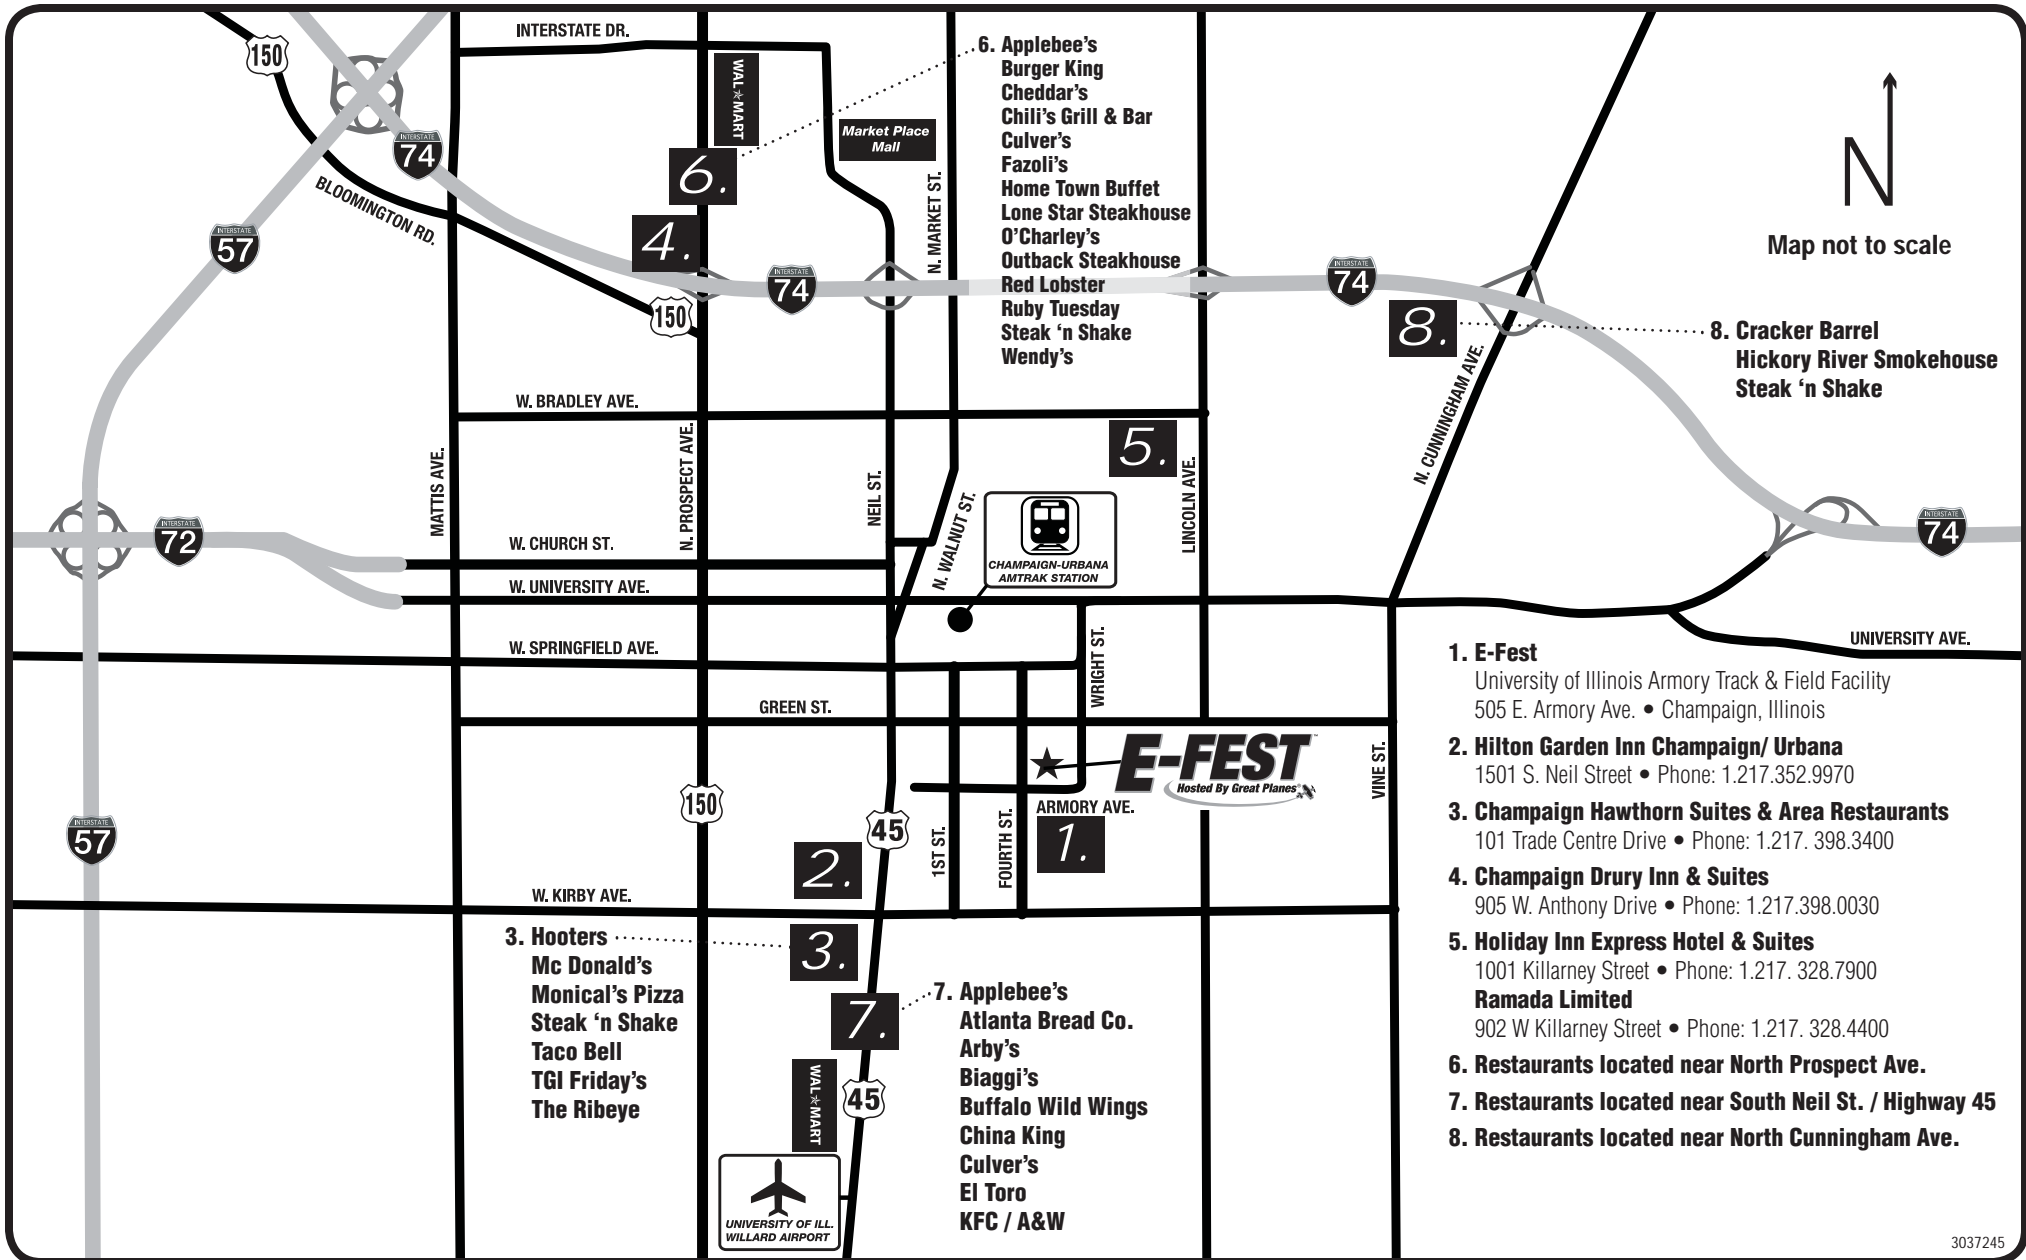

SUNDAY,
January 31, 2010
Schedule

SUNDAY SCHEDULE

7:30am	Doors Open • Registration Begins
8:00am	OPEN FLYING
8:30am	
9:00am	
9:30am	3D Airplanes (Area 1) • Slow and Micro Flyers (Area 2)
10:00am	Helicopters (Area 1) / Jets (Area 2)
10:30am	OPEN FLYING
11:00am	"PRIZEATTA"
11:30am	OPEN FLYING
12:00pm	
12:30pm	
1:00pm	
1:30pm	
2:00pm	
2:30pm	
3:00pm	

greatplanes.com
gpe-fest.com

N
 Map not to scale

- 1. E-Fest**
 University of Illinois Army Track & Field Facility
 505 E. Armory Ave. • Champaign, Illinois
- 2. Hilton Garden Inn Champaign/ Urbana**
 1501 S. Neil Street • Phone: 1.217.352.9970
- 3. Champaign Hawthorn Suites & Area Restaurants**
 101 Trade Centre Drive • Phone: 1.217. 398.3400
- 4. Champaign Drury Inn & Suites**
 905 W. Anthony Drive • Phone: 1.217.398.0030
- 5. Holiday Inn Express Hotel & Suites**
 1001 Killarney Street • Phone: 1.217. 328.7900
Ramada Limited
 902 W Killarney Street • Phone: 1.217. 328.4400
- 6. Restaurants located near North Prospect Ave.**
- 7. Restaurants located near South Neil St. / Highway 45**
- 8. Restaurants located near North Cunningham Ave.**