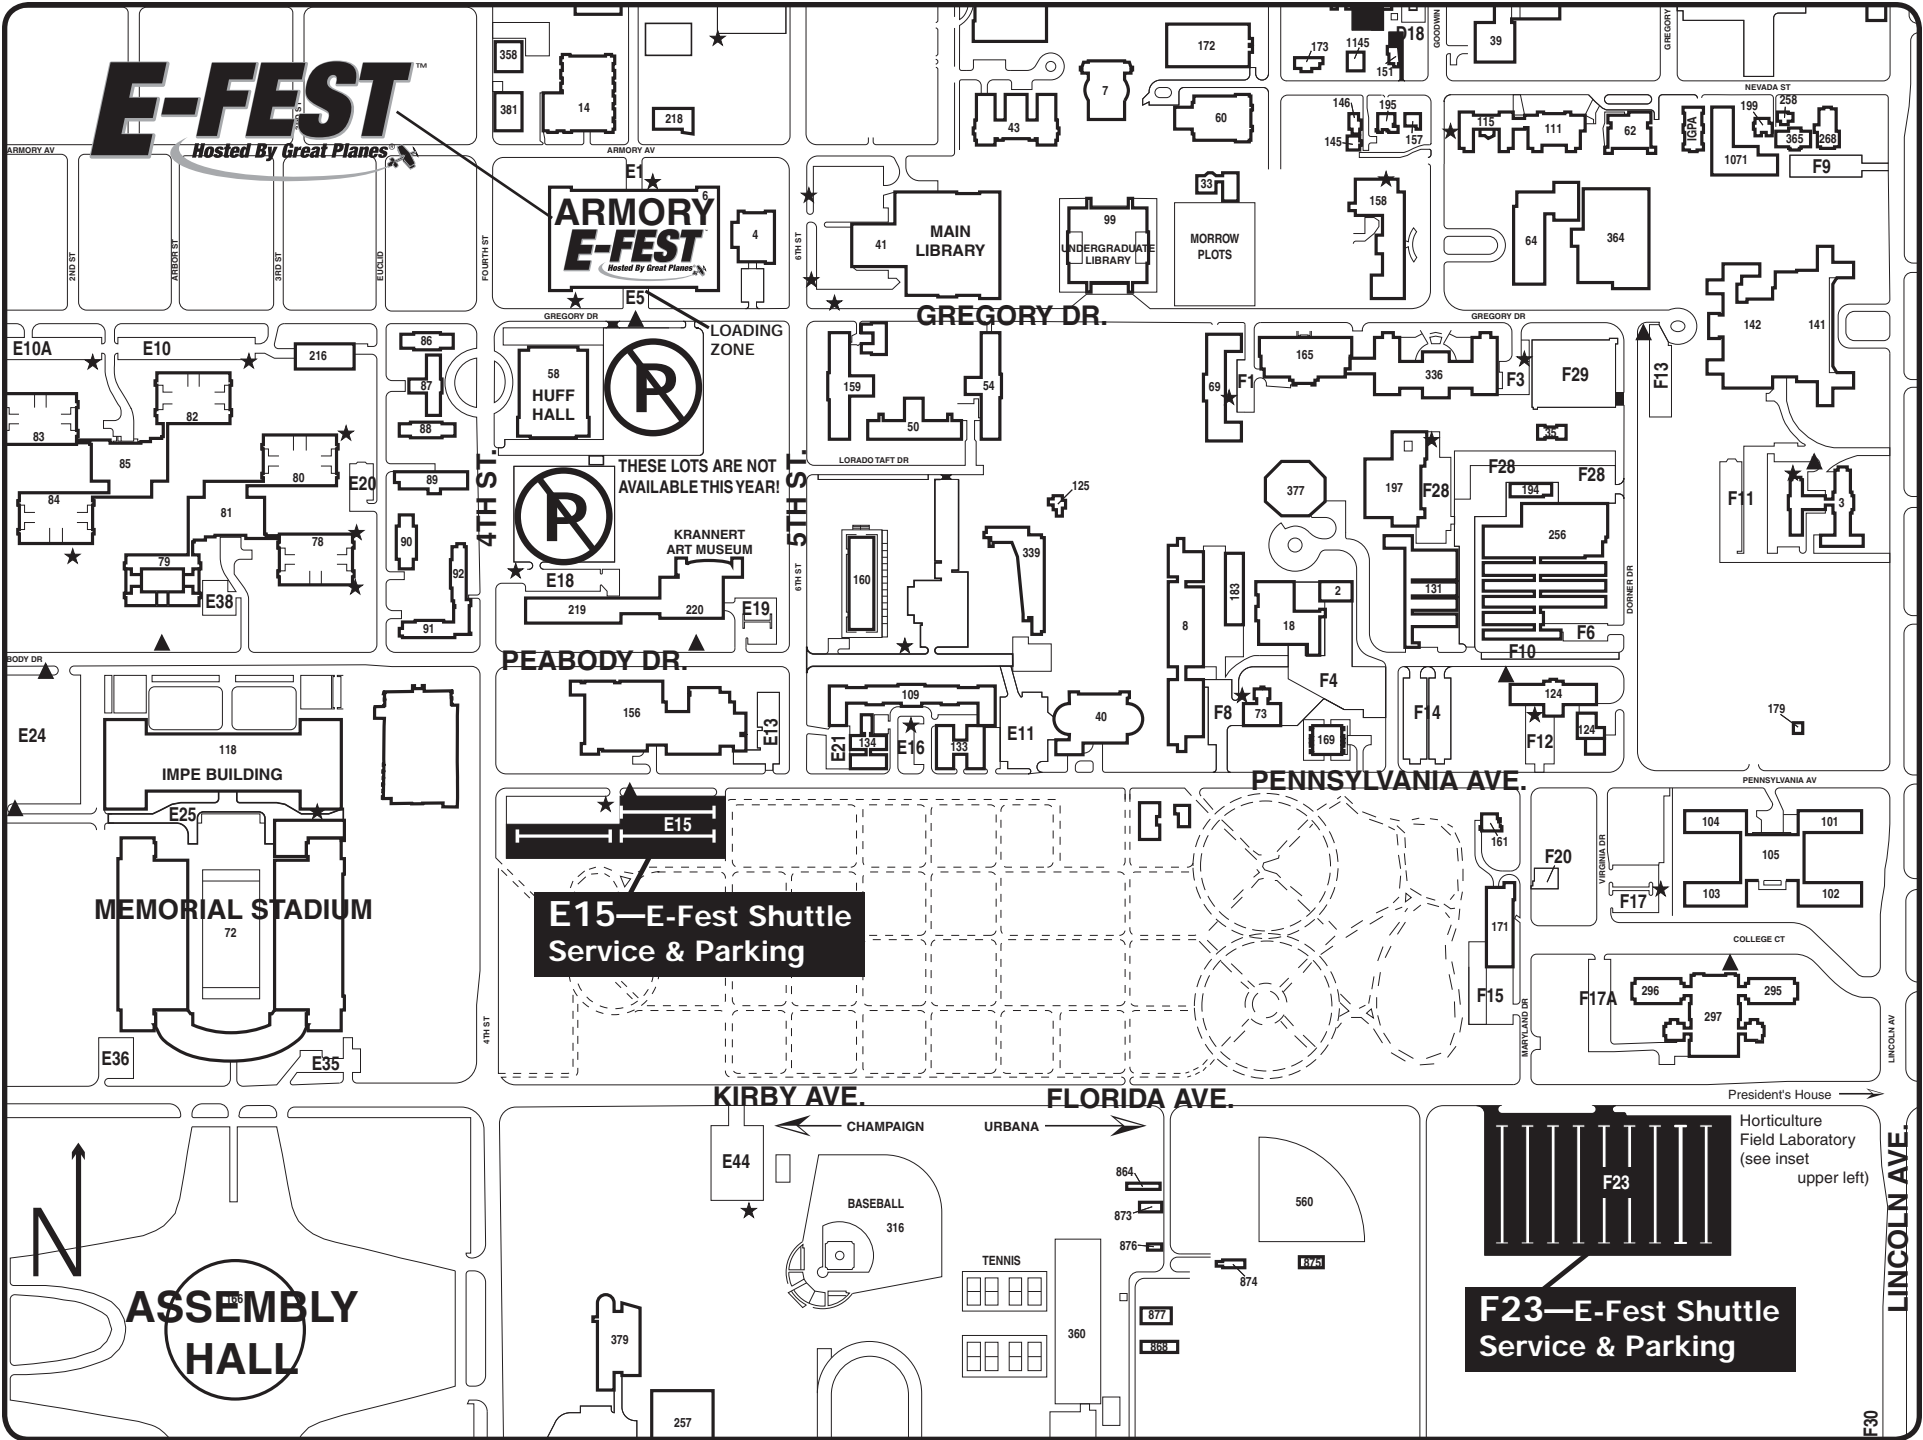

# E-FEST™

Hosted By Great Planes

**ARMORY**  
**E-FEST**  
Hosted By Great Planes

58  
**HUFF HALL**

THESE LOTS ARE NOT AVAILABLE THIS YEAR!

LOADING ZONE

160  
**KRANNERT ART MUSEUM**

**PEABODY DR.**

**E15—E-Fest Shuttle Service & Parking**

**GREGORY DR.**

**PENNSYLVANIA AVE.**

**KIRBY AVE.**

**FLORIDA AVE.**

**F23—E-Fest Shuttle Service & Parking**

Horticulture Field Laboratory (see inset upper left)

**LINCOLN AVE.**

**ASSEMBLY HALL**