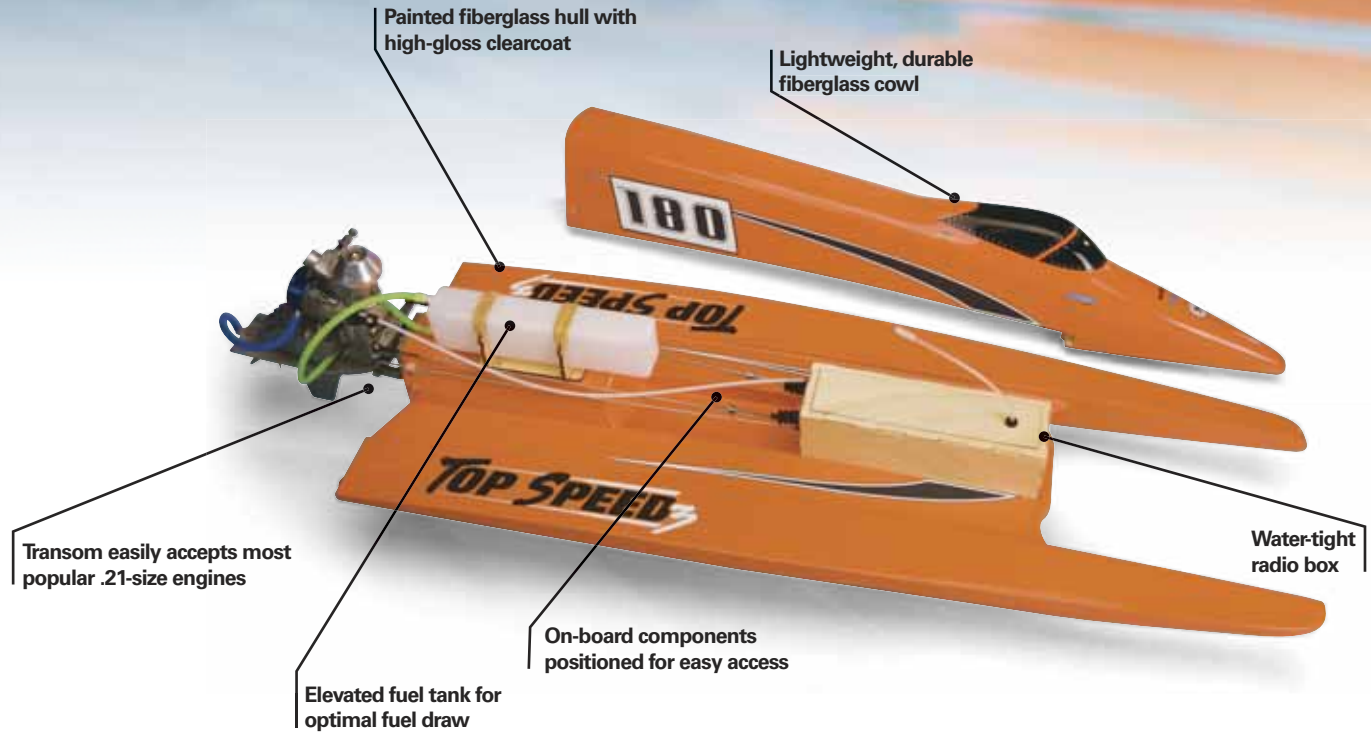

NEW PRODUCT

THE NEXT GENERATION IN PURE

TOP SPEED³

www.gpdealer.com

Painted fiberglass hull with high-gloss clearcoat

Lightweight, durable fiberglass cowl

Transom easily accepts most popular .21-size engines

Elevated fuel tank for optimal fuel draw

On-board components positioned for easy access

Water-tight radio box