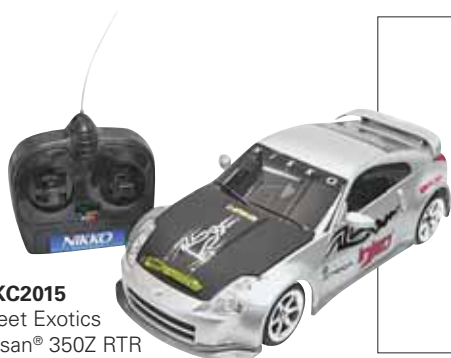

NIKC2010
Toyota® FJ Cruiser RTR

NIKC2015
Street Exotics
Nissan® 350Z RTR

Nikko® Street Exotics Nissan® 350Z RTR

A fifth-generation "Z" for everyone!

- Features full-function control and adjustable front wheel alignment.
- Requires three "AA" batteries and one 9V battery. Ages 5 and up.