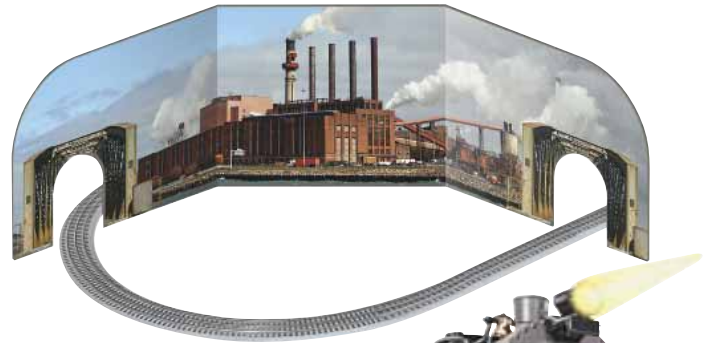

LIONEL® PENNSYLVANIA FLYER FREIGHT SET – 0 SCALE

Build your own railroad empire!

- Diecast 0-8-0 locomotive and tender features transformer-controlled forward/reverse/neutral operation, a powerful motor, an operating headlight, a puffing smoke unit and traction tires. Tender includes an air whistle.
- Updated rolling stock includes a Merchandise Service boxcar, a Scout Oil 3-dome tank car and a caboose. All feature operating couplers.
- 40" x 60" oval FasTrack® layout includes eight curved sections, three straight sections and one PowerMax terminal.
- Engineer and fireman figures, smoke fluid, a two-sided billboard, a two-sided diorama and 10 telephone poles also included.