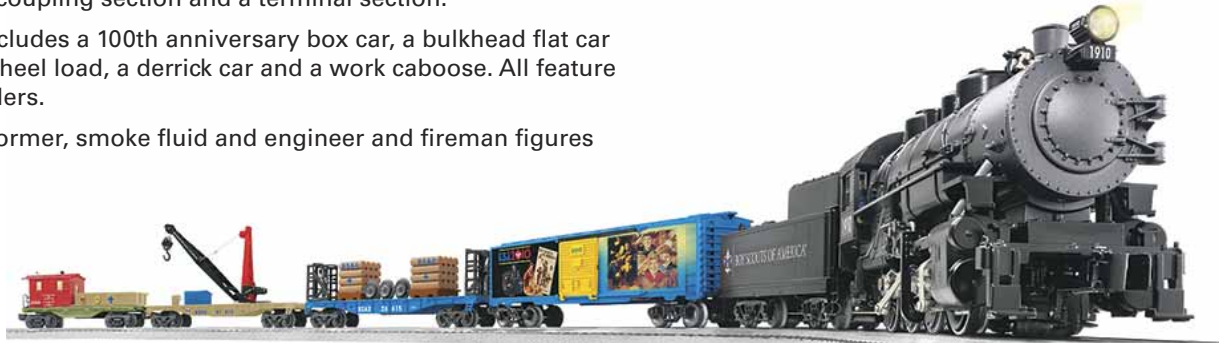

Lionel® Boy Scouts® of America Set – O Scale

Build character and leadership out on the rails!

- Diecast 0-8-0 steam locomotive comes with a powerful motor, transformer-controlled forward/reverse/neutral operation, an operating steam whistle, an operating headlight and a puffing smoke unit.
- 40"x60" FasTrack® layout includes two straight sections, eight curved sections, an uncoupling section and a terminal section.
- Rolling stock includes a 100th anniversary box car, a bulkhead flat car with box and wheel load, a derrick car and a work caboose. All feature operating couplers.
- A CW-80 transformer, smoke fluid and engineer and fireman figures also included.