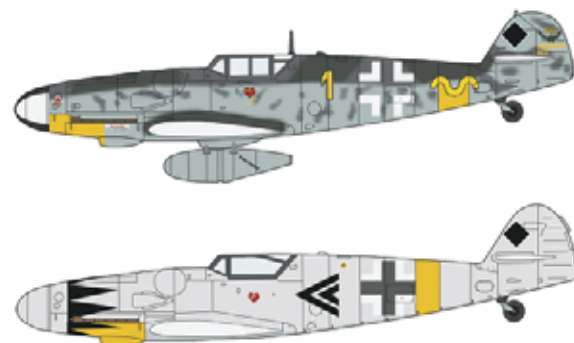

1/72 SCALE MESSERSCHMITT BF109 G-6/G-14 "HARTMANN"

The world-famous "Gustav!"

The Bf109 G series was introduced in 1942. It included a more powerful DB 605 engine, and odd-numbered variants boasted a pressurized cockpit as well as a GM-1 gas injection system. Even-numbered aircraft were non-pressurized to act as air superiority fighters and fighter bombers. Some aircraft were also modified for long-range recon missions as well. This limited edition kit set features two Bf109s and decal markings for four of Erich Hartmann's aircraft.

HSGS1901 Total parts: 48/45 Skill level 3