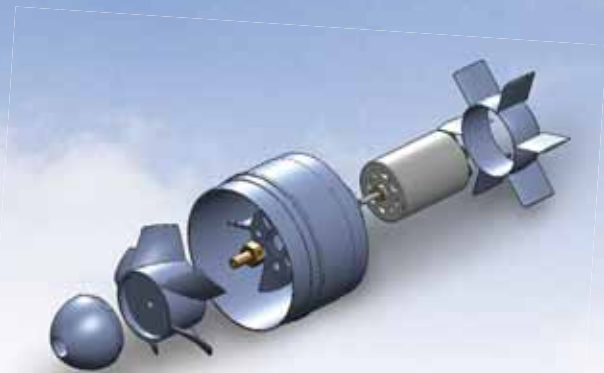

A powerful Ammo™ inrunner brushless motor and proven HyperFlow™ ducted fan unit are both included, combining to produce impressive thrust and speed.

Shown with included missiles, for display use only.

From the Experts:

With its sleek design and potential for blazing speeds, the F-20 Tigershark will take R/C jet pilots to the edge! The full-size fighter's experimental looks are captured with lots of scale detail, and the ducted fan unit with brushless motor is one highly efficient power system. Plus, in just 4-6 hours it can be ready for flight or display!

Long story short...

The F-20 Tigershark Electric Ducted Fan Jet can be summed up in three words... sleek, simple and super-fast!