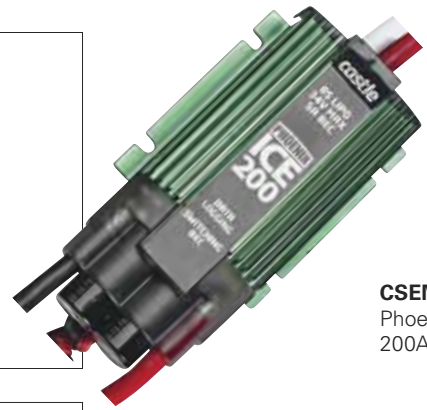

## Castle™ Creations Phoenix Ice 200 200A 33.6V

*The next generation in air speed control!*

- Offers the ability to run at input voltages of up to 8S (33.6)
- Use the built-in switching BEC to output up to 5 amps of servo power
- Extensive data logging capabilities stores 7 different data points
- Virtually no pre-programming required