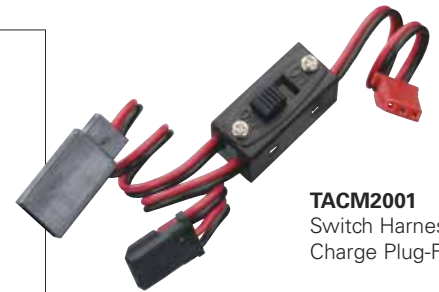

## Tactic™ Adjustable Neck Strap Black

*The stylish, comfortable way to hold your transmitter!*

- 1" wide, for a comfortable feel
- Adjustable length
- Spring-loaded hook provides security

**TACM2100**  
Adjustable Neck  
Strap Black

## Tactic™ Switch Harness with Charge Plug-FutJ

*Inexpensive electronic convenience!*

- Charge lead is built in
- On/Off switch is embossed on the face plate for easy reading
- Mounts in just minutes

**TACM2001**  
Switch Harness with  
Charge Plug-FutJ