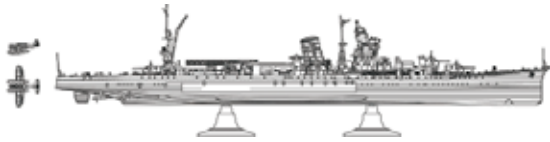

1/350 SCALE IJN LIGHT CRUISER AGANO

Japan's leading WWII light cruiser!

Named after the Agano River, the Japanese Cruiser Agano was the leading ship in her class during WWII. Designed as an armored command vessel for submarine and destroyer squadrons, she was armed with six Type 41 guns, four 76 mm guns, 32 Type 96 anti-aircraft guns, eight torpedo tubes and sixteen depth charges. Tragically, she was sunk in February, 1944 by the U.S.S. Skate, north of Truk. This limited edition kit features detailed bridge parts, a realistic carrier deck, a catapult, display base and decals for the I.J.N. 3rd Fleet, 10th Squadron, 1943.

HSGS4079   Total parts: 407   Skill level 3