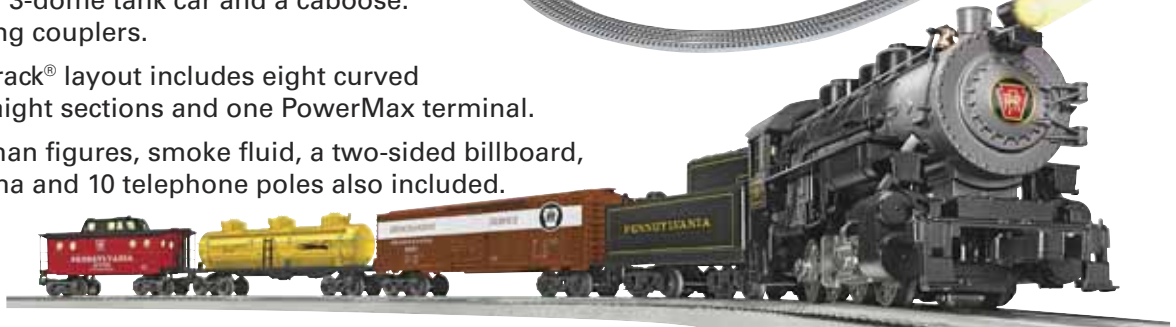

LIONEL® PENNSYLVANIA FLYER FREIGHT SET – 0 SCALE

Build your own railroad empire!

- Diecast 0-8-0 locomotive and tender features transformer-controlled forward/reverse/neutral operation, a powerful motor, an operating headlight, a puffing smoke unit and traction tires. Tender includes an air whistle.
- Updated rolling stock includes a Merchandise Service boxcar, a Scout Oil 3-dome tank car and a caboose. All feature operating couplers.
- 40" x 60" oval FasTrack® layout includes eight curved sections, three straight sections and one PowerMax terminal.
- Engineer and fireman figures, smoke fluid, a two-sided billboard, a two-sided diorama and 10 telephone poles also included.