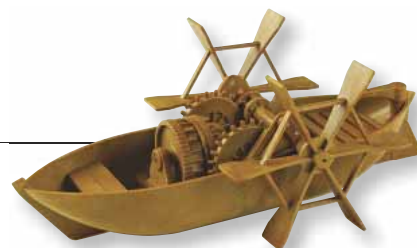

Academy™ Models 1/32 Scale F-16I Sufa

Israel's striking fighter!

The F-16I Sufa is based on the Block 52 Plus, a popular two-seat variant of the F-16 Fighting Falcon. Distinguishing features of the Sufa include an Israeli Aerial Towed Decoy, a helmet-mounted sight, removable conformal fuel tanks and Python 5 air-to-air missiles. Kit features a positionable canopy, all-glass cockpits, a choice of Pratt or GE afterburner sections, positionable speed brakes, positionable trailing edge flaps, detailed radar with positionable radome, advanced IFF antennas, optional crew figures, an optional boarding ladder, multiple weapons system options, photo-etched metal parts and Cartograf® waterslide decals.

12105 ACYS0105

Academy™ Models Leonardo Da Vinci Self-Propelling Cart

The first robot-cart in history!

The self-propelling cart is among a long list of innovations invented by the famed "Renaissance Man" Leonardo Da Vinci. He is often credited for creating such concepts as helicopters, tanks, calculators, a paddle boat and concentrated solar power. Many theorists believe Da Vinci's self-propelling cart was designed to bring self-moving characters onto the stage during theatrical productions. Kit features a spring-powered design and illustrated instructions. No paint or glue required.

18129 ACYS8129

Academy™ Models Leonardo Da Vinci Paddleboat

An ingenious design from a legendary genius!