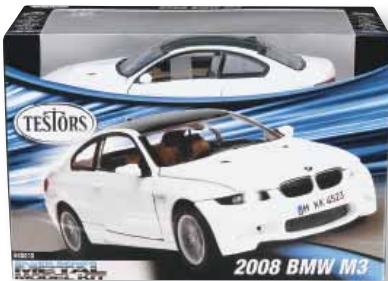

Testors® 1/24 Scale 2008 BMW® M3

The high-performance "Beemer!"

A step up from the popular BMW 3 Series, the most current M3 has been derived from the E90/E92/E93 3 series. Upgrades found in M3 models range from more powerful engines to more aggressive aerodynamics and improved handling. A 4L V-8 engine delivers 414 hp (a 22% overall power increase from the E46 M3), making for quite an exhilarating driving experience. Kit features a painted diecast metal body, a detailed engine compartment, a realistic interior, opening doors and authentic tires.

640010 TESS3347 Over 30 parts Skill level 2