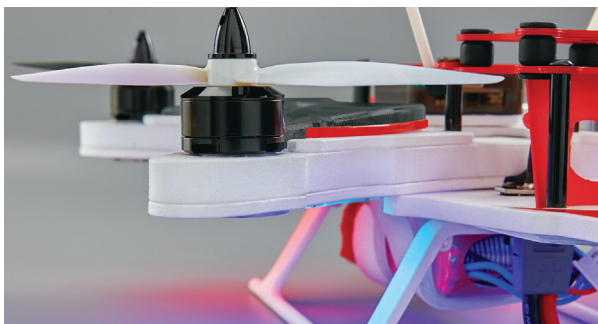

Fly FAST

Race and train at the absolute edge

Stripped down, light, and made from high-impact foam and carbon fiber, the RISE RXD250 lets you cut in close to every obstacle and find the craziest, scariest route on the course. Go ahead and push it. The RXD250 is designed to withstand a crash—and to go fast.

Pre-programmed flight controller, perfect out of the box.

The RXD series stands for RISE Extreme Durability. Painstakingly crafted to be supremely rugged, every RXD250 frame is constructed using a premium foam/carbon composite.

RXD250
Extreme durability racer

RISE0250

Diagonal Size: 9.8 in (250 mm)

Weight: 10.6 oz (300g) less battery and FPV

Requires: 5-Channel radio system

3S 1500-1800mAh LiPo battery

LiPo balancing charger

Recommended Items:

FUTK6100 Futaba 6K 6-Channel Heli Radio System

— or —

TACJ2650 Tactic TTX650 8-Channel 2.4GHz SLT Computer Transmitter

TACL0625 Tactic TR625 6-Channel 2.4GHz SLT Receiver

FPWP3183 FlightPower FP30 11.1V 1800mAh 30C