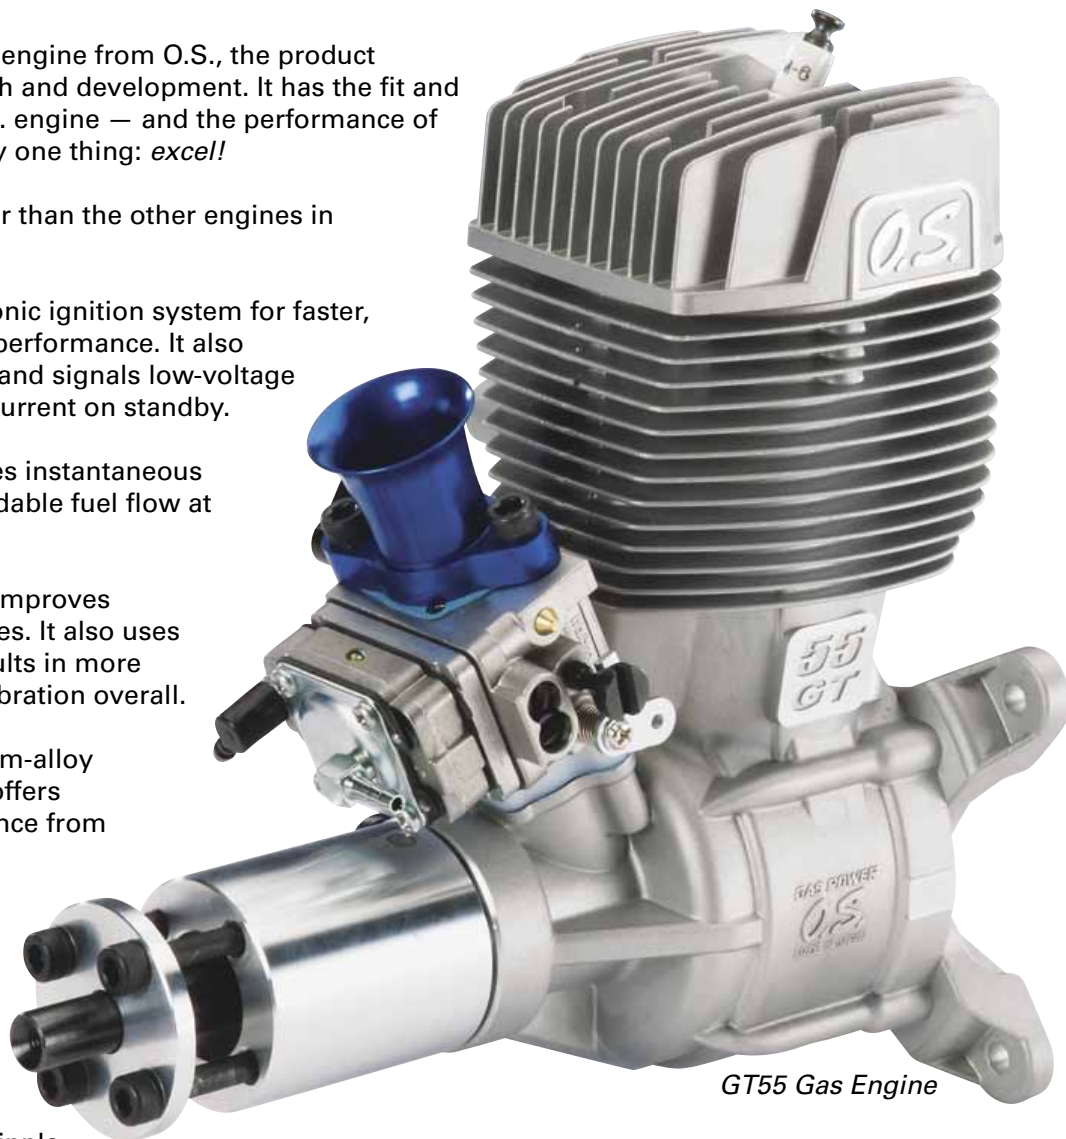

THE GT55

PUMPED-UP GAS POWER

The GT55 is the first-ever gas engine from O.S., the product of nearly two years of research and development. It has the fit and finish you expect from an O.S. engine — and the performance of an engine designed to do only one thing: *excel!*

- Provides 20-30% more power than the other engines in its class.
- O.S. – designed IG-01 electronic ignition system for faster, easier starts and maximum performance. It also compensates for wet plugs, and signals low-voltage conditions. Draws minimal current on standby.
- Walbro® pumper carb ensures instantaneous throttle response and dependable fuel flow at all times.
- Front-mounted carb design improves airflow and simplifies linkages. It also uses shorter standoffs, which results in more secure mounting and less vibration overall.
- Ringed, lightweight aluminum-alloy piston speeds break-in and offers high-compression performance from the very first start.
- Massive front/rear bearings.
- 1-piece crankcase.
- Front-induction, rotary-valve crankshaft.
- Factory-installed carb vent nipple.
- Right/left throttle lever mounting.
- Insulator between crankcase & carb.

GT55 Gas Engine

OSMG1555

Displacement: 3.352 cu in (54.9 cc)

Bore: 1.618 in (41 mm)

Stroke: 1.618 in (41 mm)

Output: 5.5 hp @ 7,000 rpm

Practical RPM: 1,500-8,000

Includes: CM-6 spark plug,
Requires: unleaded gasoline, oil,
switch & prop