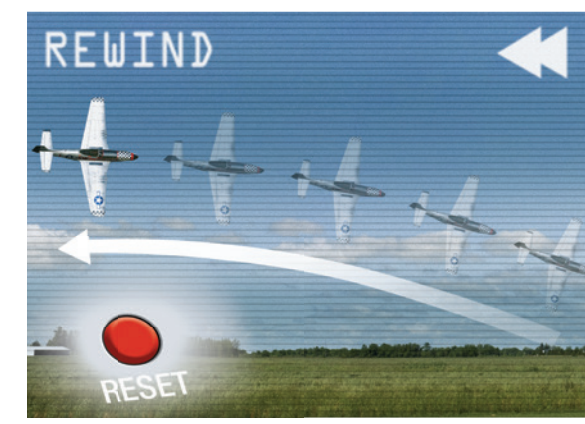

Reset/Rewind — return to the flight!
Push after a crash and you're instantly ready to fly again. Hold in to rewind and see what went wrong. Get cringe-worthy crashes out of the way before the field