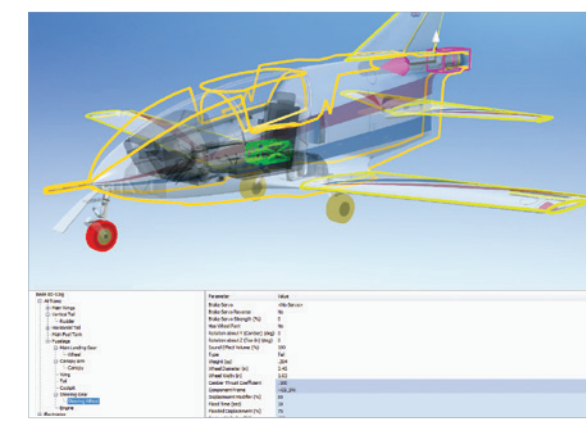

## New Options, New Features, Same Goal — To make you the best pilot on the field.

**Heads Up Display**  
Just like fighter jets in real life, RF7 includes a HUD that displays critical information on your aircraft.

**Real Rendering**  
RealFlight is devoted to making everything look as real as is possible. Real Rendering™ helps ensure that every aircraft is exactly like what you'd see on the field!

**Reset/Rewind — return to the flight!**  
Push after a crash and you're instantly ready to fly again. Hold in to rewind and see what went wrong. Get cringe-worthy crashes out of the way before the field