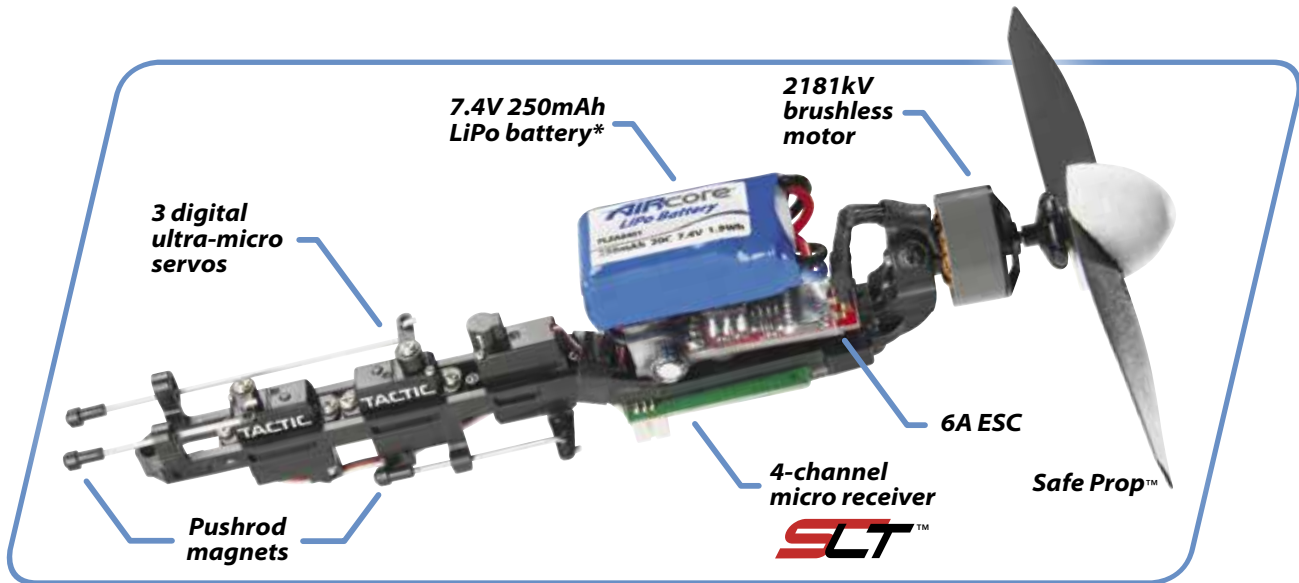

AIRCORE™

Modular aircraft system

POWER CORE™

Snap the Power Core into any AirCore airframe and you're ready to fly. The revolutionary Power Core contains all the power and control components of your airframe, allowing you to field a large array of airframes with a single Power Core. Fly any airframe with one Power Core and one radio—that's the AirCore advantage!

Requires: AirCore Power Core, 4-channel SLT transmitter *or* AnyLink2 and compatible 4-channel transmitter, 7.4V 250mAh LiPo battery and compatible charger

*LiPo battery & propeller shown not included.

**The Power Core
will fly all these
AirCore Airframes
and more!**

Recommended Items

- FLZA3903 Flyzone AirCore Principle Trainer Airframe
- FLZA3904 Flyzone AirCore P-51 Mustang Cathy II Airframe
- FLZA3905 Flyzone AirCore Focke-Wulf Fw 190 Airframe
- FLZA3906 Flyzone AirCore Messerschmitt Me 109 Airframe
- FLZA3907 Flyzone AirCore Spitfire Airframe
- FLZA3908 Flyzone AirCore Zero White Airframe
- FLZA3909 Flyzone AirCore Zero Green Airframe
- FLZA3910 Flyzone AirCore Miss America P-51 Airframe
- TACJ2403 Tactic TTX403 2.4GHz SLT 4-Channel Mini Transmitter
- *or* —
- TACJ2650 Tactic TTX650 2.4GHz SLT 6-Channel Computer Radio
- *or* —
- TACJ2005 Tactic AnyLink2 SLT 2.4GHz Radio Adapter

- FLZA6401 AirCore 7.4V 250mAh LiPo Battery
- FLZA6411 AirCore 2S LiPo AC/DC Balancing Charger

**Ask your hobby dealer for
additional recommendations.**