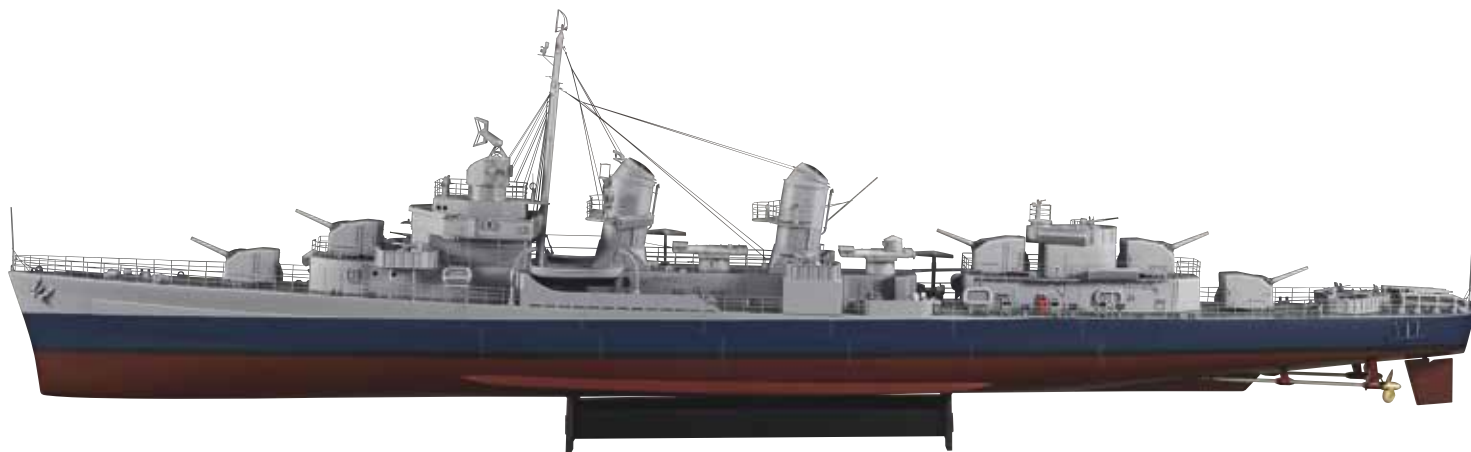

1/72 Fletcher-Class Destroyer ARR

Big, bold, beautiful— just like the originals.

AquaCraft honors the valor of the original “Tin Can Sailors” with this remote controlled 1/72 scale replica of a Fletcher-class Destroyer. Over five feet in length, this model is massive and incredibly detailed from the tops of the stacks to the twin counter-rotating propellers. Plus, you can actually sail it! The model arrives nearly ready to go, pre-painted and mostly pre-assembled. Put it on the included wooden display stand for an instant collection centerpiece or go the extra mile like a true Tin Canner; drop in your electronics and batteries, fire up the included motors, and sail it around the local lake!

- Pre-painted and detailed fiberglass hull
- Five, detailed main 5-inch gun turrets
- Two, intricate 5-tube torpedo launchers
- Four depth charge launchers
- Many 40mm and 20mm anti-aircraft mounts
- Finely-rendered railings, ladders, radar mast and more
- Custom wooden display stand
- Solid shaft drives
- Counter rotating propellers
- One hour run times with recommended electronics

AQUB5705

Length: 62.8 in (1593 mm)

Width: 6.5 in (165 mm)

Height: 16.5 in (419 mm)

Weight: 12.8 lb (5.78 kg)

Requires: 2-4 channel radio system, two 6-cell NiMH batteries with charger, ESC, waterproofing tape, foam flotation material.