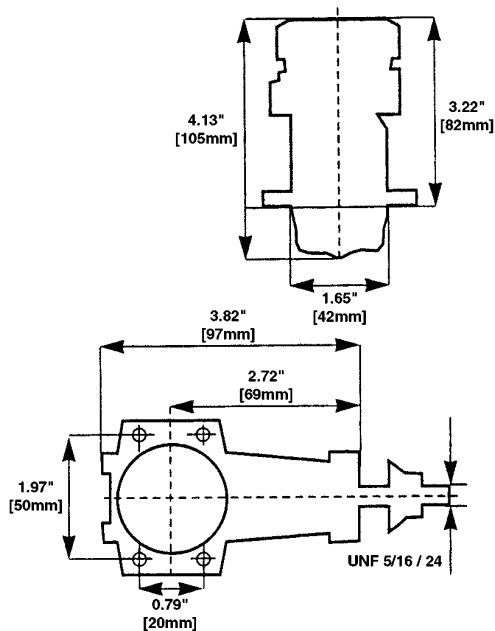

Carburetor Parts List

View#	Part#	Description
1	22262774	High Speed Needle
2	22020562	Carburetor Body O-ring
3	22111862	Needle Ratchet Spring Nut
4	22302773	Spray Bar
5	22250445	Throttle Barrel Guide Screw
6	22170815	Throttle Barrel Spring
7	22313144	Throttle Barrel
8	22333236	Throttle Arm
9	22263099	Idle Needle
10	22322332	Carburetor Body
11	22210286	Fuel Nipple
12	22250346	Screw Set
13	22072813	Needle Valve Assembly
14	22082378	Carburetor Retainer
15	22023104	Idle Needle O-ring
16	22592342	Throttle Barrel Dust Shield
17	22172779	Ratchet Spring
18	22170814	Throttle Barrel Stop Screw Spring

G75 Dimensions

Exploded Views

G75

G75 Ring R/C w/Muffler

Technical Specifications:

Displacement:	.75 cu.in. [12.21cc]
Bore x Stroke:	1.024 x .906 in. [26 x 23mm]
G75 R/C Output:	BHP / R.P.M.- 2.18 @ 15,600
Weight w/ Muffler:	26.88 oz. [766 gr.]
Suggested Props:	11x8, 11x9, 12x7, 12x8, 13x6

Engine Parts List

View#	Part#	Description
1	22292675	Cylinder Head
2	22042615	Cylinder Liner
3	22201902	Piston
4	22231893	Piston Ring
5	22271887	Wrist Pin
6	22131886	Wrist Pin Retainer
7	22031897	Connecting Rod
8	22053569	Crankcase
9	22121908	Front Bearing
10	22123543	Rear Bearing
11	22012446	Crankshaft
12	22220295	Crankshaft Spacer
13	22101912	Lock Cone
14	22221907	Drive Washer
15	22221903	Prop Washer
16	22112167	Prop Nut
17	12163146	Carburetor
18	22262774	High Speed Needle
19	22020562	Carburetor Body O-ring
20	22082378	Carburetor Retainer
21	22283575	Backplate
22	22243576	Engine Gasket Set
23	22253578	Engine Screw Set
24	22482519	Exhaust Stack
25	12523412	Silent Muffler
26	22253579	Muffler Screw Set
27	22110247	Carburetor Retainer Nut
28	22210286	Fuel Nipple/Pressure Fitting
29	22243221	Exhaust Stack Gasket (5)