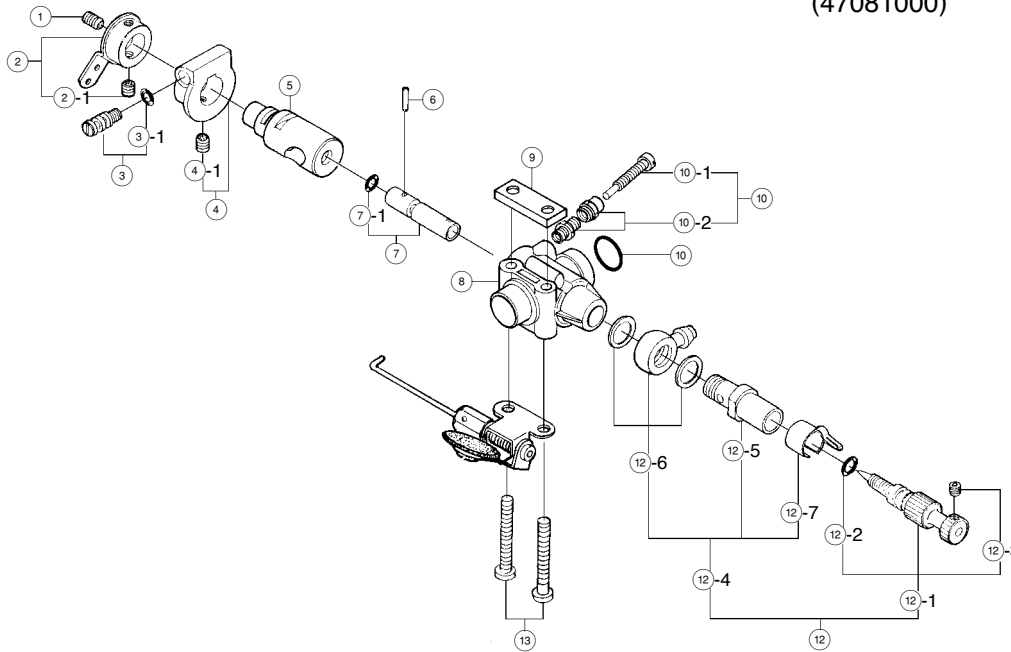

For **FR5-300** (47081000)

Note: The choke valve assembly is not included in the carburettor complete.

For FR5-300 < Sirius >

No.	Code No.	Description
①	2 6381 501	Set-screw
②	2 2481 400	Throttle Lever Assembly
②-1	2 6381 501	Set-screw
③	4 6481 320	Mixture Control Screw
③-1	2 2781 800	"O" Ring (2pcs.)
④	4 6481 330	Mixture Control Screw Holder Assembly
④-1	2 6381 501	Set-screw
⑤	4 7081 200	Carburettor Rotor
⑥	4 6281 340	Mixture Control Valve Pin
⑦	4 6481 310	Mixture Control Valve Assembly
⑦-1	2 2781 800	"O" Ring (2pcs.)
⑧	4 7081 100	Carburettor Body
⑨	4 7081 140	Carburettor Spacer
⑩	2 6781 619	Throttle Stop Screw Assembly
⑩-1	2 6681 305	Throttle Stop Screw
⑩-2	2 6681 803	Throttle Stop Screw Holder
⑪	4 5115 000	Carburettor Rubber Gasket
⑫	4 6281 900	Needle Valve Assembly
⑫-1	2 9081 952	Needle
⑫-2	2 4981 837	"O" Ring (2pcs.)
⑫-3	2 6381 501	Set-screw
⑫-4	4 6181 940	Needle Valve Holder Assembly
⑫-5	4 6181 941	Needle Valve Holder
⑫-6	4 6181 950	Fuel Inlet
⑫-7	2 6711 305	Ratchet Spring
⑬	4 7081 700	Carburettor Fixing Screw