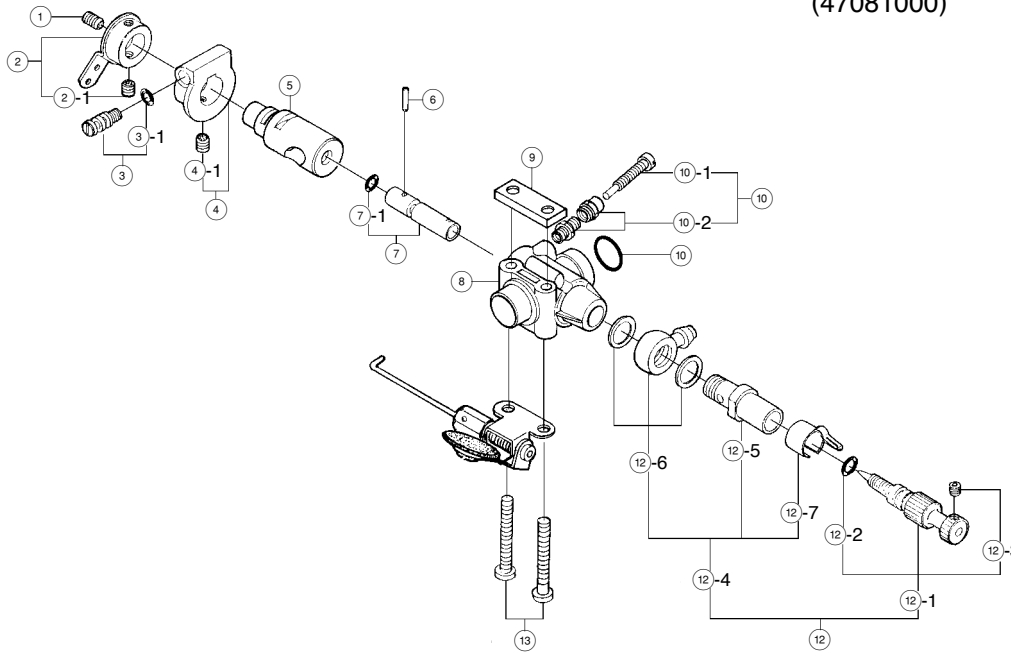

For **FR5-300**
(47081000)

Note: The choke valve assembly is not included in the carburettor complete.

For FR5-300 < Sirius >

No.	Code No.	Description
①	2 6381 501	Set-screw
②	2 2481 400	Throttle Lever Assembly
②-1	2 6381 501	Set-screw
③	4 6481 320	Mixture Control Screw
③-1	2 2781 800	"O" Ring (2pcs.)
④	4 6481 330	Mixture Control Screw Holder Assembly
④-1	2 6381 501	Set-screw
⑤	4 7081 200	Carburettor Rotor
⑥	4 6281 340	Mixture Control Valve Pin
⑦	4 6481 310	Mixture Control Valve Assembly
⑦-1	2 2781 800	"O" Ring (2pcs.)
⑧	4 7081 100	Carburettor Body
⑨	4 7081 140	Carburettor Spacer
⑩	2 6781 619	Throttle Stop Screw Assembly
⑩-1	2 6681 305	Throttle Stop Screw
⑩-2	2 6681 803	Throttle Stop Screw Holder
⑪	4 5115 000	Carburettor Rubber Gasket
⑫	4 6281 900	Needle Valve Assembly
⑫-1	2 9081 952	Needle
⑫-2	2 4981 837	"O" Ring (2pcs.)
⑫-3	2 6381 501	Set-screw
⑫-4	4 6181 940	Needle Valve Holder Assembly
⑫-5	4 6181 941	Needle Valve Holder
⑫-6	4 6181 950	Fuel Inlet
⑫-7	2 6711 305	Ratchet Spring
⑬	4 7081 700	Carburettor Fixing Screw