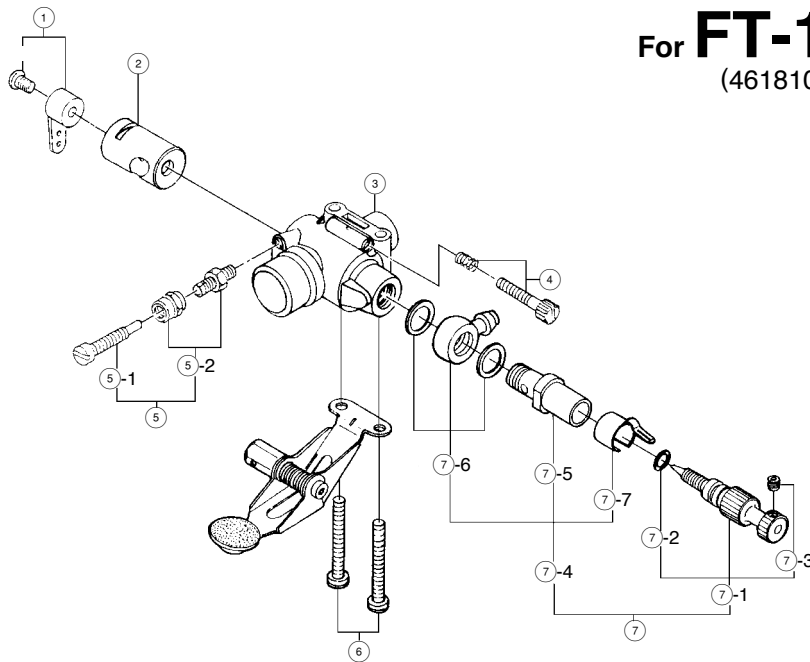

For **FT-160**  
(46181000)

Note: The choke valve assembly is not included in the carburettor complete.

For FT-160 <Gemini160>

No.	Code No.	Description
①	2 2081 408	Throttle Lever
②	4 6181 200	Carburettor Rotor
③	4 6181 100	Carburettor Body
④	2 2381 600	Air-bleed Screw
⑤	2 6781 619	Throttle Stop Screw Assembly
⑤-1	2 6681 305	Throttle Stop Screw
⑤-2	2 6681 803	Throttle Stop Screw Holder
⑥	4 5581 700	Carburettor Fixing Screw
⑦	4 6181 900	Needle Valve Assembly
⑦-1	4 5581 970	Needle
⑦-2	2 4981 837	"O" Ring (2pcs.)
⑦-3	2 6381 501	Set-screw
⑦-4	4 6181 940	Needle Valve Holder Assembly
⑦-5	4 6181 941	Needle Valve Holder
⑦-6	4 6181 950	Fuel Intet
⑦-7	2 6711 305	Ratchet Spring