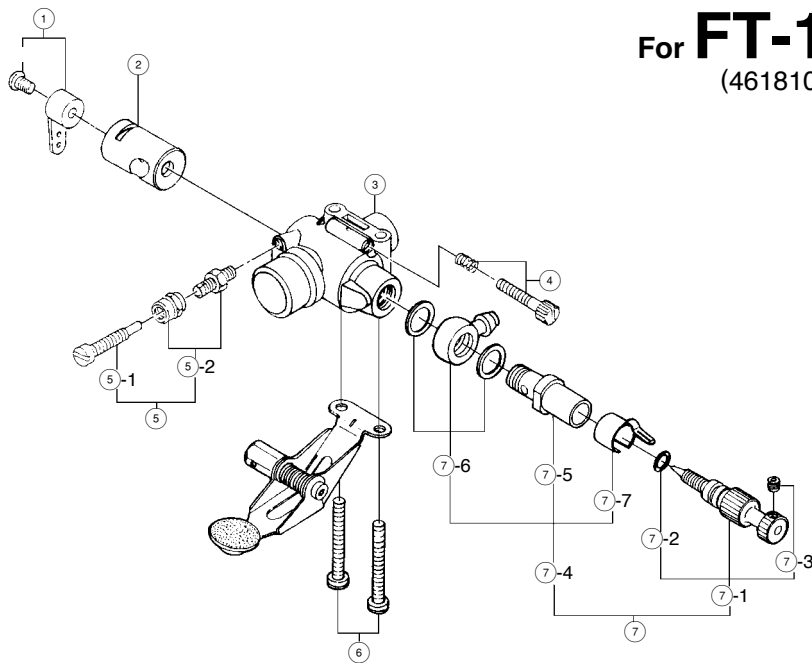

For **FT-160**
(46181000)

Note: The choke valve assembly is not included in the carburettor complete.

For FT-160 <Gemini160>

No.	Code No.	Description
①	2 2081 408	Throttle Lever
②	4 6181 200	Carburettor Rotor
③	4 6181 100	Carburettor Body
④	2 2381 600	Air-bleed Screw
⑤	2 6781 619	Throttle Stop Screw Assembly
⑤-1	2 6681 305	Throttle Stop Screw
⑤-2	2 6681 803	Throttle Stop Screw Holder
⑥	4 5581 700	Carburettor Fixing Screw
⑦	4 6181 900	Needle Valve Assembly
⑦-1	4 5581 970	Needle
⑦-2	2 4981 837	"O" Ring (2pcs.)
⑦-3	2 6381 501	Set-screw
⑦-4	4 6181 940	Needle Valve Holder Assembly
⑦-5	4 6181 941	Needle Valve Holder
⑦-6	4 6181 950	Fuel Intet
⑦-7	2 6711 305	Ratchet Spring