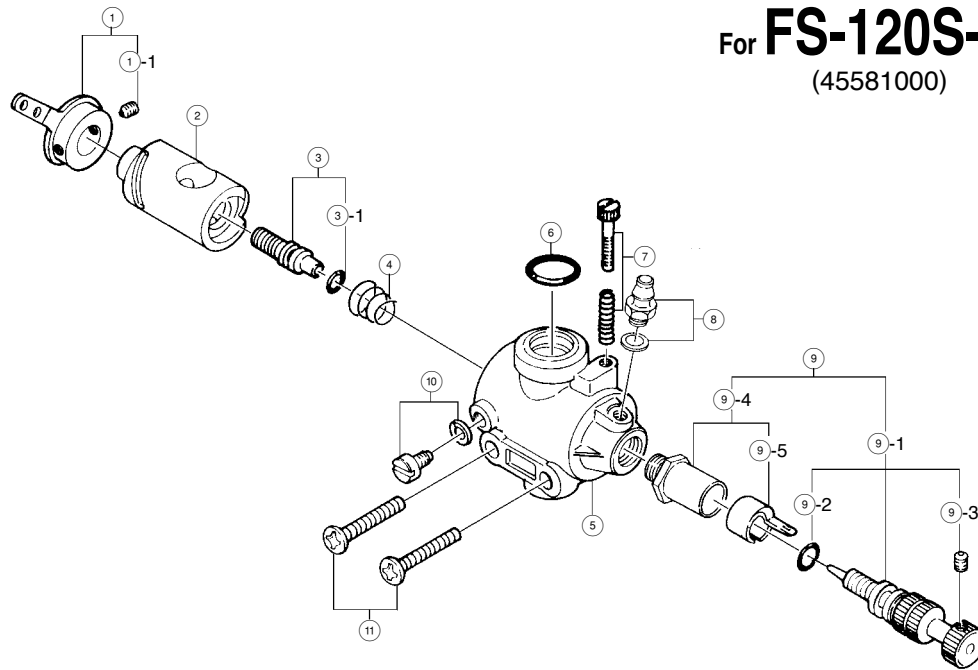

For **FS-120S-E**
(45581000)

For FS-120S-E

No.	Code No.	Description
①	2 4981 405	Throttle Lever Assembly
①-1	2 6381 501	Set-screw
②	4 5581 200	Carburettor Rotor
③	2 6781 309	Mixture Control Valve Assembly
③-1	2 4881 824	"O" Ring (2pcs.)
④	2 6781 506	Rotor Spring
⑤	4 5581 100	Carburettor Body
⑥	4 5515 000	Carburettor Rubber Gasket
⑦	2 2381 300	Throttle Stop Screw
⑧	2 2681 953	Fuel Inlet
⑨	2 7481 900	Needle Valve Assembly
⑨-1	4 5581 970	Needle
⑨-2	2 4981 837	"O" Ring (2pcs.)
⑨-3	2 6381 501	Set-screw
⑨-4	2 7381 940	Needle Valve Holder Assembly
⑨-5	2 6711 305	Ratchet Spring
⑩	4 5581 820	Rotor Guide Screw
⑪	4 5581 700	Carburettor Fixing Screw