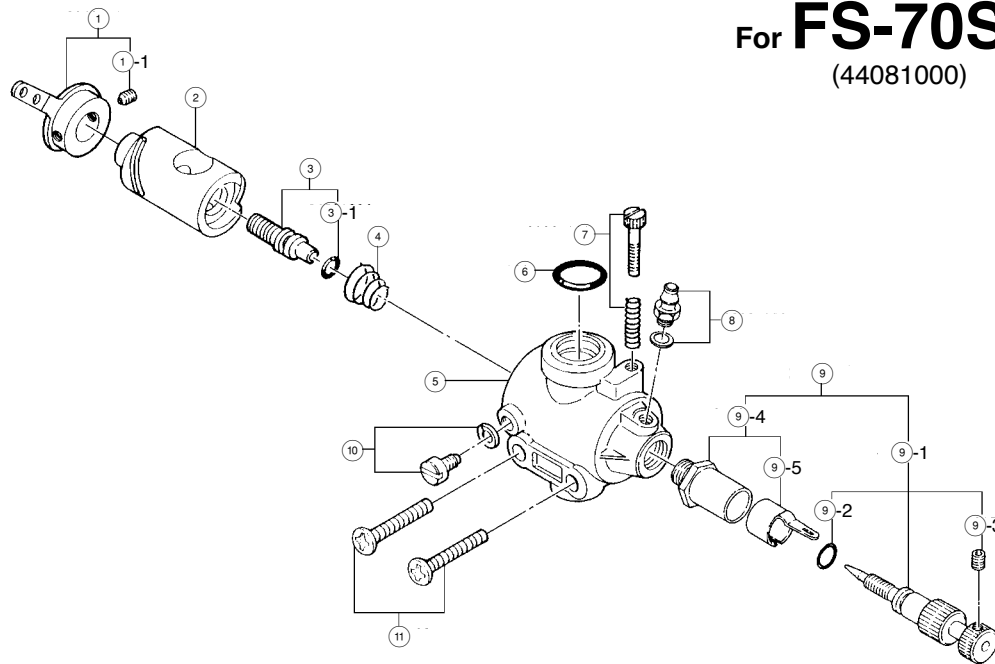

For FS-70S

(44081000)

For FS-70S

No.	Code No.	Description
①	2 2481 400	Throttle Lever Assembly
①-1	2 6381 501	Set-screw
②	4 5481 200	Carburettor Rotor
③	2 6781 309	Mixture Control Valve Assembly
③-1	2 4881 824	"O" Ring (2pcs.)
④	2 6781 506	Rotor Spring
⑤	4 4081 100	Carburettor Body
⑥	4 5915 000	Carburettor Rubber Gasket
⑦	2 2381 300	Throttle Stop Screw
⑧	2 2681 953	Fuel Inlet
⑨	2 7481 900	Needle Valve Assembly
⑨-1	4 5581 970	Needle
⑨-2	2 4981 837	"O" Ring (2pcs.)
⑨-3	2 6381 501	Set-screw
⑨-4	2 7381 940	Needle Valve Holder Assembly
⑨-5	2 6711 305	Ratchet Spring
⑩	4 5581 820	Rotor Guide Screw
⑪	4 5581 700	Carburettor Fixing Screw