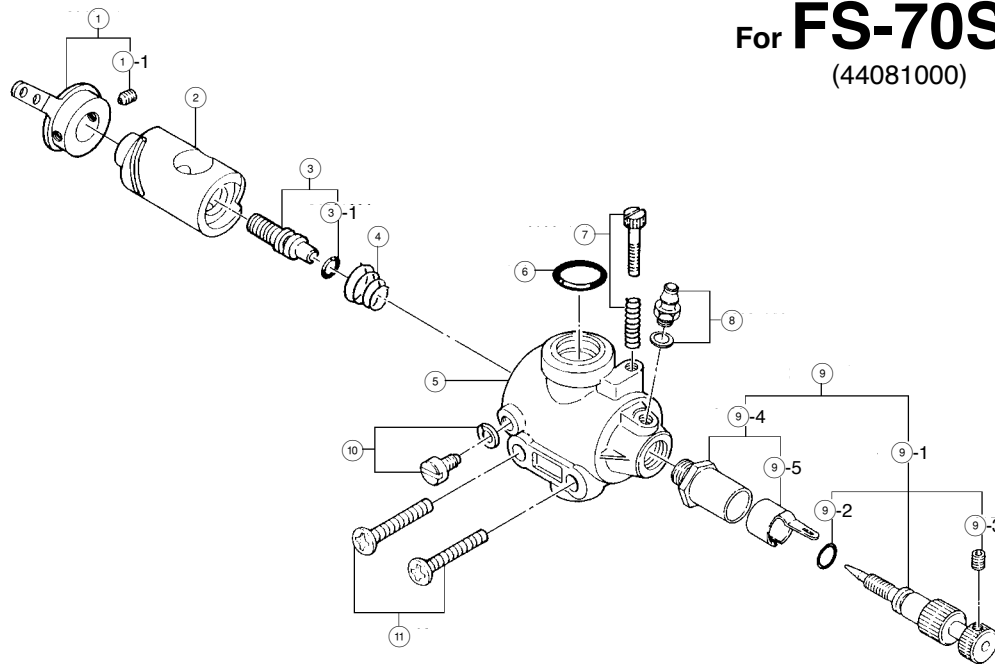

For **FS-70S**
(44081000)

For FS-70S

No.	Code No.	Description
①	2 2481 400	Throttle Lever Assembly
①-1	2 6381 501	Set-screw
②	4 5481 200	Carburettor Rotor
③	2 6781 309	Mixture Control Valve Assembly
③-1	2 4881 824	"O" Ring (2pcs.)
④	2 6781 506	Rotor Spring
⑤	4 4081 100	Carburettor Body
⑥	4 5915 000	Carburettor Rubber Gasket
⑦	2 2381 300	Throttle Stop Screw
⑧	2 2681 953	Fuel Inlet
⑨	2 7481 900	Needle Valve Assembly
⑨-1	4 5581 970	Needle
⑨-2	2 4981 837	"O" Ring (2pcs.)
⑨-3	2 6381 501	Set-screw
⑨-4	2 7381 940	Needle Valve Holder Assembly
⑨-5	2 6711 305	Ratchet Spring
⑩	4 5581 820	Rotor Guide Screw
⑪	4 5581 700	Carburettor Fixing Screw