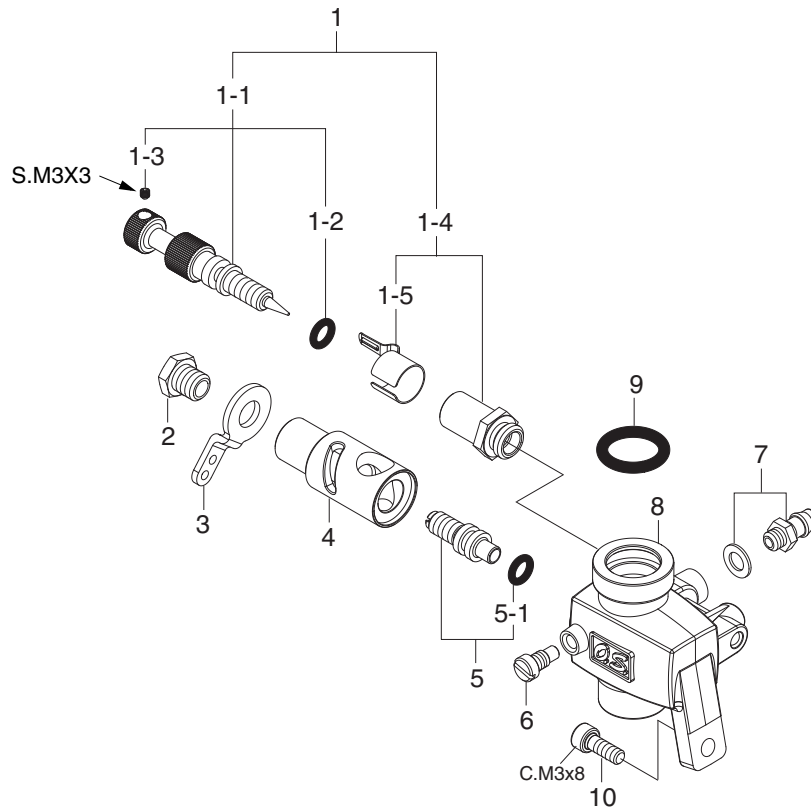

### CAP SCREW SETS (10pcs./sets)

Code No.	Size	Pcs. used in an engine
79871020	M2.6x7	Front Housing (4pcs.) Under Cover (8pcs.) Intake Manifold A (2pcs.) Gear Cover (2pcs.) Intake Manifold B (4pcs.)
79871110	M3x8	Carburetor Retaining Screw (1pc.) Idle Gear Retaining Screw (1pc.)
79871120	M3x10	Rocker Support Retaining Screw (4pcs.)
79871145	M3x14	Housing Alignment Retaining Screw (2pcs.)
79871070	M3.5x10	Front Housing (6pcs.) Rear Housing (8pcs.)

The specifications are subject to alteration for improvement without notice.

\* Type of screw  
 C...Cap Screw M...Oval Fillister-Head Screw  
 F...Flat Head Screw N...Round Head Screw S...Set Screw

No.	Code No.	Description
1	27681900	Needle-valve Assembly
1-1	27681970	Needle Assembly
1-2	24981837	"O" Ring (2pcs.)
1-3	26381501	Set Screw
1-4	27381940	Needle-valve Holder Assembly
1-5	26711305	Ratchet Spring
2	22781420	Throttle Lever Retaining Screw
3	22781411	Throttle Lever
4	46581200	Carburetor Rotor
5	26781309	Mixture Control Valve Assembly
5-1	24881824	"O" Ring (2pcs.)
6	45581820	Roter Guide Screw
7	22681953	Fuel Inlet (Nipple No.1)
8	46581100	Carburetor Body
9	45515000	Carburetor Rubber Gasket
10	79871110	Carburetor Retaining Screw (10pcs.)