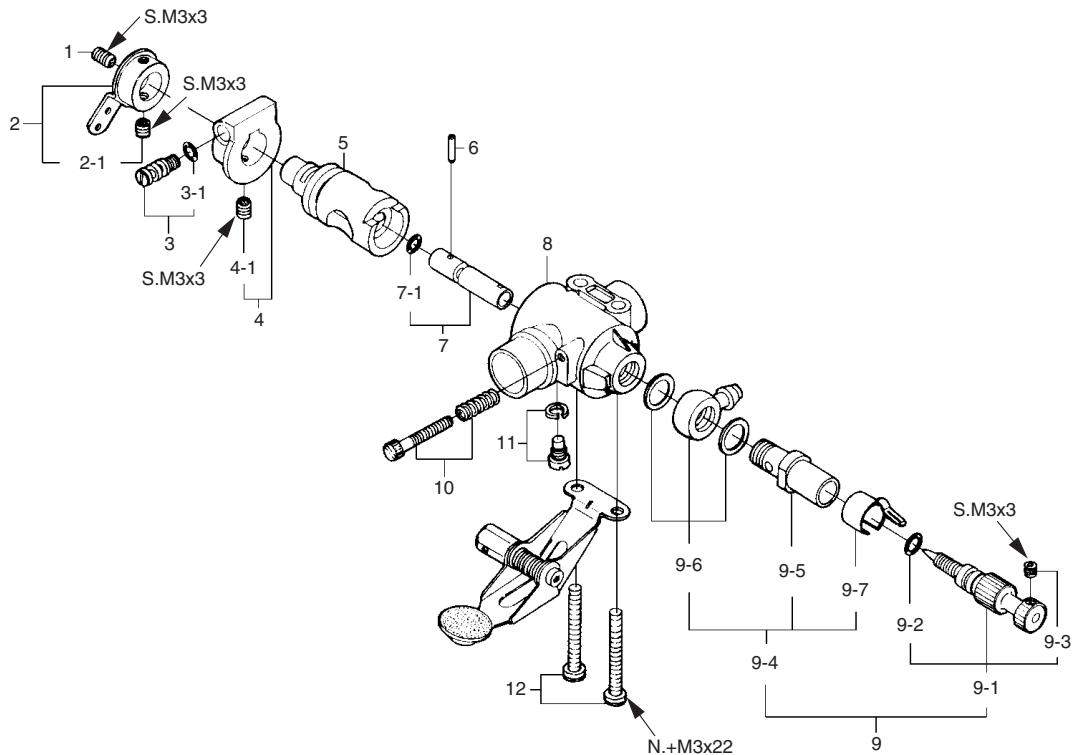

Note: The choke valve assembly is not included in the carburetor complete.

* Type of screw
C...Cap Screw M...Oval Fillister-Head Screw
F...Flat Head Screw N...Round Head Screw S...Set Screw

No.	Code No.	Description
1	26381501	Set-screw
2	24981405	Throttle Lever Assembly
2-1	26381501	Set-screw
3	46281320	Mixture Control Screw Assembly
3-1	22781800	"O" Ring (2pcs.)
4	46281330	Mixture Control Screw Holder Assembly
4-1	26381501	Set-screw
5	46281200	Carburetor Rotor
6	46281340	Mixture Control Valve Pin
7	46281310	Mixture Control Valve Assembly
7-1	22781800	"O" Ring (2pcs.)
8	46281100	Carburetor Body
9	46281900	Needle Valve Assembly
9-1	29081952	Needle Assembly
9-2	24981837	"O" Ring (2pcs.)
9-3	26381501	Set-screw
9-4	46181940	Needle Valve Holder Assembly
9-5	46181941	Needle Valve Holder
9-6	46181950	Fuel Inlet
9-7	26711305	Ratchet Spring
10	45681600	Throttle Stop Screw
11	45581820	Rotor Guide Screw
12	45581700	Carburetor Retaining Screw

O.S. GENUINE PARTS & ACCESSORIES

Code No.	Description
72200130	Booster Terminal Kit
46210300	3/8"-M5 (L) Propeller Locknut Set For Truturn Spinner
72108200	Flexible Exhaust Pipe 1114A (120mm)
72108210	Flexible Exhaust Pipe 1114B (240mm)
72108230	Flexible Exhaust Pipe 1114C (170mm)
72108240	Flexible Exhaust Pipe 1114D (330mm)
71531000	Non-Bubble Weight
72403050	Super Filter (L)
79870050	M5 Blind Nut (10pcs.)
55500004	M5 Lock Washer (10sets.)
79871040	M2.6x12 Cap Screw Set (10pcs.)
79871080	M3.5x12 Cap Screw Set (10pcs.)
79871090	M3.5x15 Cap Screw Set (10pcs.)
71521000	Long Socket Wrench With Plug Grip