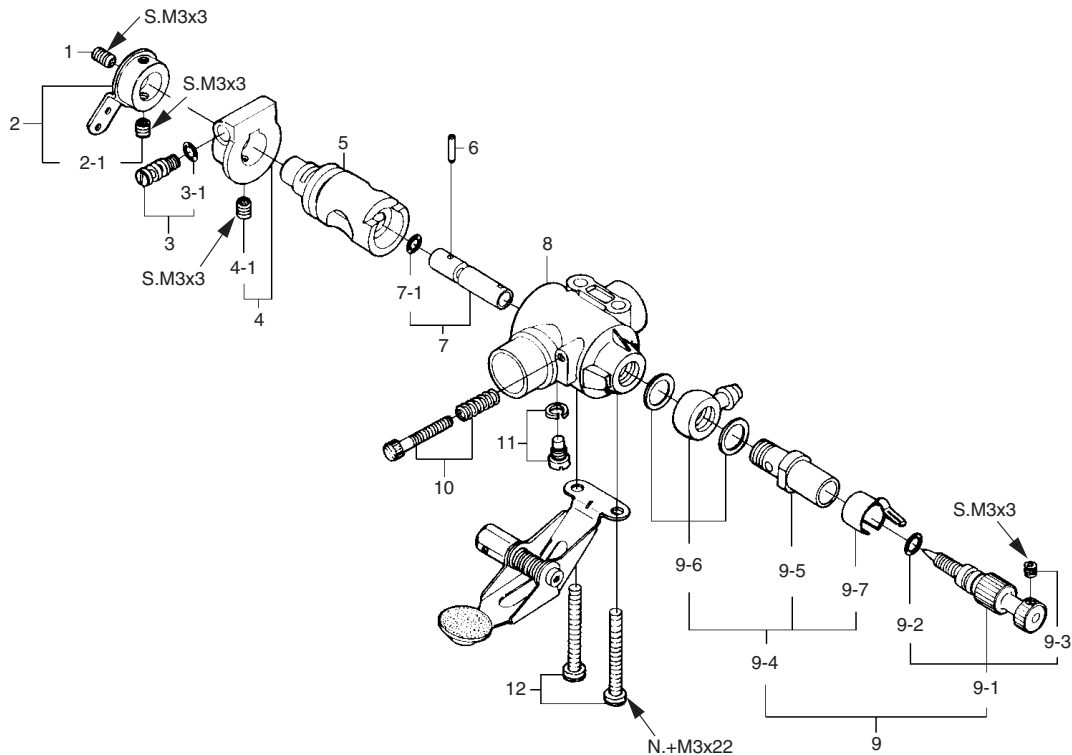

No.	Code No.	Description
16-3	24881824	Push Rod Cover "O" Ring (S) (2pcs.)
17	45564000	Cam Follower (2pcs.)
18	46203400	Piston Ring
19	46203210	Piston
20	29406000	Piston Pin
21	29017004	Piston Pin Retainer
22	46205000	Connecting Rod Assembly
23	46214010	Head Gasket Set (2pcs.)
24	46203110	Cylinder Liner
25	46203310	Cylinder Jacket
26	46031005	Camshaft Bearing (front)
27	46262000	Camshaft
28	22631019	Camshaft Bearing (rear)
29	46210100	Propeller Locknut Set
30	46209400	Propeller Spacer
31	46208000	Drive Hub
31-1	29208200	Woodruff Key
32	46231000	Crankshaft Bearing (front)
33	46201010	Crankcase
34	26530008	Crankshaft Bearing (intermediate)
35	46202000	Crankshaft
36	29030001	Crankshaft Bearing (rear)
37	46201700	Bearing Holder
38	46202200	Drive Gear Key
39	46202100	Drive Gear
40	46202300	Drive Gear Fixing Screw
41	46201810	Rear Housing
42	45471000	Breather Nipple (No.4)
43	71911000	Radial Motor Mount Set
	71615009	Glow Plug Type F
	72200090	Booster Cable Set
	72200060	Valve Adjusting Kit

### O.S. GENUINE PARTS & ACCESSORIES

Code No.	Description
72200130	Booster Terminal Kit
46210300	3/8"-M5 (L) Propeller Locknut Set For Truturn Spinner
72108200	Flexible Exhaust Pipe 1114A (120mm)
72108210	Flexible Exhaust Pipe 1114B (240mm)
72108230	Flexible Exhaust Pipe 1114C (170mm)
72108240	Flexible Exhaust Pipe 1114D (330mm)
71531000	Non-Bubble Weight
72403050	Super Filter (L)
79870050	M5 Blind Nut (10pcs.)
55500004	M5 Lock Washer (10sets.)
79871040	M2.6x12 Cap Screw Set (10pcs.)
79871080	M3.5x12 Cap Screw Set (10pcs.)
79871090	M3.5x15 Cap Screw Set (10pcs.)
71521000	Long Socket Wrench With Plug Grip