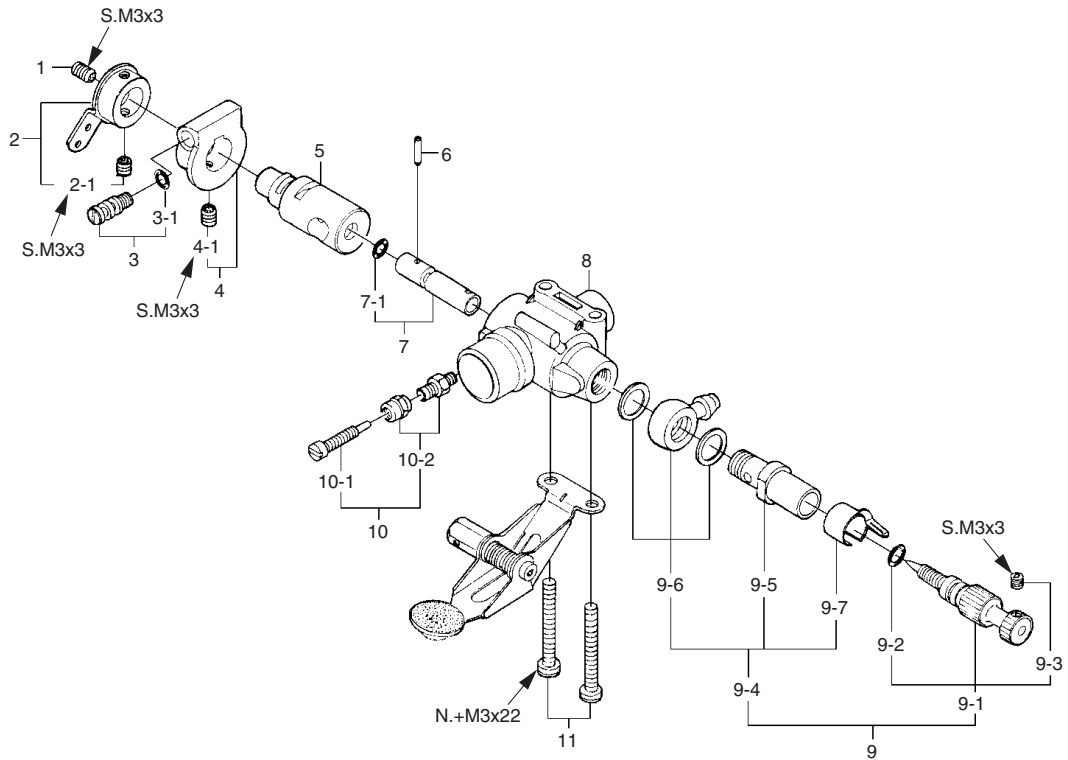

Note: The choke valve assembly is not included in the carburetor complete.

* Type of screw
 C...Cap Screw M...Oval Fillister-Head Screw
 F...Flat Head Screw N...Round Head Screw S...Set Screw

No.	Code No.	Description
1	26381501	Set-screw
2	24981405	Throttle Lever Assembly
2-1	26381501	Set-screw
3	46481320	Mixture Control Screw Assembly
3-1	22781800	"O" Ring (2pcs.)
4	46481330	Mixture Control Screw Holder Assembly
4-1	26381501	Set-screw
5	46481200	Carburetor Rotor
6	46281340	Mixture Control Valve Pin
7	46481310	Mixture Control Valve Assembly
7-1	22781800	"O" Ring (2pcs.)
8	46481100	Carburetor Body
9	46281900	Needle Valve Assembly
9-1	29081952	Needle Assembly
9-2	24981837	"O" Ring (2pcs.)
9-3	26381501	Set-screw
9-4	46181940	Needle Valve Holder Assembly
9-5	46181941	Needle Valve Holder
9-6	46181950	Fuel Inlet
9-7	26711305	Ratchet Spring
10	26781619	Throttle Stop Screw Assembly
10-1	26681305	Throttle Stop Screw
10-2	26681803	Throttle Stop Screw Holder
11	45581700	Carburetor Retaining Screw

O.S. GENUINE PARTS & ACCESSORIES

Code No.	Description
72200130	Booster Terminal Kit
46110200	5/16"-M5 (L) Propeller Locknut Set For Truturn Spinner
71531000	Non-Bubble Weight
72403050	Super Filter (L)
79870050	M5 Blind Nut (10pcs.)
55500004	M5 Lock Washer (10sets.)
79871020	M2.6x7 Cap Screw Set (10pcs.)
79871070	M3.5x10 Cap Screw Set (10pcs.)
79871080	M3.5x12 Cap Screw Set (10pcs.)
79871090	M3.5x15 Cap Screw Set (10pcs.)
79871100	M3.5x20 Cap Screw Set (10pcs.)
71521000	Long Socket Wrench With Plug Grip