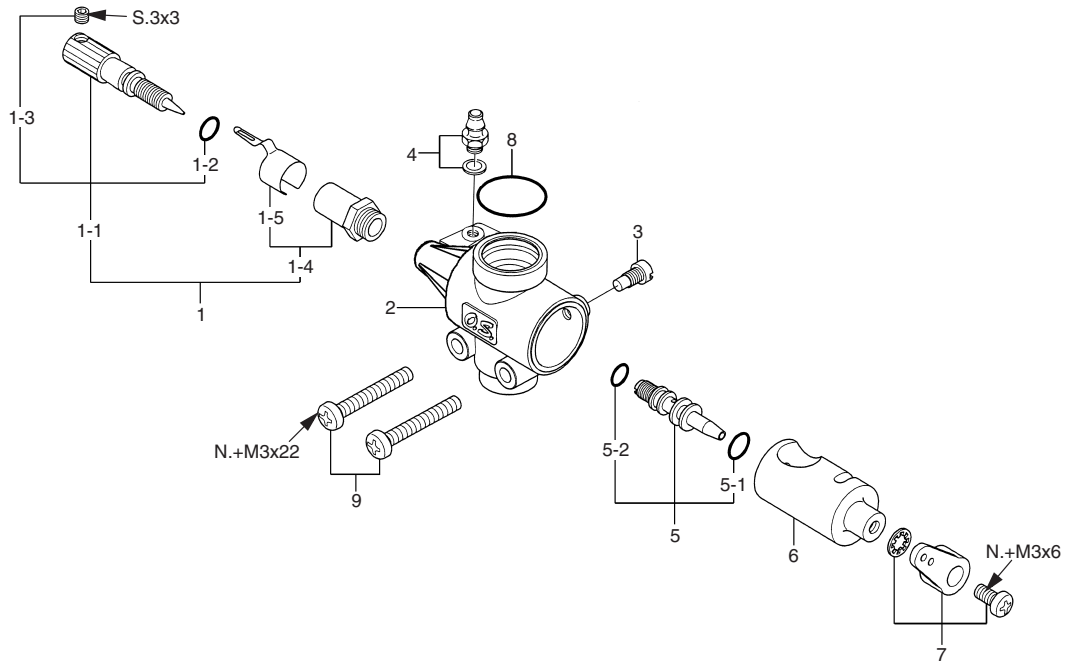

* Type of screw
 C...Cap Screw M...Oval Filler-Head Screw
 F...Flat Head Screw N...Round Head Screw S...Set Screw

No.	Code No.	Description
1	45913000	Screw Set
2	45904210	Rocker Cover
3	45961400	Rocker Support Assembly
3-1	45961410	Rocker Support
3-2	45761600	Rocker Arm Retainer (2pc./1pair)
4	45361000	Rocker Arm Assembly (1pair)
4-1	45361100	Rocker Arm (1pc.)
4-2	45061202	Tappet Adjusting Screw
5	45960000	Intake Valve Assembly (1pair)
5-1	45960100	Intake Valve (1pc.)
5-2	45960210	Valve Spring (1pc.)
5-3	45960310	Valve Spring Retainer (1pc.)
5-4	45960400	Split Cotter (2pc./1pair)
6	45960010	Exhaust Valve Assembly (1pair)
6-1	45960110	Exhaust Valve (1pc.)
6-2	45960210	Valve Spring (1pc.)
6-3	45960310	Valve Spring Retainer (1pc.)
6-4	45960400	Split Cotter (2pc./1pair)
7	45904110	Cylinder Head (w/Gasket)
8	45904011	Cylinder Head (w/valve Assembly)
9	45968200	Intake Pipe Assembly
9-1	45968210	Intake Pipe
9-2	45771000	Breather Nipple (No.5)
10	45984000	Carburetor Complete (Type 60P)
11	45903400	Piston Ring
12	45903200	Piston
13	45906000	Piston Pin
14	45605000	Connecting Rod
15	46103100	Cylinder Liner
16	45907020	Cover Plate

* Type of screw

C...Cap Screw M...Oval Fillister-Head Screw
F...Flat Head Screw N...Round Head Screw S...Set Screw

No.	Code No.	Description
1	45984900	Needle Valve Assembly
1-1	24081970	Needle Assembly
1-2	24981837	"O" Ring (2pcs.)
1-3	26381501	Set Screw
1-4	27381940	Needle Valve Holder Assembly
1-5	26711305	Ratchet Spring
2	45984100	Carburetor Body
3	45581820	Rotor Guide Screw
4	22681953	Fuel Inlet (No.1)
5	45582300	Mixture Control Valve Assembly
5-1	46066319	"O" Ring (L) (2pcs.)
5-2	24881824	"O" Ring (S) (2pcs.)
6	45983200	Carburetor Rotor
7	27881400	Throttle Lever Assembly
8	46115000	Carburetor Rubber Gasket
9	45581700	Carburetor Retaining Screw (2pcs.)