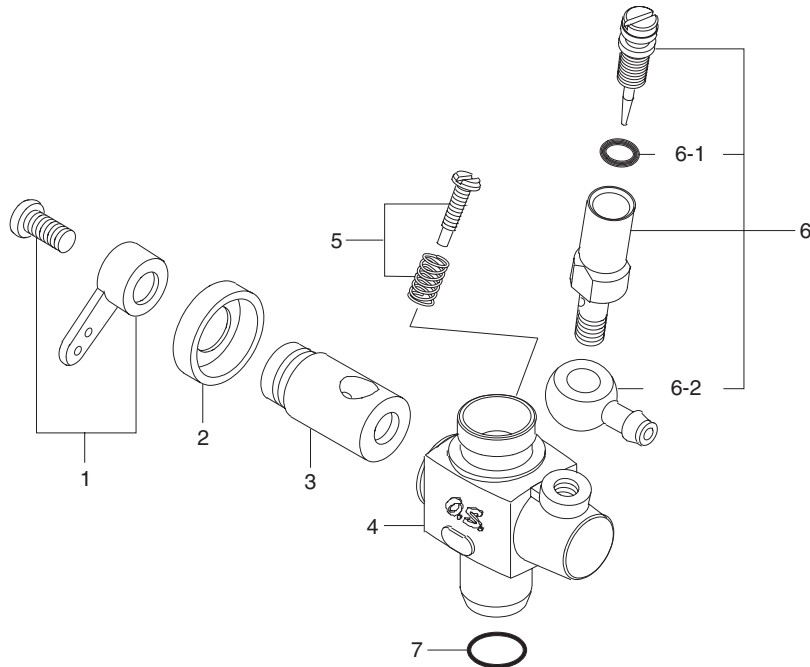

*Type of screw

C...Cap Screw M...Oval Fillister-Head Screw

F...Flat Head Screw N...Round Head Screw S...Set Screw

No.	Code No.	Description
1	45213010	Screw Set
2	45204250	Rocker Cover
3	45261400	Rocker Support Assembly
3-1	45261410	Rocker Support
3-2	45761600	Rocker Arm Retainer (2pcs.)
4	45261010	Rocker Arm Assembly (1pair)
4-1	45261110	Rocker Arm (1pc.)
4-2	45761200	Tappet Adjusting Screw
5	45260050	Valve Assembly (1pair)
5-1	44261100	Valve (1pc.)
5-2	45260250	Valve Spring (1pc.)
5-3	45260350	Valve Spring Seat (1pc.)
5-4	46160400	Valve Spring Retainer (2ps.)
6	45204150	Cylinder Head (w/Gasket)
7	45204050	Cylinder Head Assembly (w/Gasket and Valve Assembly)
8	45169200	Exhaust Pipe Lock Nut
8-1	45169210	Exhaust Gasket (2pcs.)
9	21381950	Insulator
10	45269400	Intake Pipe Assembly
11	21481700	Carburetor Retainer
12	45285000	Carburetor Complete (Type 40P)
13	45214100	Cylinder Head Gasket
14	24203410	Piston Ring
15	45203210	Piston
16	23356000	Piston Pin
17	45205000	Connecting Rod
18	45203100	Cylinder Liner
19	73004000	No.6 Recoil Starter Assembly
19-1	73004100	No.6 Recoil Starter Body
19-2	73003200	No.5 One-way Clutch

* Type of screw
 C...Cap Screw M...Oval Fillister-Head Screw
 F...Flat Head Screw N...Round Head Screw S...Set Screw

No.	Code No.	Description
1	22081408	Throttle Lever Assembly
2	21283210	Carburetor Dust Cover
3	45285200	Carburetor Rotor
4	45285100	Carburetor Body
5	22681310	Throttle Stop Screw
6	21481900	Needle-valve Assembly
6-1	27881820	"O" Ring (2pcs.)
6-2	21481950	Universal Nipple (No.12)
7	22615000	Carburetor Rubber Gasket