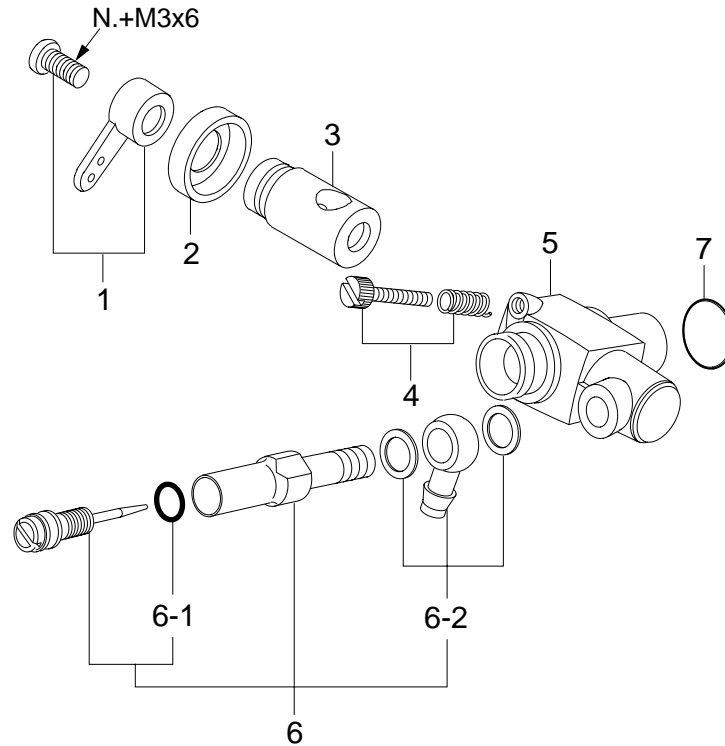

\* Type of screw  
C...Cap Screw M...Oval Fillister-Head Screw  
F...Flat Head Screw N...Round Head Screw S...Set Screw

No.	Code No.	Description
1	44113000	Screw Set
2	43004200	Rocker Cover
3	45761400	Rocker Support Assembly
3-1	45761410	Rocker Support
3-2	45761600	Rocker Arm Retainer (2pcs.)
4	45761000	Rocker Arm Assembly (1pair)
4-1	45761100	Rocker Arm (1pc.)
4-2	45761200	Tappet Adjusting Screw
5	45760020	Valve Assembly (1pair)
5-1	45760110	Valve (1pc.)
5-2	45760210	Valve Spring (1pc.)
5-3	45060309	Valve Spring Seat (1pc.)
5-4	46160400	Valve Spring Retainer (2pcs.)
6	44104100	Cylinder Head (W/Gasket)
7	44104020	Cylinder Head Assembly (W/Gasket and Valve Assembly)
8	45169100	Hyper Exhaust Gasket (2pcs.)
9	21381950	Insulator
10	45269400	Intake Pipe Assembly
11	21481700	Carburetr Retainer
12	45282000	Carburetor Complete (Type 20P)
13	22714100	Cylinder Head Gasket
14	44103400	Piston Ring
15	44103200	Piston
16	22706000	Piston Pin
17	45705000	Connecting Rod
18	44103100	Cylinder Liner
19	45707010	Cover Plate
20	44102010	Crankshaft
20-1	45702100	Crankshaft Spacer

\* Type of screw  
 C...Cap Screw M...Oval Fillister-Head Screw  
 F...Flat Head Screw N...Round Head Screw S...Set Screw

No.	Code No.	Description
1	22081408	Throttle Lever Assembly
2	21283210	Carburetor Dust Cover
3	45282200	Carburetor Rotor
4	22681310	Throttle Stop Screw
5	45282100	Carburetor Body
6	21285901	Needle-valve Assembly
6-1	27881820	"O" Ring (2pcs.)
6-2	21881950	Universal Nipple No.14 Assembly
7	22615000	Carburetor Rubber Gasket