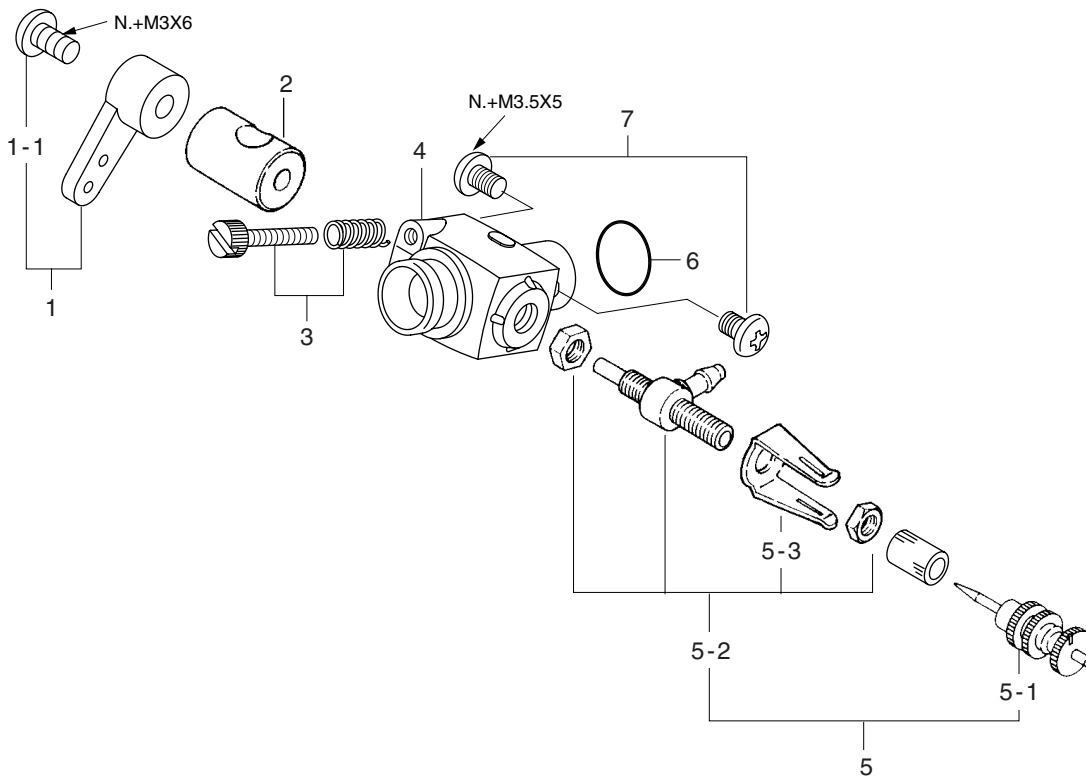

No.	Code No.	Description
24	45701110	Cam Cover
25	44166000	Push Rod (2pcs.)
26	44166100	Push Rod Cover Assembly (2pcs.)
26-1	44166110	Push Rod Cover (1pcs.)
26-2	24881824	Push Rod Cover "O" Ring (2pcs.)
27	45264000	Cam Follower (2pcs.)
28	45231000	Crankshaft Ball Bearing (Front)
29	23210007	Propeller Nut
	71615009	Glow Plug Type F
	72403100	Super Air Cleaner 101 (W/3 filter elements)
	72403110	101 Cleaner Body
	72403120	101,102 Filter Element (6pcs.)

\* Type of screw

C...Cap Screw M...Oval Fillister-Head Screw

F...Flat Head Screw N...Round Head Screw S...Set Screw

No.	Code No.	Description
1	22081408	Throttle Lever Assembly
1-1	22081313	Throttle Lever Retaining Screw
2	21781200	Carburetor Rotor
3	22081811	Throttle Stop Screw
4	21381130	Carburetor Body
5	21181902	Needle-valve Assembly
5-1	21181976	Needle
5-2	21181967	Nozzle Assembly
5-3	21111300	Ratchet Spring
6	21015001	Carburetor Rubber Gasket
7	23081706	Carburetor Retaining Screw (2pcs.)