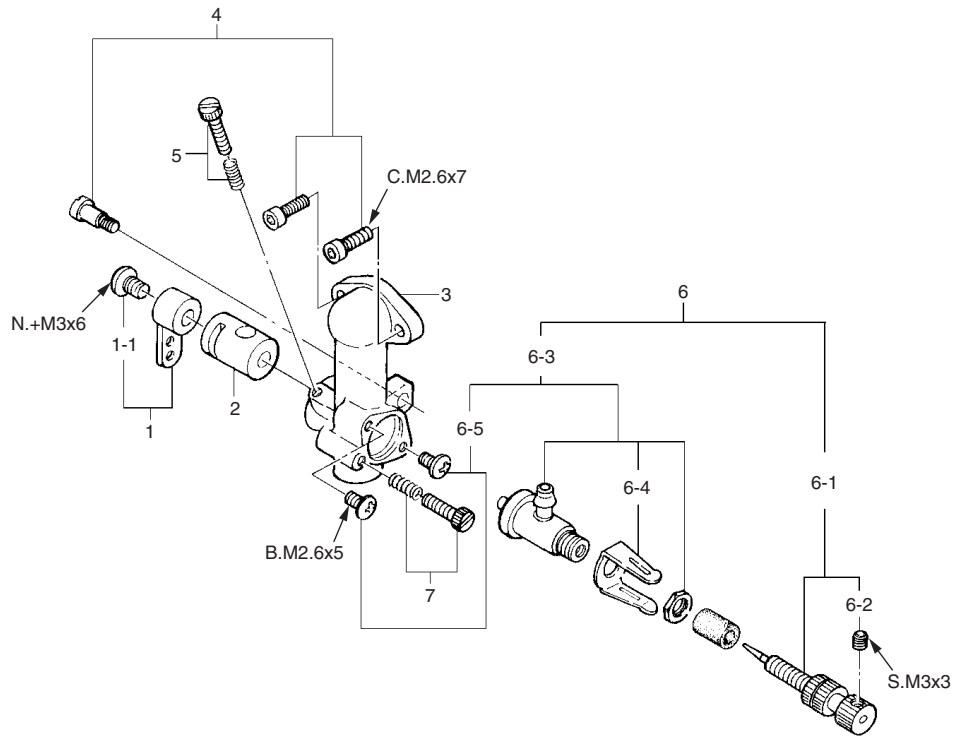

* Type of screw

C...Cap Screw B...Binding Head Screw M...Oval Fillister-Head Screw
F...Flat Head Screw N...Round Head Screw S...Set Screw

No.	Code No.	Description
1	44113000	Screw Set
2	45704200	Rocker Cover
3	45761400	Rocker Support Assembly
3-1	45761410	Rocker Support
3-2	45761600	Rocker Arm Retainer (2pcs.)
4	45761000	Rocker Arm Assembly (1pair)
4-1	45761100	Rocker Arm (1pc.)
4-2	45761200	Tappet Adjusting Screw
5	45760010	Valve Assembly (1pair)
5-1	45760110	Intake Valve (1pc.)
5-2	45760200	Valve Spring (1pc.)
5-3	45060309	Valve Spring Seat (1pc.)
5-4	46160400	Valve Spring Retainer (2ps.)
6	44104100	Cylinder Head (W/Gasket)
7	44104010	Cylinder Head (W/Gasket and Valve Assembly)
8	45281010	Carburetor Complete
9	22714100	Gasket Set
10	44103400	Piston Ring
11	44103200	Piston
12	22706000	Piston Pin
13	45705000	Connecting Rod
14	44103100	Cylinder Liner
15	45784000	Choke Valve Assembly
16	45707000	Cover Plate
17	45771000	Breather Nipple (No.5)
18	44102000	Crankshaft
18-1	45702100	Crankshaft Spacer
19	22630002	Crankshaft Ball Bearing (Rear)
20	44101000	Crankcase
21	45762100	Thrust Ball (2pc.)
22	45762000	Camshaft
23	45701100	Cam Cover
24	44166000	Push Rod (2pcs.)

No.	Code No.	Description
25	44166100	Push Rod Cover Assembly (2pcs.)
25-1	44166110	Push Rod Cover (1pcs.)
25-2	24881824	Push Rod Cover "O" Ring (2pcs.)
26	45264000	Cam Follower (2pcs.)
27	45231000	Crankshaft Ball Bearing (Front)
28	45708000	Drive Hub
29	23009006	Propeller Washer
30	23210007	Propeller Nut
	44125000	Silencer Assembly
	45769000	Exhaust Pipe Assembly
	45769100	Exhaust Pipe
	45769200	Locknut
	71615009	Glow Plug Type F