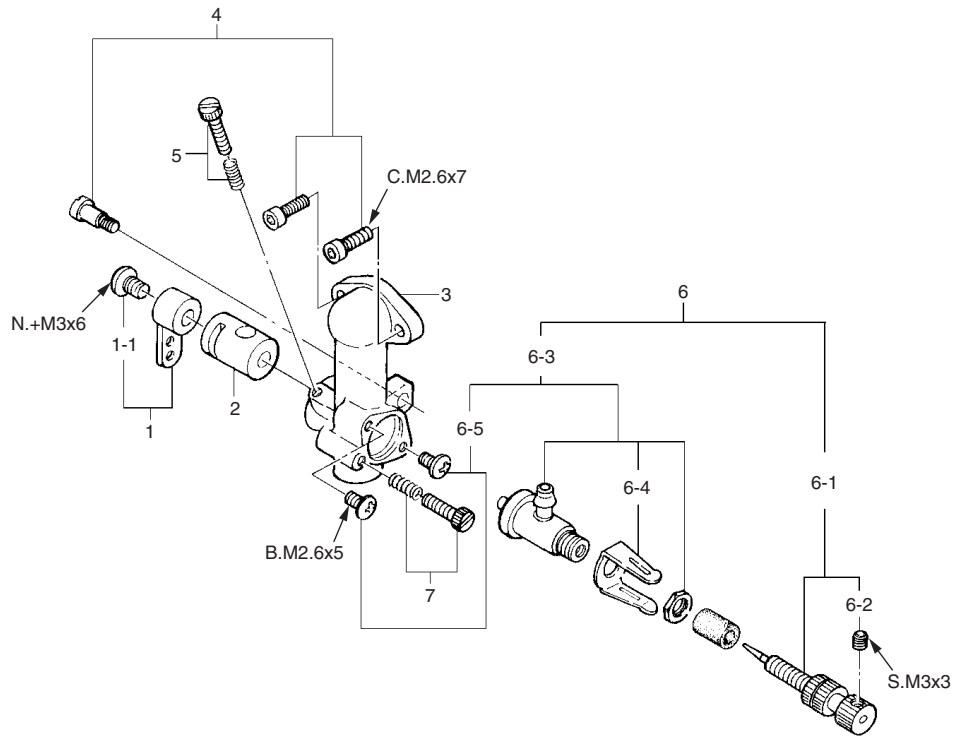

* Type of screw

C...Cap Screw B...Binding Head Screw M...Oval Fillister-Head Screw
F...Flat Head Screw N...Round Head Screw S...Set Screw

O.S. GENUINE PARTS & ACCESSORIES

No.	Code No.	Description
1	22081408	Throttle Lever Assembly
1-1	22081313	Throttle Lever Retaining Screw
2	45281200	Carburetor Rotor
3	45281100	Carburetor Body
4	45281700	Carburetor Retaining Screw (3pcs.)
5	22081811	Throttle Stop Screw
6	45281910	Needle-valve Assembly
6-1	45781970	Needle Assembly
6-2	26381501	Set Screw
6-3	45283960	Nozzle Assembly
6-4	23011308	Ratchet Spring
6-5	45281920	Nozzle Retaining Screw (2pcs.)
7	22081820	Air-bleed Screw

Code No.	Description
71908300	Radial Motor Mount
72200080	Needle Valve Extension Cable Set
72403050	Super Filter (L)
71531000	Non-Bubble Weight
72200060	Valve Adjusting Tool Kit
79871020	Cap Screw Set (M2.6x7) (10pcs.)
79871040	Cap Screw Set (M2.6x12) (10pcs.)
71521000	Long Socket Wrench With Plug Grip