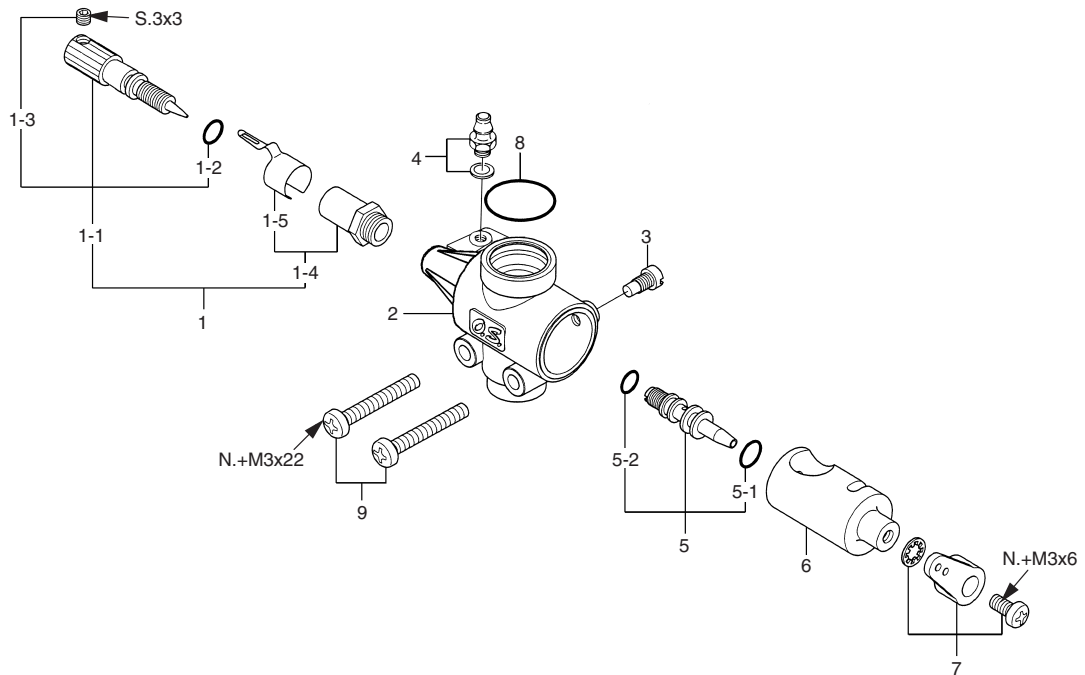

No.	Code No.	Description
17	44007010	Cover Plate
18	44002020	Crankshaft
19	45630000	Crankshaft Ball Bearing (R)
20	44001010	Crankcase
21	45771000	Breather Nipple (No.5)
22	45231100	Camshaft Ball Bearing (1pc.)
23	45962010	Camshaft
24	44001100	Cam Cover
25	44066000	Push Rod (2pcs.)
26	44066100	Push Rod Cover Assembly (2pcs.)
26-1	44066110	Push Rod Cover (1pc.)
26-2	24881824	Push Rod Cover "O" Ring (2pcs.)
27	45564000	Cam Follower (2pcs.)
28	26731002	Crankshaft Ball Bearing (F)
29	46120000	Thrust Washer
30	44008000	Drive Hub
30-1	29008219	Woodruff Key
31	45910100	Locknut Set
	45925010	Silencer (F-4020)
	45925100	Silencer Body
	45926000	Exhaust Header Pipe Assembly
	71615009	Glow Plug Type F

* Type of screw
 C...Cap Screw M...Oval Fillister-Head Screw
 F...Flat Head Screw N...Round Head Screw S...Set Screw

No.	Code No.	Description
1	45984900	Needle Valve Assembly
1-1	24081970	Needle Assembly
1-2	24981837	"O" Ring (2pcs.)
1-3	26381501	Set Screw
1-4	27381940	Needle Valve Holder Assembly
1-5	26711305	Ratchet Spring
2	44082100	Carburetor Body
3	45581820	Rotor Guide Screw
4	22681953	Fuel Inlet (No.1)
5	45582300	Mixture Control Valve Assembly
5-1	46066319	"O" Ring (L) (2pcs.)
5-2	24881824	"O" Ring (S) (2pcs.)
6	44082200	Carburetor Rotor
7	27881400	Throttle Lever Assembly
8	46115000	Carburetor Rubber Gasket
9	45581700	Carburetor Retaining Screw (2pcs.)