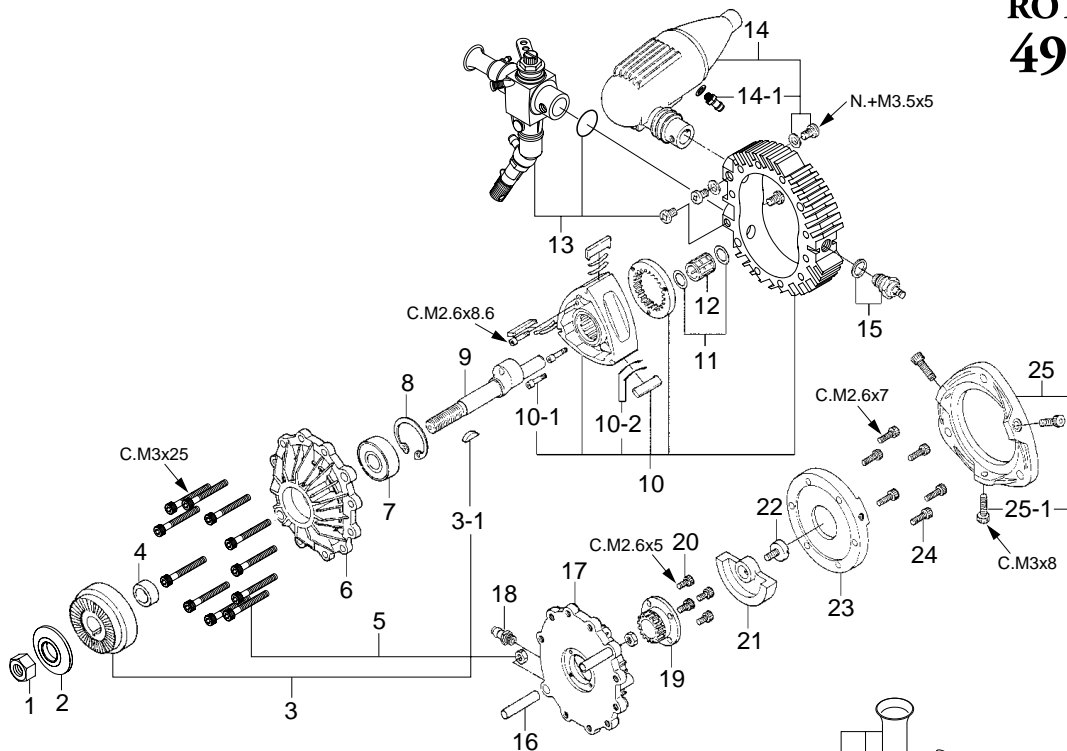

ROTARY ENGINE 49-PI Type II

(31620)

TYPE 21G

(41618030)

*Type of screw

C...Cap Screw M...Oval Fillister-Head Screw T...Tapping Screw
F...Flat Head Screw N...Round Head Screw S...Set Screw