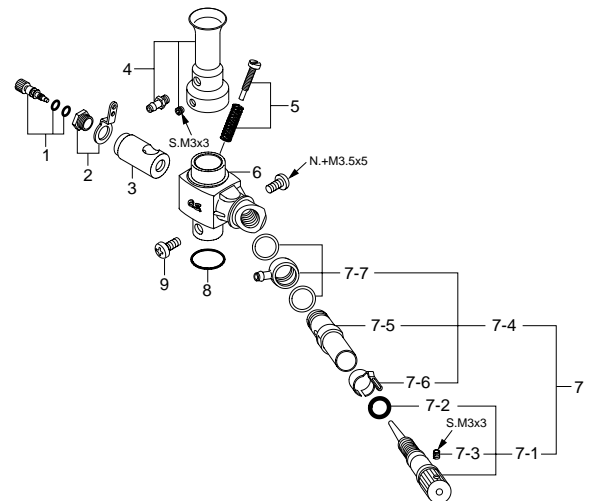

No.	Code No.	Description
1	41618600	Mixture Control Screw
2	41618410	Throttle Lever Assembly
3	41618200	Carburetor Rotor
4	41618300	Air Funnel
5	22681320	Throttle Stop Screw
6	41618120	Carburetor Body
7	41618930	Needle-valve Assembly
7-1	22681980	Needle Assembly
7-2	24981837	"O" Ring (2pcs.)
7-3	26381501	Set Screw
7-4	46181940	Needle-valve Holder Assembly
7-5	46181941	Needle-valve Holder
7-6	26711305	Ratchet Spring
7-7	46181950	Fuel Inlet
8	21015001	Carburetor Rubber Gasket
9	23081706	Carburetor Retaining Screw

#### O.S. GENUINE PARTS & ACCESSORIES

Code No.	Description
23024009	1/4"-28(L) Spinner Nut
73101000	Long Propeller Nut Set
72403050	Super Filter (L)
41651300	Exhaust Extension Adaptor Set
79871010	M2.6x5 Cap Screw Set (10pcs.)
79871020	M2.6x7 Cap Screw Set (10pcs.)
79871110	M3x8 Cap Screw Set (10pcs.)
79872035	Spring Washer 3.5 (Black) (20pcs.)
71521000	Long Socket Wrench With Plug Grip