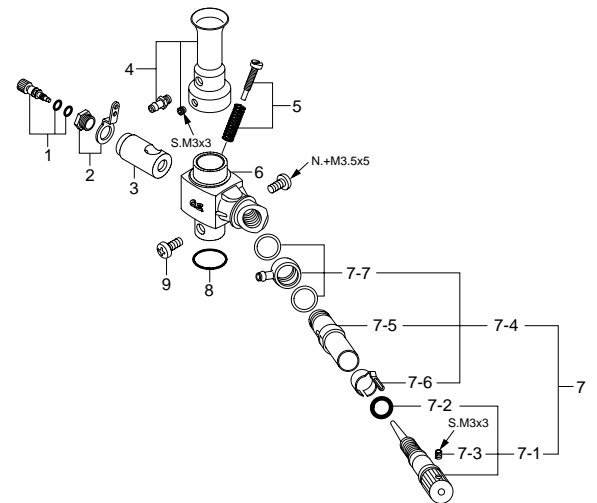

No.	Code No.	Description
1	23210007	Propeller Nut
2	23209003	Propeller Washer
3	41612020	Drive Hub
3-1	41826005	Woodruff Key
4	41625000	Shaft Spacer
5	41622020	Housing Assembly Screw Set
6	41601000	Front Housing
7	41614010	Crankshaft Ball Bearing (F)
8	41614100	Front Bearing Retainer
9	41604010	Eccentric Shaft
10	41602020	Rotor Housing Assembly
10-1	41820001	Rotor Gear Retaining Screw
10-2	41807004	Seal Spring (6pcs.)
11	41827002	Thrust Washer (2pcs.)
12	41815009	Rear Bearing
13	41618030	Carburetor Complete (Type 21G)
14	41635020	RE-2010 Silencer Assembly
14-1	22681957	Pressure Nipple (No.7)
15	71615009	Glow Plug Type F
16	41830000	Housing Assembly Tubular Dowels (2pcs.)
17	41603000	Rear Housing
18	22681953	Nipple No.1
19	41609000	Fixed Gear
20	41621000	Fixed Gear Retaining Screw (4pcs.)
21	41611000	Rear Counter Weight
22	45067319	Rear Counter Weight Retaining Screw
23	41616020	Rear Cover
24	41624010	Rear Cover Retaining Screw (6pcs.)
25	41633000	Engine Mount
25-1	41634010	Engine Retaining Screw (3pcs.)
	71531010	Non-Bubble Weight S

No.	Code No.	Description
1	41618600	Mixture Control Screw
2	41618410	Throttle Lever Assembly
3	41618200	Carburetor Rotor
4	41618300	Air Funnel
5	22681320	Throttle Stop Screw
6	41618120	Carburetor Body
7	41618930	Needle-valve Assembly
7-1	22681980	Needle Assembly
7-2	24981837	"O" Ring (2pcs.)
7-3	26381501	Set Screw
7-4	46181940	Needle-valve Holder Assembly
7-5	46181941	Needle-valve Holder
7-6	26711305	Ratchet Spring
7-7	46181950	Fuel Inlet
8	21015001	Carburetor Rubber Gasket
9	23081706	Carburetor Retaining Screw

O.S. GENUINE PARTS & ACCESSORIES

Code No.	Description
23024009	1/4"-28(L) Spinner Nut
73101000	Long Propeller Nut Set
72403050	Super Filter (L)
41651300	Exhaust Extension Adaptor Set
79871010	M2.6x5 Cap Screw Set (10pcs.)
79871020	M2.6x7 Cap Screw Set (10pcs.)
79871110	M3x8 Cap Screw Set (10pcs.)
79872035	Spring Washer 3.5 (Black) (20pcs.)
71521000	Long Socket Wrench With Plug Grip

The specifications are subject to alteration for improvement without notice.