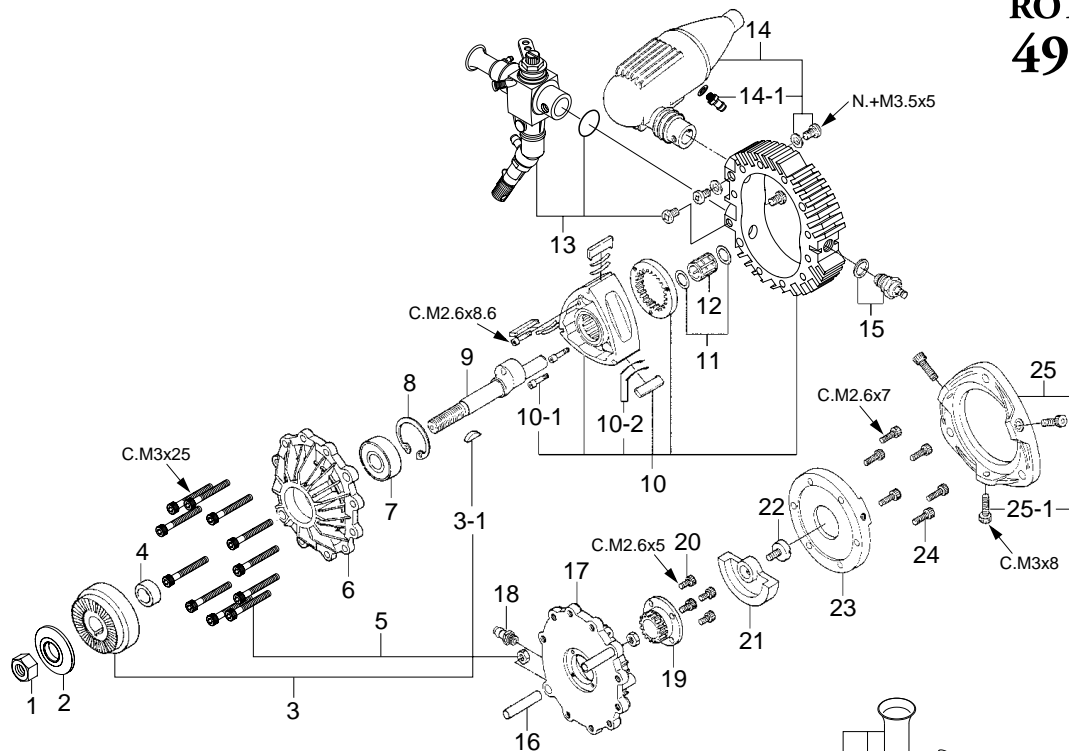

ROTARY ENGINE 49-PI Type II

(31620)

TYPE 21G

(41618030)

*Type of screw

C...Cap Screw M...Oval Fillister-Head Screw T...Tapping Screw
F...Flat Head Screw N...Round Head Screw S...Set Screw

No.	Code No.	Description
1	23210007	Propeller Nut
2	23209003	Propeller Washer
3	41612020	Drive Hub
3-1	41826005	Woodruff Key
4	41625000	Shaft Spacer
5	41622020	Housing Assembly Screw Set
6	41601000	Front Housing
7	41614010	Crankshaft Ball Bearing (F)
8	41614100	Front Bearing Retainer
9	41604010	Eccentric Shaft
10	41602020	Rotor Housing Assembly
10-1	41820001	Rotor Gear Retaining Screw
10-2	41807004	Seal Spring (6pcs.)
11	41827002	Thrust Washer (2pcs.)
12	41815009	Rear Bearing
13	41618030	Carburetor Complete (Type 21G)
14	41635020	RE-2010 Silencer Assembly
14-1	22681957	Pressure Nipple (No.7)
15	71615009	Glow Plug Type F
16	41830000	Housing Assembly Tubular Dowels (2pcs.)
17	41603000	Rear Housing
18	22681953	Nipple No.1
19	41609000	Fixed Gear
20	41621000	Fixed Gear Retaining Screw (4pcs.)
21	41611000	Rear Counter Weight
22	45067319	Rear Counter Weight Retaining Screw
23	41616020	Rear Cover
24	41624010	Rear Cover Retaining Screw (6pcs.)
25	41633000	Engine Mount
25-1	41634010	Engine Retaining Screw (3pcs.)
	71531010	Non-Bubble Weight S