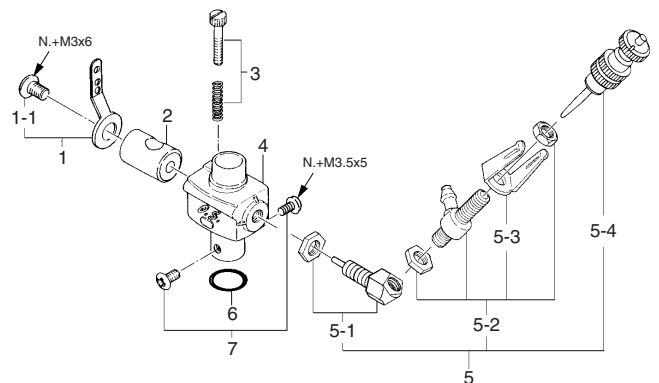

ROTARY ENGINE 49-PI

(31600)

FOR 49PI-RN

(41618020)

*Type of screw

C...Cap Screw M...Oval Fillister-Head Screw

F...Flat Head Screw N...Round Head Screw S...Set Screw

No.	Code No.	Description
1	23024008	Spinner Nut
2	41612000	Drive Hub
2-1	41826005	Woodruff Key
3	41625000	Shaft Spacer
4	41822000	Housing Assembly Screw Set
5	41601000	Front Housing
6	41614000	Crankshaft Ball Bearing (F)
7	41614100	Front Bearing Retainer
8	41604000	Eccentric Shaft
9	41602010	Rotor Housing Assembly
9-1	41820001	Rotor Gear Retaining Screw
9-2	41807004	Seal Spring (6pcs.)
10	41827002	Thrust Washer (2pcs.)
11	41815009	Rear Bearing
12	41618020	Carburetor Complete (Type 49PI-RN)
13	41635010	Silencer 49-PI Assembly
13-1	23081706	Silence Retaining Screw
14	71614001	Glow Plug Type RE
15	41830000	Housing Assembly Tubular Dowels (2pcs.)
16	41603000	Rear Housing
17	22681953	Nipple No.1
18	41609000	Fixed Gear
19	41621000	Fixed Gear Retaining Screw (4pcs.)
20	41611000	Rear Counter Weight
21	45067319	Rear Counter Weight Retaining Screw
22	41616000	Rear Cover
23	41624000	Rear Cover Retaining Screw (6pcs.)
24	41633000	Engine Mount
24-1	41634000	Engine Retaining Screw (3pcs.)

No.	Code No.	Description
1	41618400	Throttle Lever
1-1	22081313	Throttle Lever Retaining Screw
2	22081200	Carburetor Rotor
3	22081811	Throttle Stop Screw
4	41618110	Carburetor Body
5	41618900	Needle Valve Assembly
5-1	41618910	Nozzle Assembly
5-2	41618920	Needle Valve Holder Assembly
5-3	23011308	Ratchet Spring
5-4	22281977	Needle
6	41818056	Carburetor Rubber Gasket
7	23081706	Carburetor Retaining Screw

O.S. GENUINE PARTS & ACCESSORIES

Code No.	Description
23024009	1/4"-28(L) Spinner Nut
73101000	Long Propeller Nut Set
73101020	1/4"-M5 Propeller Nut Set For Truturn Spinner
41651010	Exhaust Pipe Assembly
71531000	Non-Bubble Weight
72403050	Super Filter (L)
79871010	M2.6x5 Cap Screw Set (10pcs.)
71521000	Long Socket Wrench With Plug Grip