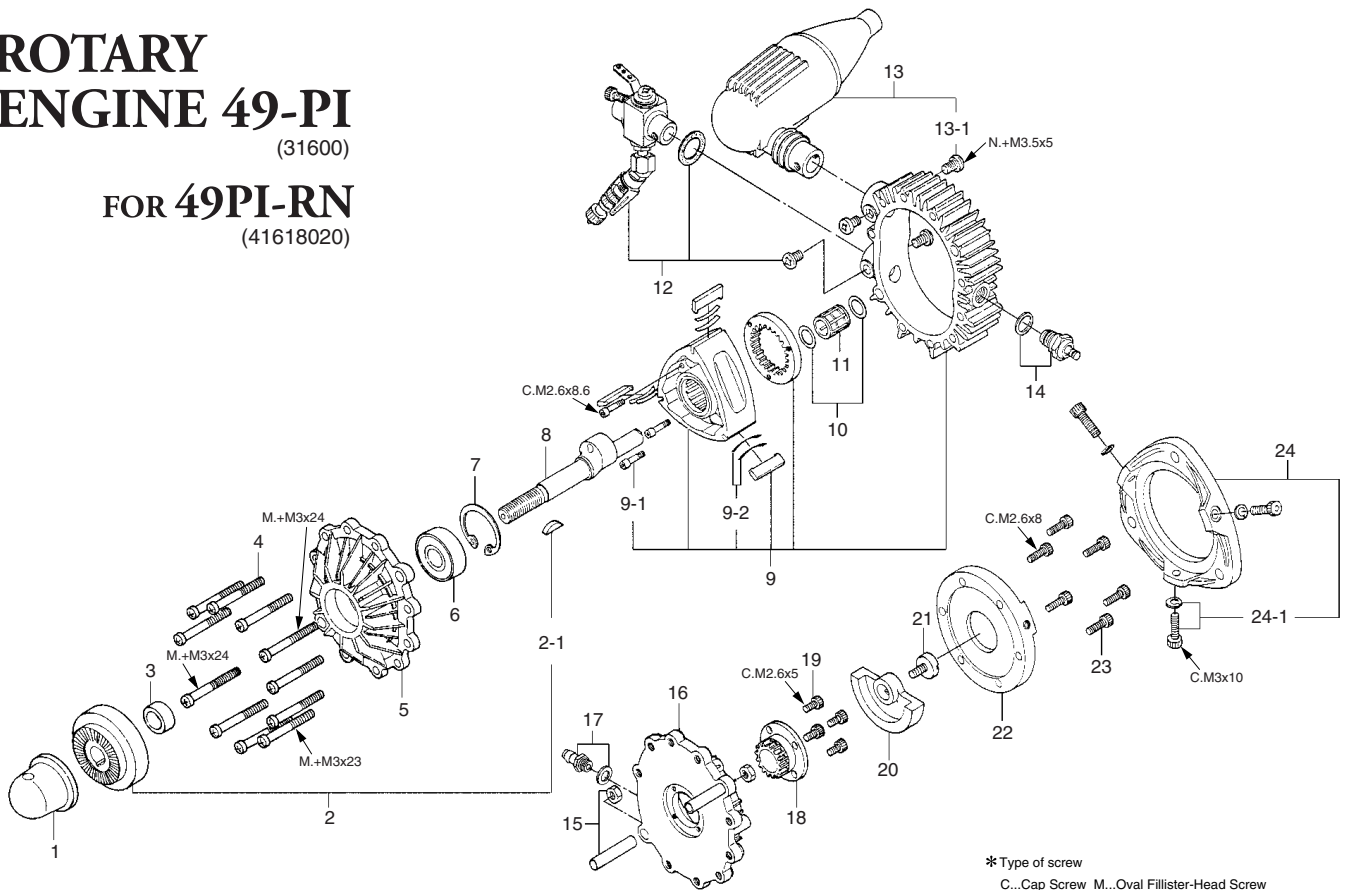

ROTARY ENGINE 49-PI

(31600)

FOR 49PI-RN

(41618020)

*Type of screw

C...Cap Screw M...Oval Fillister-Head Screw

F...Flat Head Screw N...Round Head Screw S...Set Screw

No.	Code No.	Description
1	23024008	Spinner Nut
2	41612000	Drive Hub
2-1	41826005	Woodruff Key
3	41625000	Shaft Spacer
4	41822000	Housing Assembly Screw Set
5	41601000	Front Housing
6	41614000	Crankshaft Ball Bearing (F)
7	41614100	Front Bearing Retainer
8	41604000	Eccentric Shaft
9	41602010	Rotor Housing Assembly
9-1	41820001	Rotor Gear Retaining Screw
9-2	41807004	Seal Spring (6pcs.)
10	41827002	Thrust Washer (2pcs.)
11	41815009	Rear Bearing
12	41618020	Carburetor Complete (Type 49PI-RN)
13	41635010	Silencer 49-PI Assembly
13-1	23081706	Silence Retaining Screw
14	71614001	Glow Plug Type RE
15	41830000	Housing Assembly Tubular Dowels (2pcs.)
16	41603000	Rear Housing
17	22681953	Nipple No.1
18	41609000	Fixed Gear
19	41621000	Fixed Gear Retaining Screw (4pcs.)
20	41611000	Rear Counter Weight
21	45067319	Rear Counter Weight Retaining Screw
22	41616000	Rear Cover
23	41624000	Rear Cover Retaining Screw (6pcs.)
24	41633000	Engine Mount
24-1	41634000	Engine Retaining Screw (3pcs.)

No.	Code No.	Description
1	41618400	Throttle Lever
1-1	22081313	Throttle Lever Retaining Screw
2	22081200	Carburetor Rotor
3	22081811	Throttle Stop Screw
4	41618110	Carburetor Body
5	41618900	Needle Valve Assembly
5-1	41618910	Nozzle Assembly
5-2	41618920	Needle Valve Holder Assembly
5-3	23011308	Ratchet Spring
5-4	22281977	Needle
6	41818056	Carburetor Rubber Gasket
7	23081706	Carburetor Retaining Screw

O.S. GENUINE PARTS & ACCESSORIES

Code No.	Description
23024009	1/4"-28(L) Spinner Nut
73101000	Long Propeller Nut Set
73101020	1/4"-M5 Propeller Nut Set For Truturn Spinner
41651010	Exhaust Pipe Assembly
71531000	Non-Bubble Weight
72403050	Super Filter (L)
79871010	M2.6x5 Cap Screw Set (10pcs.)
71521000	Long Socket Wrench With Plug Grip