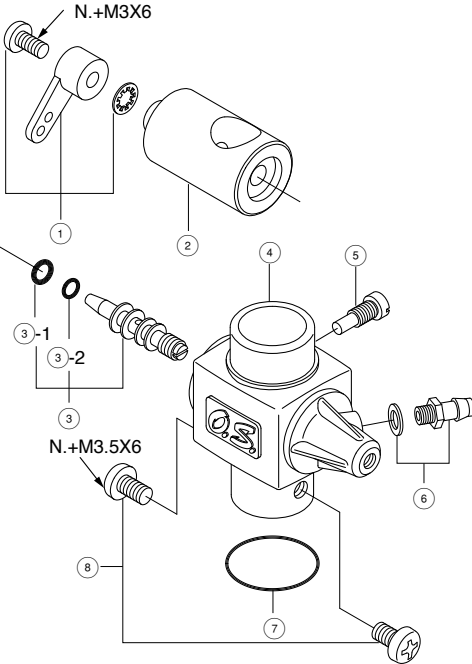

TYPE 60F
(29581000)

For 91FXRING

No.	Code No.	Description
①	2 7881 400	Throttle Lever Assembly
②	2 9581 200	Carburettor Rotor
③	4 5582 300	Mixture Control Valve Assembly
③-1	4 6066 319	"O" Ring(L)
③-2	2 4881 824	"O" Ring(S)
④	2 9581 100	Carburettor Body
⑤	4 5581 820	Rotor Guide Screw
⑥	2 2681 953	Fuel Inlet
⑦	2 9015 019	Carburettor Gasket
⑧	2 5081 700	Carburettor Fixing Screw(2pcs.)

* Type of screw
C...Cap Screw B...Binding Head Screw M...Oval Fillister-head Screw F...Flat Head Screw N...Round Head Screw S...Set Screw