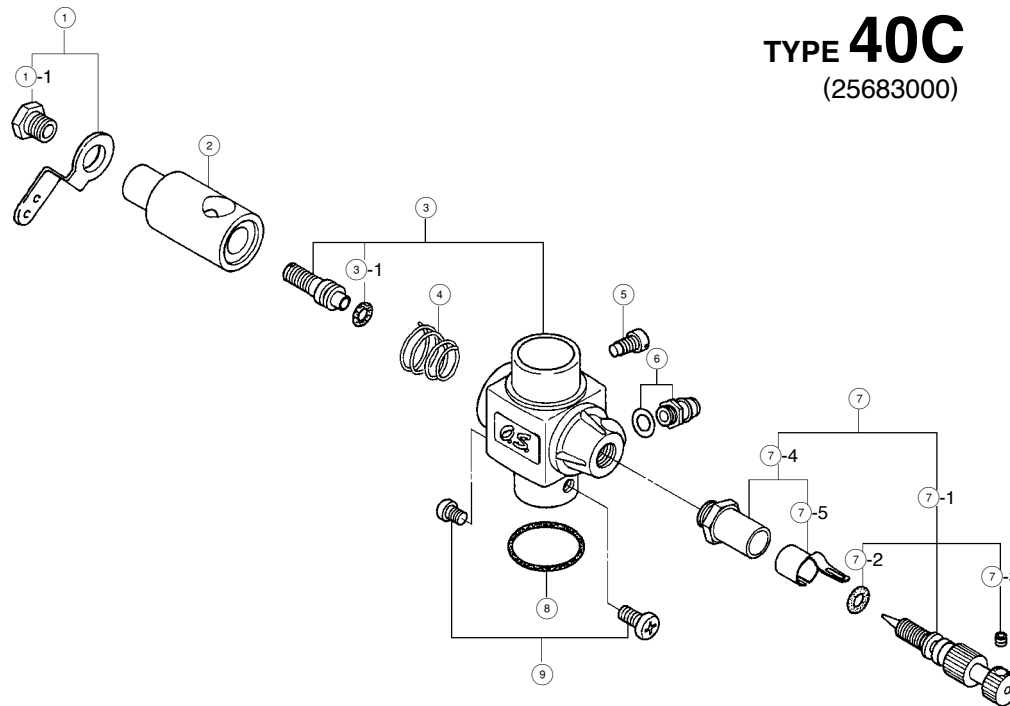

# TYPE 40C

(25683000)

For 46FX-H

No.	Code No.	Description
①	2 2781 410	Throttle Lever
①-1	2 2781 420	Throttle Lever Fixing Screw
②	2 5683 200	Carburettor Rotor
③	2 5683 100	Carburettor Body
③-1	2 4881 824	Throttle Lever Fixing Screw
④	2 6781 506	Rotor Spring
⑤	4 5581 820	Rotor Guide Screw
⑥	2 2681 953	Fuel Inlet
⑦	2 7881 900	Needle Valve Assembly
⑦-1	2 4981 959	Needle
⑦-2	2 4981 837	"O" Ring
⑦-3	2 6381 501	Set Screw
⑦-4	2 7381 940	Needle Valve Holder
⑦-5	2 6711 305	Ratchet Spring
⑧	4 6215 000	Carburettor Gasket
⑨	2 5081 700	Carburettor Fixing Screw