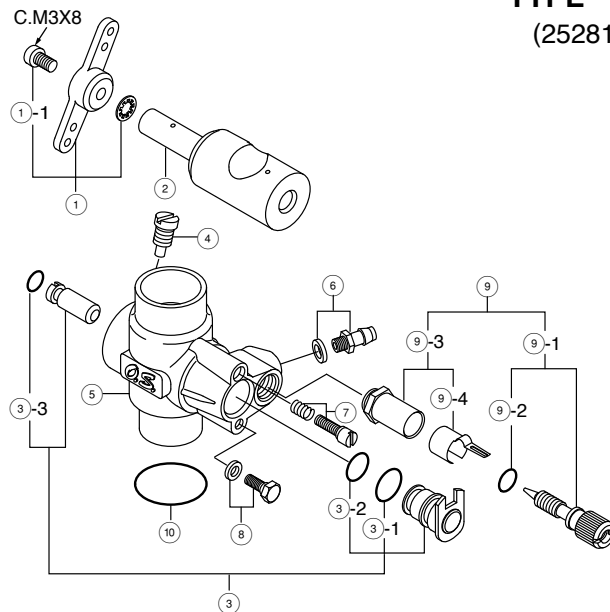

# TYPE 40E

(25281000)

\* Type of screw

C...Cap Screw B...Binding Head Screw M...Oval Fillister-head Screw F...Flat Head Screw N...Round Head Screw S...Set Screw

For 50SX-HRING,HGRING

No.	Code No.	Description
①	2 7381 410	Throttle Lever Assembly
①-1	2 2826 131	Throttle Lever Retaining Screw
②	2 5281 200	Carburetor Rotor
③	2 5281 600	Mixture Control Valve Assembly
③-1	2 7881 810	"O" Ring (L) (2pcs.)
③-2	2 7881 800	"O" Ring (S) (2pcs.)
③-3	2 7881 820	"O" Ring (L) (2pcs.)
④	4 5581 820	Rotor Guide Screw
⑤	2 5281 100	Carburetor Body
⑥	2 2681 953	Fuel Inlet
⑦	2 7881 330	Mixture Control Screw
⑧	2 7681 340	Mixture Control Valve Stopper Assembly
⑨	2 7981 900	Needle Valve Assembly
⑨-1	2 7981 910	Needle
⑨-2	2 4981 837	"O" Ring (2pcs.)
⑨-3	2 7381 940	Needle Valve Holder Assembly
⑨-4	2 6711 305	Ratchet Spring
⑩	2 9015 019	Carburetor Rubber Gasket