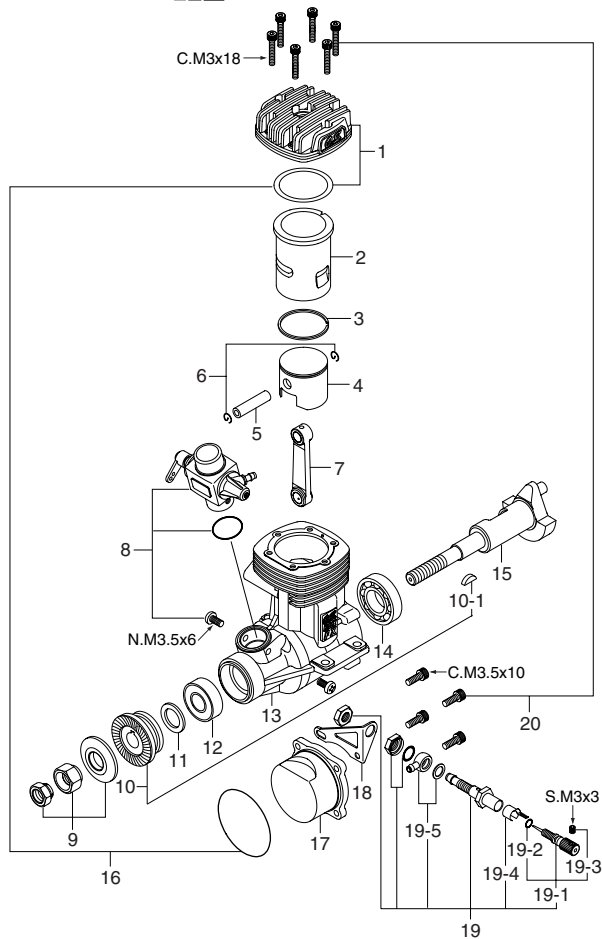

MAX-160FXRING

(19260)

TYPE 60F

(29581000)

* Type of screw

C...Cap Screw M...Oval Fillister-Head Screw

F...Flat Head Screw N...Round Head Screw S...Set Screw

| No. | Code No. | Description |
|------|----------|--------------------------------|
| 1 | 29604000 | Cylinder Head |
| 2 | 29603100 | Cylinder Liner |
| 3 | 29603400 | Piston Ring |
| 4 | 29603200 | Piston |
| 5 | 29606000 | Piston Pin |
| 6 | 28117000 | Piston Pin Retainers (2pcs.) |
| 7 | 29405000 | Connecting Rod |
| 8 | 29581000 | Carburetor Complete (Type 60F) |
| 9 | 29610100 | Propeller Lock Nut Set |
| 10 | 29608000 | Drive Hub |
| 10-1 | 45508200 | Woodruff Key |
| 11 | 29320000 | Thrust Washer |
| 12 | 46231000 | Crankshaft Ball Bearing (F) |
| 13 | 29601000 | Crankcase |
| 14 | 29630000 | Crankshaft Ball Bearing (R) |
| 15 | 29602000 | Crankshaft |
| 16 | 29614000 | Gasket Set |
| 17 | 29607000 | Cover Plate |
| 18 | 71704240 | Remote Needle Valve Bracket |
| 19 | 28282000 | Remote Needle Valve Assembly |
| 19-1 | 28281970 | Needle Assembly |
| 19-2 | 24981837 | "O" Ring (2pcs.) |
| 19-3 | 26381501 | Set Screw |
| 19-4 | 26711305 | Ratchet Spring |
| 19-5 | 46181950 | Fuel Outlet |
| 20 | 29613000 | Screw Set |
| | 71608001 | Glow Plug No.8 |
| | 29325000 | E-5010 Silencer Assembly |
| | 29325300 | Assembly Screw |
| | 29325400 | Retaining Screw (C.M5x20) |
| | 29326000 | Exhaust Adaptor |

| No. | Code No. | Description |
|-----|----------|--------------------------------|
| 1 | 27881400 | Throttle Lever Assembly |
| 2 | 29581200 | Carburetor Rotor |
| 3 | 45582300 | Mixture Control Valve Assembly |
| 3-1 | 46066319 | "O" Ring (L) |
| 3-2 | 24881824 | "O" Ring (S) |
| 4 | 29581100 | Carburetor Body |
| 5 | 45581820 | Rotor Guide Screw |
| 6 | 22681953 | Fuel Inlet (No.1) |
| 7 | 29015019 | Carburetor Gasket |
| 8 | 25081700 | Carburetor Fixing Screw |