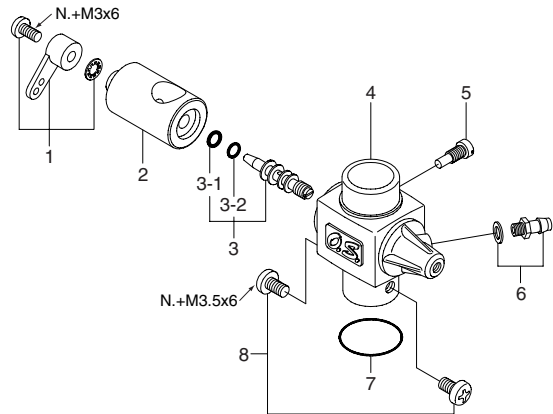

MAX-160FXRING

(19260)

TYPE 60F

(29581000)

* Type of screw

C...Cap Screw M...Oval Fillister-Head Screw

F...Flat Head Screw N...Round Head Screw S...Set Screw

| No. | Code No. | Description |
|------|----------|--------------------------------|
| 1 | 29604000 | Cylinder Head |
| 2 | 29603100 | Cylinder Liner |
| 3 | 29603400 | Piston Ring |
| 4 | 29603200 | Piston |
| 5 | 29606000 | Piston Pin |
| 6 | 28117000 | Piston Pin Retainers (2pcs.) |
| 7 | 29405000 | Connecting Rod |
| 8 | 29581000 | Carburetor Complete (Type 60F) |
| 9 | 29610100 | Propeller Lock Nut Set |
| 10 | 29608000 | Drive Hub |
| 10-1 | 45508200 | Woodruff Key |
| 11 | 29320000 | Thrust Washer |
| 12 | 46231000 | Crankshaft Ball Bearing (F) |
| 13 | 29601000 | Crankcase |
| 14 | 29630000 | Crankshaft Ball Bearing (R) |
| 15 | 29602000 | Crankshaft |
| 16 | 29614000 | Gasket Set |
| 17 | 29607000 | Cover Plate |
| 18 | 71704240 | Remote Needle Valve Bracket |
| 19 | 28282000 | Remote Needle Valve Assembly |
| 19-1 | 28281970 | Needle Assembly |
| 19-2 | 24981837 | "O" Ring (2pcs.) |
| 19-3 | 26381501 | Set Screw |
| 19-4 | 26711305 | Ratchet Spring |
| 19-5 | 46181950 | Fuel Outlet |
| 20 | 29613000 | Screw Set |
| | 71608001 | Glow Plug No.8 |
| | 29325000 | E-5010 Silencer Assembly |
| | 29325300 | Assembly Screw |
| | 29325400 | Retaining Screw (C.M5x20) |
| | 29326000 | Exhaust Adaptor |

| No. | Code No. | Description |
|-----|----------|--------------------------------|
| 1 | 27881400 | Throttle Lever Assembly |
| 2 | 29581200 | Carburetor Rotor |
| 3 | 45582300 | Mixture Control Valve Assembly |
| 3-1 | 46066319 | "O" Ring (L) |
| 3-2 | 24881824 | "O" Ring (S) |
| 4 | 29581100 | Carburetor Body |
| 5 | 45581820 | Rotor Guide Screw |
| 6 | 22681953 | Fuel Inlet (No.1) |
| 7 | 29015019 | Carburetor Gasket |
| 8 | 25081700 | Carburetor Fixing Screw |