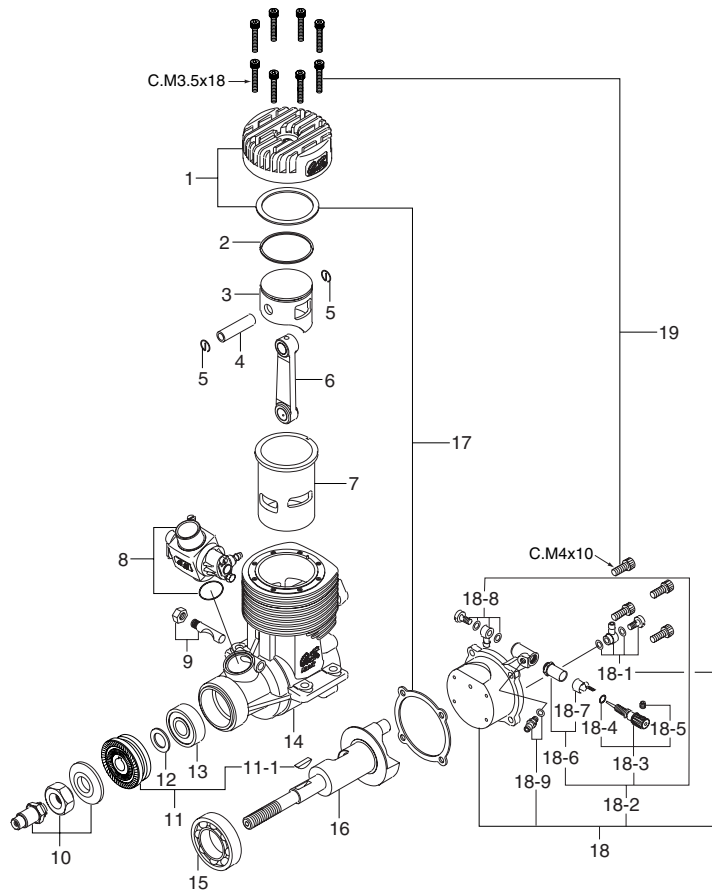

MAX-140RX (19221)

MAX-140RX With Exhaust Header Pipe (19220)

TYPE 70A (29481000)

*Type of screw

C...Cap Screw M...Oval Fillister-Head Screw

F...Flat Head Screw N...Round Head Screw S...Set Screw

No.	Code No.	Description
1	29404000	Cylinder Head
2	29403400	Piston Ring
3	29403200	Piston
4	29406000	Piston Pin
5	28117000	Piston Pin Retainer (2pcs.)
6	29405000	Connecting Rod
7	29403100	Cylinder Liner
8	29481000	Carburetor Complete (Type 70A)
9	29081719	Carburetor Retainer
10	45910200	Lock Nut Set
11	29408000	Drive Hub
11-1	45508200	Woodruf Key
12	45520000	Thrust Washer
13	29431000	Crankshaft Ball Bearing (Front)
14	29401000	Crankcase
15	46030008	Crankshaft Ball Bearing (Rear)
16	29402000	Crankshaft
17	29414000	Gasket Set
18	72507000	Pump Unit PD-06
18-1	45571100	Universal Nipple (L3.5)
18-2	29481900	Needle Valve Assembly
18-3	29481970	Needle Assembly
18-4	24981837	"O" Ring (2pcs.)
18-5	26381501	Set Screw
18-6	27381940	Needle Valve Holder Assembly
18-7	26711305	Ratchet Spring
18-8	45571000	Universal Nipple (S3.5)
18-9	22681953	Fuel Outlet (No.1)
19	29213000	Screw Set
	71605100	Glow Plug A5
	22681980	Needle
●	72102100	Exhaust Header Pipe Assembly
●	72102110	Exhaust Header Pipe
●	72102120	Exhaust Adaptor
●	72102180	Exhaust Adaptor "O" Ring

● With Exhaust Header Pipe

No.	Code No.	Description
1	27881400	Throttle Lever Assembly
2	29481200	Carburetor Rotor
3	29481600	Mixture Control Valve Assembly
3-1	27881820	"O" Ring (2pcs.)
3-2	27881810	"O" Ring (L) (2pcs.)
3-3	27881800	"O" Ring (S) (2pcs.)
4	29481100	Carburetor Body
5	29481300	Rotor Stopper
6	27881330	Mixture Control Screw
7	22681953	Fuel Inlet (No.1)
8	27681340	Mixture Control Valve Stop Screw
9	29015019	Carburetor Gasket

O.S. GENUINE PARTS & ACCESSORIES

Code No.	Description
72200080	Needle Valve Extension Cable Set
45910300	5/16"-M5 Propeller Locknut Set For Truturn Spinner
72104220	Silicone Tube Assembly
72104300	T-6010 Tuned Silencer
72102100	Exhaust Header Pipe Assembly
71531000	Non-Bubble Weight
72403050	Super Filter (L)
79870050	M5 Blind Nut (10pcs.)
55500004	M5 Lock Washer (10sets.)
71521000	Long Socket Wrench With Plug Grip