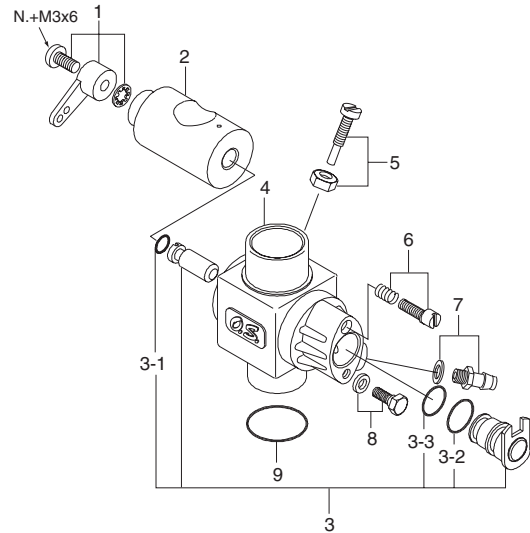

MAX-140RX (19221)

MAX-140RX With Exhaust Header Pipe (19220)

TYPE 70A (29481000)

*Type of screw

C...Cap Screw M...Oval Fillister-Head Screw

F...Flat Head Screw N...Round Head Screw S...Set Screw

No.	Code No.	Description
1	29404000	Cylinder Head
2	29403400	Piston Ring
3	29403200	Piston
4	29406000	Piston Pin
5	28117000	Piston Pin Retainer (2pcs.)
6	29405000	Connecting Rod
7	29403100	Cylinder Liner
8	29481000	Carburetor Complete (Type 70A)
9	29081719	Carburetor Retainer
10	45910200	Lock Nut Set
11	29408000	Drive Hub
11-1	45508200	Woodruf Key
12	45520000	Thrust Washer
13	29431000	Crankshaft Ball Bearing (Front)
14	29401000	Crankcase
15	46030008	Crankshaft Ball Bearing (Rear)
16	29402000	Crankshaft
17	29414000	Gasket Set
18	72507000	Pump Unit PD-06
18-1	45571100	Universal Nipple (L3.5)
18-2	29481900	Needle Valve Assembly
18-3	29481970	Needle Assembly
18-4	24981837	"O" Ring (2pcs.)
18-5	26381501	Set Screw
18-6	27381940	Needle Valve Holder Assembly
18-7	26711305	Ratchet Spring
18-8	45571000	Universal Nipple (S3.5)
18-9	22681953	Fuel Outlet (No.1)
19	29213000	Screw Set
	71605100	Glow Plug A5
	22681980	Needle
●	72102100	Exhaust Header Pipe Assembly
●	72102110	Exhaust Header Pipe
●	72102120	Exhaust Adaptor
●	72102180	Exhaust Adaptor "O" Ring

● With Exhaust Header Pipe

No.	Code No.	Description
1	27881400	Throttle Lever Assembly
2	29481200	Carburetor Rotor
3	29481600	Mixture Control Valve Assembly
3-1	27881820	"O" Ring (2pcs.)
3-2	27881810	"O" Ring (L) (2pcs.)
3-3	27881800	"O" Ring (S) (2pcs.)
4	29481100	Carburetor Body
5	29481300	Rotor Stopper
6	27881330	Mixture Control Screw
7	22681953	Fuel Inlet (No.1)
8	27681340	Mixture Control Valve Stop Screw
9	29015019	Carburetor Gasket

O.S. GENUINE PARTS & ACCESSORIES

Code No.	Description
72200080	Needle Valve Extension Cable Set
45910300	5/16"-M5 Propeller Locknut Set For Truturn Spinner
72104220	Silicone Tube Assembly
72104300	T-6010 Tuned Silencer
72102100	Exhaust Header Pipe Assembly
71531000	Non-Bubble Weight
72403050	Super Filter (L)
79870050	M5 Blind Nut (10pcs.)
55500004	M5 Lock Washer (10sets.)
71521000	Long Socket Wrench With Plug Grip