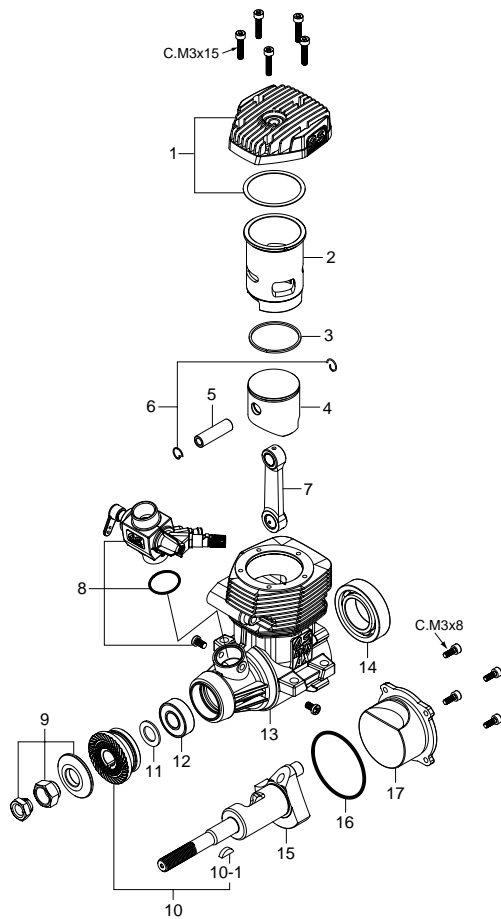

MAX-120AXRING

W/E-5020 SILENCER (19210)

W/OUT SILENCER (19218)

TYPE 70D (29182000)

* Type of screw

C...Cap Screw M...Oval Fillister-Head Screw T...Tapping Screw
F...Flat Head Screw N...Round Head Screw S...Set Screw

No.	Code No.	Description
1	29124000	Cylinder Head
2	29123100	Cylinder Liner
3	29123400	Piston Ring
4	29123200	Piston
5	29206000	Piston Pin
6	28117000	Piston Pin Retainer (2pcs.)
7	29125000	Connecting Rod
8	29182000	Carburetor Complete (Type 70D)
9	45910100	Locknut Set
10	29128000	Drive Hub
10-1	29008219	Woodruff Key
11	46120000	Thrust Washer
12	26731010	Crankshaft Ball Bearing (F)
13	29121000	Crankcase
14	46030008	Crankshaft Ball Bearing (R)
15	29122000	Crankshaft
16	29121400	Gasket Set
17	29127000	Cover Plate
	71608001	Glow Plug No.8
	72200080	Needle Valve Extension Cable Set
	29122500	E-5020 Silencer Assembly
	29122540	Gasket
	29122530	Assembly Screw
	22681957	Pressure Nipple (No.7)
	29122520	Silencer Retaining Screw (C.M4x45 2pcs.)
	29122600	E-5020 Silencer Extension Adapter
	29122610	Extension Adapter Retaining Screw (M4x90 2pcs.)
	29122700	E-5020 Silencer 90° Adapter
	29122510	90° Adapter Retaining Screw (M4x20 2pcs.)

No.	Code No.	Description
1	27881400	Throttle Lever Assembly
2	29182200	Carburetor Rotor
3	29181620	Mixture Control Valve Assembly
3-1	46066319	"O" Ring (L) (2pcs.)
3-2	22781800	"O" Ring (S) (2pcs.)
4	29182100	Carburetor Body
5	45581820	Roter Guide Screw
6	22681953	Fuel Inlet (No.1)
7	22681980	Needle-valve Assembly
7-1	24981837	"O" Ring (2pcs.)
7-2	26381501	Set Screw
8	27381940	Needle-valve Holder Assembly
8-1	26711305	Ratchet Spring
9	29015019	Carburetor Rubber Gasket
10	25081700	Carburetor Retaining Screw

O.S. GENUINE PARTS & ACCESSORIES

Code No.	Description
71904200	Radial Motor Mount
45910100	Propeller Locknut Set
45910200	Propeller Locknut Set (For Spinner)
45910300	5/16"-M5 Propeller Locknut Set For 4C Spinner
71531000	Non-Bubble Weight
72403050	Super Filter (L)
79870050	M5 Blind Nut (10pcs.)
55500004	M5 Lock Washer (10sets.)
79871110	M3x8 Cap Screw Set (10pcs.)
79871150	M3x15 Cap Screw Set (10pcs.)
71521000	Long Socket Wrench With Plug Grip