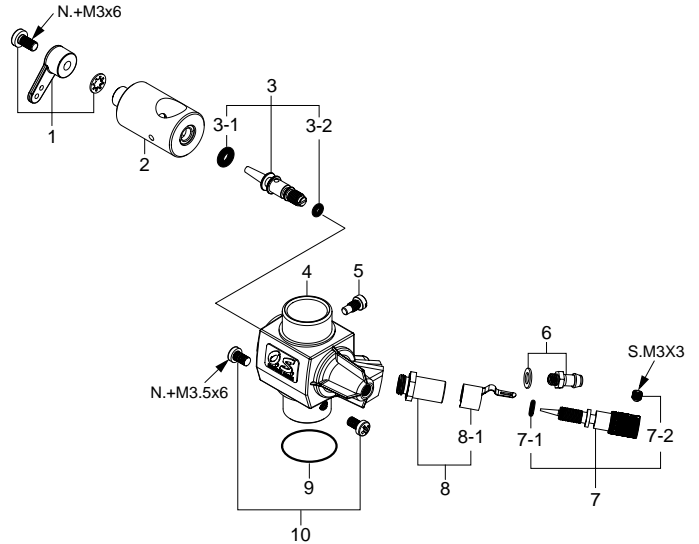

MAX-120AXRING

W/E-5020 SILENCER (19210)

W/OUT SILENCER (19218)

TYPE 70D (29182000)

* Type of screw

C...Cap Screw M...Oval Fillister-Head Screw T...Tapping Screw
F...Flat Head Screw N...Round Head Screw S...Set Screw

No.	Code No.	Description
1	29124000	Cylinder Head
2	29123100	Cylinder Liner
3	29123400	Piston Ring
4	29123200	Piston
5	29206000	Piston Pin
6	28117000	Piston Pin Retainer (2pcs.)
7	29125000	Connecting Rod
8	29182000	Carburetor Complete (Type 70D)
9	45910100	Locknut Set
10	29128000	Drive Hub
10-1	29008219	Woodruff Key
11	46120000	Thrust Washer
12	26731010	Crankshaft Ball Bearing (F)
13	29121000	Crankcase
14	46030008	Crankshaft Ball Bearing (R)
15	29122000	Crankshaft
16	29121400	Gasket Set
17	29127000	Cover Plate
	71608001	Glow Plug No.8
	72200080	Needle Valve Extension Cable Set
	29122500	E-5020 Silencer Assembly
	29122540	Gasket
	29122530	Assembly Screw
	22681957	Pressure Nipple (No.7)
	29122520	Silencer Retaining Screw (C.M4x45 2pcs.)
	29122600	E-5020 Silencer Extension Adapter
	29122610	Extension Adapter Retaining Screw (M4x90 2pcs.)
	29122700	E-5020 Silencer 90° Adapter
	29122510	90° Adapter Retaining Screw (M4x20 2pcs.)

No.	Code No.	Description
1	27881400	Throttle Lever Assembly
2	29182200	Carburetor Rotor
3	29181620	Mixture Control Valve Assembly
3-1	46066319	"O" Ring (L) (2pcs.)
3-2	22781800	"O" Ring (S) (2pcs.)
4	29182100	Carburetor Body
5	45581820	Roter Guide Screw
6	22681953	Fuel Inlet (No.1)
7	22681980	Needle-valve Assembly
7-1	24981837	"O" Ring (2pcs.)
7-2	26381501	Set Screw
8	27381940	Needle-valve Holder Assembly
8-1	26711305	Ratchet Spring
9	29015019	Carburetor Rubber Gasket
10	25081700	Carburetor Retaining Screw

O.S. GENUINE PARTS & ACCESSORIES

Code No.	Description
71904200	Radial Motor Mount
45910100	Propeller Locknut Set
45910200	Propeller Locknut Set (For Spinner)
45910300	5/16"-M5 Propeller Locknut Set For 4C Spinner
71531000	Non-Bubble Weight
72403050	Super Filter (L)
79870050	M5 Blind Nut (10pcs.)
55500004	M5 Lock Washer (10sets.)
79871110	M3x8 Cap Screw Set (10pcs.)
79871150	M3x15 Cap Screw Set (10pcs.)
71521000	Long Socket Wrench With Plug Grip