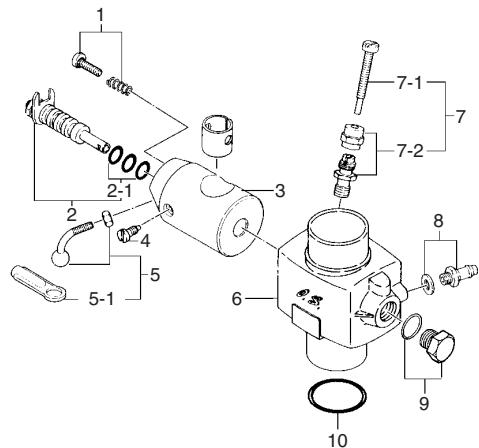

MAX-108FSRRING(RN)

(19202)

TYPE 7D-RN

(29081010)

* Type of screw

C...Cap Screw M...Oval Fillister-Head Screw

F...Flat Head Screw N...Round Head Screw S...Set Screw

No.	Code No.	Description
1	29204000	Cylinder Head
2	29203100	Cylinder Liner
3	29203400	Piston Ring
4	29203200	Piston
5	29206000	Piston Pin
6	29017004	Piston Pin Retainer (2pcs.)
7	29205000	Connecting Rod
8	29081010	Carburetor Complete (Type 7D-RN)
9	29081719	Carburetor Retainer
10	29610100	Locknut Set
11	29208020	Drive Hub
11-1	29208200	Woodruff Key
12	29031009	Crankshaft Ball Bearing (Front)
13	29201000	Crankcase
14	46030008	Crankshaft Ball Bearing (Rear)
15	29202020	Crankshaft
16	29214000	Gasket Set
17	29007005	Cover Plate
18	71704240	Remote Needle Valve Bracket (108FSR)
19	28282000	Remote Needle Valve Assembly
19-1	28281970	Needle Assembly
19-2	24981837	"O" Ring (2pcs.)
19-3	26381501	Set-screw
19-4	26711305	Ratchet Spring
19-5	46181950	Fuel Outlet
20	29213000	Screw Set
	71608001	Clow Plug No.8
	29025000	855 Silencer Assembly
	24025923	Pressure Fitting (No.2)
	29025300	Assembly Screw
	29025400	Retaining Screw (C.M4x18 2pcs.)
	29026140	855 Exhaust Adapter

No.	Code No.	Description
1	26881603	Mixture Control Screw
2	29081305	Mixture Control Valve Assembly
2-1	24881824	"O" Ring
3	29081200	Carburetor Rotor
4	26881311	Mixture Control Valve Set-screw
5	26881406	Throttle Lever Assembly
5-1	26881424	Universal Link
6	29081110	Carburetor Body
7	27181600	Throttle Stop Screw Assembly
7-1	27181620	Throttle Stop Screw
7-2	27181610	Throttle Stop Screw Holder
8	22681953	Fuel Inlet (No.1)
9	22881300	Plug Screw
10	29015019	Carburetor Rubber Gasket

O.S. GENUINE PARTS & ACCESSORIES

Code No.	Description
71907000	Radial Motor Mount
72200080	Needle Valve Extension Cable Set
72200130	Booster Terminal Kit
29310110	3/8"-M5 (S) Propeller Locknut Set For Truturn Spinner
71703009	In-Flight Control Needle Valve
71531000	Non-Bubble Weight
72403050	Super Filter (L)
79870050	M5 Blind Nut (10pcs.)
55500004	M5 Lock Washer (10sets.)
71521000	Long Socket Wrench With Plug Grip