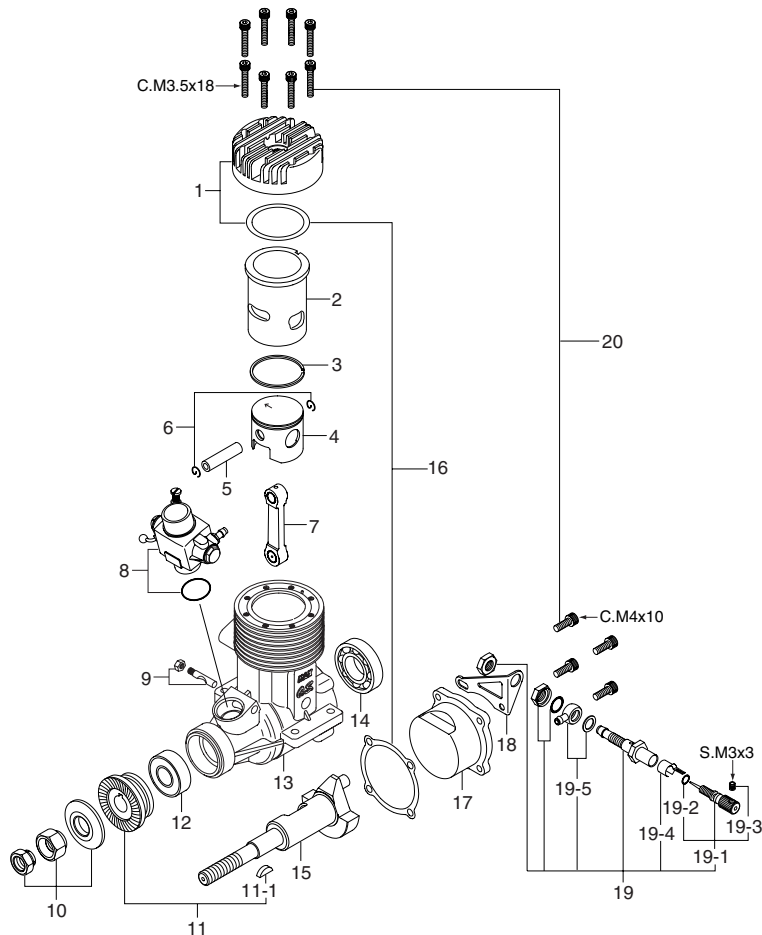

## TYPE 7D-RN

(29081010)

\* Type of screw

C...Cap Screw M...Oval Fillister-Head Screw

F...Flat Head Screw N...Round Head Screw S...Set Screw

No.	Code No.	Description
1	29204000	Cylinder Head
2	29203100	Cylinder Liner
3	29203400	Piston Ring
4	29203200	Piston
5	29206000	Piston Pin
6	29017004	Piston Pin Retainer (2pcs.)
7	29205000	Connecting Rod
8	29081010	Carburetor Complete (Type 7D-RN)
9	29081719	Carburetor Retainer
10	29610100	Locknut Set
11	29208020	Drive Hub
11-1	29208200	Woodruff Key
12	29031009	Crankshaft Ball Bearing (Front)
13	29201000	Crankcase
14	46030008	Crankshaft Ball Bearing (Rear)
15	29202020	Crankshaft
16	29214000	Gasket Set
17	29007005	Cover Plate
18	71704240	Remote Needle Valve Bracket (108FSR)
19	28282000	Remote Needle Valve Assembly
19-1	28281970	Needle Assembly
19-2	24981837	"O" Ring (2pcs.)
19-3	26381501	Set-screw
19-4	26711305	Ratchet Spring
19-5	46181950	Fuel Outlet
20	29213000	Screw Set
	71608001	Clow Plug No.8
	29025000	855 Silencer Assembly
	24025923	Pressure Fitting (No.2)
	29025300	Assembly Screw
	29025400	Retaining Screw (C.M4x18 2pcs.)
	29026140	855 Exhaust Adapter

No.	Code No.	Description
1	26881603	Mixture Control Screw
2	29081305	Mixture Control Valve Assembly
2-1	24881824	"O" Ring
3	29081200	Carburetor Rotor
4	26881311	Mixture Control Valve Set-screw
5	26881406	Throttle Lever Assembly
5-1	26881424	Universal Link
6	29081110	Carburetor Body
7	27181600	Throttle Stop Screw Assembly
7-1	27181620	Throttle Stop Screw
7-2	27181610	Throttle Stop Screw Holder
8	22681953	Fuel Inlet (No.1)
9	22881300	Plug Screw
10	29015019	Carburetor Rubber Gasket