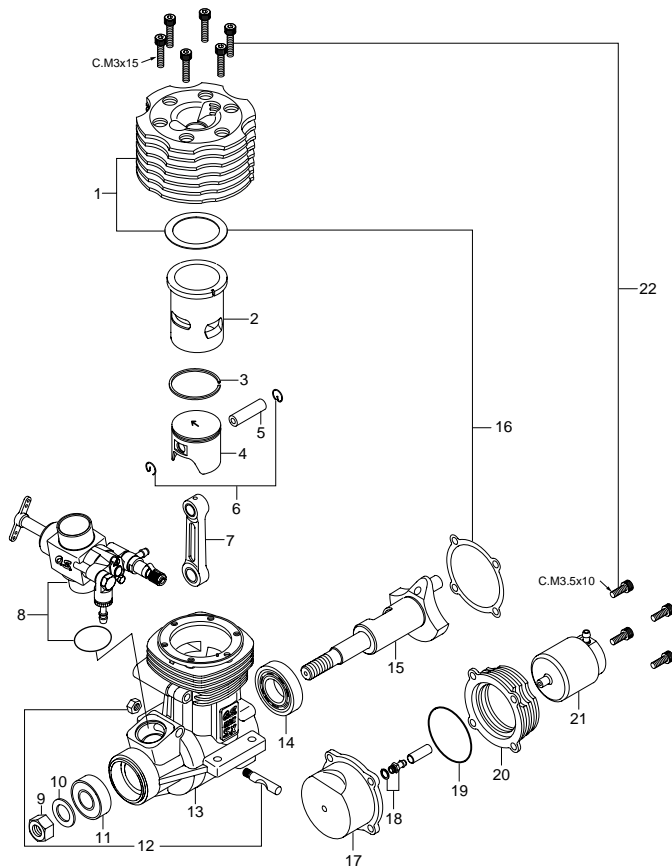

## MAX-91SX-HRING C Spec PS

(19060)

### TYPE 60M

(29084000)

\* Type of screw

C...Cap Screw M...Oval Fillister-Head Screw

F...Flat Head Screw N...Round Head Screw S...Set Screw

No.	Code No.	Description
1	29054200	Heatsink Head
2	29053100	Cylinder Liner
3	29503400	Piston Ring
4	29053210	Piston
5	27006000	Piston Pin
6	27917000	Piston Pin Retainer (2pcs.)
7	29505010	Connecting Rod
8	29084000	Carburetor Complete 60M
9	45010002	Propeller Nut
10	46120000	Thrust Washer
11	26731002	Crankshaft Ball Bearing (Front)
12	29081719	Carburetor Retainer Assembly
13	29051010	Crankcase
14	27930000	Crankshaft Ball Bearing (Rear)
15	29052100	Crankshaft
16	29514000	Gasket Set
17	29057020	Cover Plate
18	22681953	Joint Nipple (No.1)
19	29057110	Holder "O" Ring
20	29057100	Pump Holder
21	72509000	Pump
22	29513000	Screw Set
	71608001	Glow Plug No.8
	27708200	Woodruff Key
	41621100	Needle Adjusting Screw
	29084610	T Nipple

No.	Code No.	Description
1	27381410	Throttle Lever Assembly
1-1	22826131	Throttle Lever Retaining Screw (2pcs.)
2	29084200	Carburetor Rotor
3	29084800	Mixture Control Valve Assembly
3-1	27881810	"O"Ring (L) (2pcs.)
3-2	27881800	"O"Ring (S) (2pcs.)
3-3	27881820	"O"Ring (L) (2pcs.)
4	45581820	Rotor Guide Screw
5	29084100	Carburetor Body
6	27881330	Mixture Control Screw
7	27681340	Mixture Control Valve Stopper
8	27081900	Needle Valve Assembly
8-1	27981910	Needle
8-2	24981837	"O"Ring (2pcs.)
8-3	46181940	Needle Valve Holder Assembly
8-4	46181941	Needle Valve Holder
8-5	26711305	Ratchet Spring
8-6	46181950	Fuel Inlet
9	29084440	Return Screw
10	29084500	One-way Valve
11	29015019	Carburetor Rubber Gasket
	41621100	Needle Adjusting Screw (5pcs.)

#### O.S. GENUINE PARTS & ACCESSORIES

Code No.	Description
27708010	Drive Hub
71705000	In-Flight Control Needle Valve
72403050	Super Filter (L)
55500003	M4 Lock Washer (10sets)
71530500	Crankshaft Clamp 7091
41621100	Needle Adjusting Screw (M2.6x5) (5pcs.)
79871070	M3.5x10 Cap Screw Set (10pcs.)
71521000	Long Socket Wrench With Plug Grip