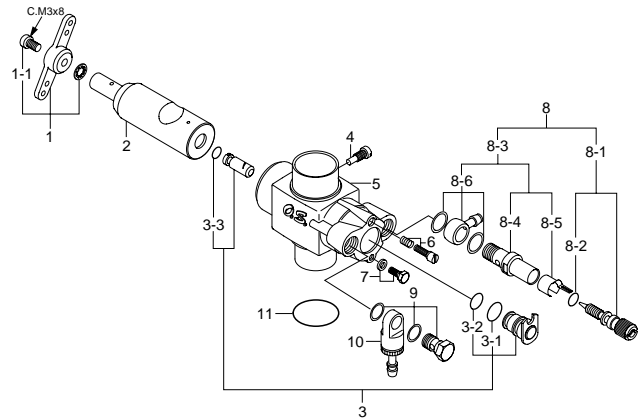

## MAX-91SX-HRING C Spec PS

(19060)

### TYPE 60M

(29084000)

\* Type of screw

C...Cap Screw M...Oval Fillister-Head Screw

F...Flat Head Screw N...Round Head Screw S...Set Screw

No.	Code No.	Description
1	29054200	Heatsink Head
2	29053100	Cylinder Liner
3	29503400	Piston Ring
4	29053210	Piston
5	27006000	Piston Pin
6	27917000	Piston Pin Retainer (2pcs.)
7	29505010	Connecting Rod
8	29084000	Carburetor Complete 60M
9	45010002	Propeller Nut
10	46120000	Thrust Washer
11	26731002	Crankshaft Ball Bearing (Front)
12	29081719	Carburetor Retainer Assembly
13	29051010	Crankcase
14	27930000	Crankshaft Ball Bearing (Rear)
15	29052100	Crankshaft
16	29514000	Gasket Set
17	29057020	Cover Plate
18	22681953	Joint Nipple (No.1)
19	29057110	Holder "O" Ring
20	29057100	Pump Holder
21	72509000	Pump
22	29513000	Screw Set
	71608001	Glow Plug No.8
	27708200	Woodruff Key
	41621100	Needle Adjusting Screw
	29084610	T Nipple

No.	Code No.	Description
1	27381410	Throttle Lever Assembly
1-1	22826131	Throttle Lever Retaining Screw (2pcs.)
2	29084200	Carburetor Rotor
3	29084800	Mixture Control Valve Assembly
3-1	27881810	"O"Ring (L) (2pcs.)
3-2	27881800	"O"Ring (S) (2pcs.)
3-3	27881820	"O"Ring (L) (2pcs.)
4	45581820	Rotor Guide Screw
5	29084100	Carburetor Body
6	27881330	Mixture Control Screw
7	27681340	Mixture Control Valve Stopper
8	27081900	Needle Valve Assembly
8-1	27981910	Needle
8-2	24981837	"O"Ring (2pcs.)
8-3	46181940	Needle Valve Holder Assembly
8-4	46181941	Needle Valve Holder
8-5	26711305	Ratchet Spring
8-6	46181950	Fuel Inlet
9	29084440	Return Screw
10	29084500	One-way Valve
11	29015019	Carburetor Rubber Gasket
	41621100	Needle Adjusting Screw (5pcs.)

#### O.S. GENUINE PARTS & ACCESSORIES

Code No.	Description
27708010	Drive Hub
71705000	In-Flight Control Needle Valve
72403050	Super Filter (L)
55500003	M4 Lock Washer (10sets)
71530500	Crankshaft Clamp 7091
41621100	Needle Adjusting Screw (M2.6x5) (5pcs.)
79871070	M3.5x10 Cap Screw Set (10pcs.)
71521000	Long Socket Wrench With Plug Grip