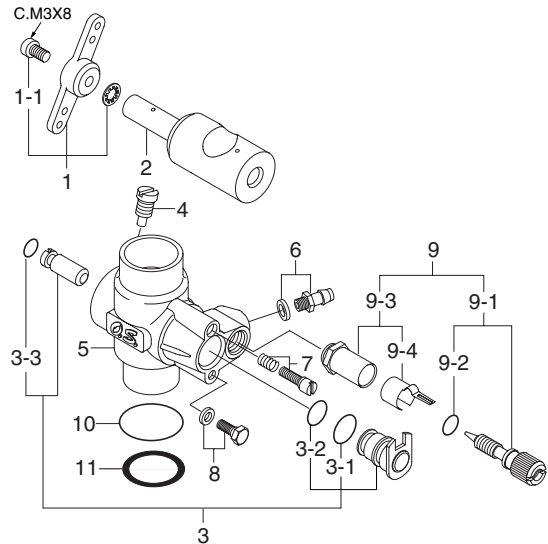

MAX-91SX-HRING

(DISCONTINUED) (19040)

TYPE 60L

(29083000)

*Type of screw

C...Cap Screw M...Oval Fillister-Head Screw

F...Flat Head Screw N...Round Head Screw S...Set Screw

No.	Code No.	Description
1	29054100	Heatsink Head
2	29053100	Cylinder Liner
3	29503400	Piston Ring
4	29503200	Piston
5	45406000	Piston Pin
6	27917000	Piston Pin Retainer
7	29505000	Connecting Rod
8	29083000	Carburetor Complete (Type 60L)
9	45010002	Propeller Nut
10	27708010	Drive Hub
10-1	27708200	Woodruff Key
11	46120000	Thrust Washer
12	26731002	Crankshaft Ball Bearing (Front)
13	29081719	Carburetor Retainer Assembly
14	29051000	Crankcase
15	27930000	Crankshaft Ball Bearing (Rear)
16	29052000	Crankshaft
17	29514000	Gasket Set
18	29057000	Cover Plate
19	29513000	Screw Set
	71608001	Glow Plug No.8

No.	Code No.	Description
1	27381410	Throttle Lever Assembly
1-1	22826131	Throttle Lever Retaining Screw
2	29083200	Carburetor Rotor
3	29083600	Mixture Control Valve Assembly
3-1	27881810	"O" Ring (L) (2pcs.)
3-2	27881800	"O" Ring (S) (2pcs.)
3-3	27881820	"O" Ring (L) (2pcs.)
4	45581820	Rotor Guide Screw
5	29083100	Carburetor Body
6	22681953	Fuel Inlet (No.1)
7	27881330	Mixture Control Screw
8	27681340	Mixture Control Valve Stopper Assembly
9	27981900	Needle Valve Assembly
9-1	27981910	Needle Assembly
9-2	24981837	"O" Ring (2pcs.)
9-3	27381940	Needle Valve Holder Assembly
9-4	26711305	Ratchet Spring
10	29015019	Carburetor Rubber Gasket
11	23818190	Carburetor Sealing Washer

O.S. GENUINE PARTS & ACCESSORIES

Code No.	Description
72001000	Machine Head (For 91SX-H)
71705000	IN-FLIGHT Control Needle Valve
72403050	Super Filter (L)
55500003	M4 Lock Washer (10sets)
71530500	Crankshaft Clamp 7091
79871070	M3.5x10 Cap Screw Set (10pcs.)
71521000	Long Socket Wrench With Plug Grip