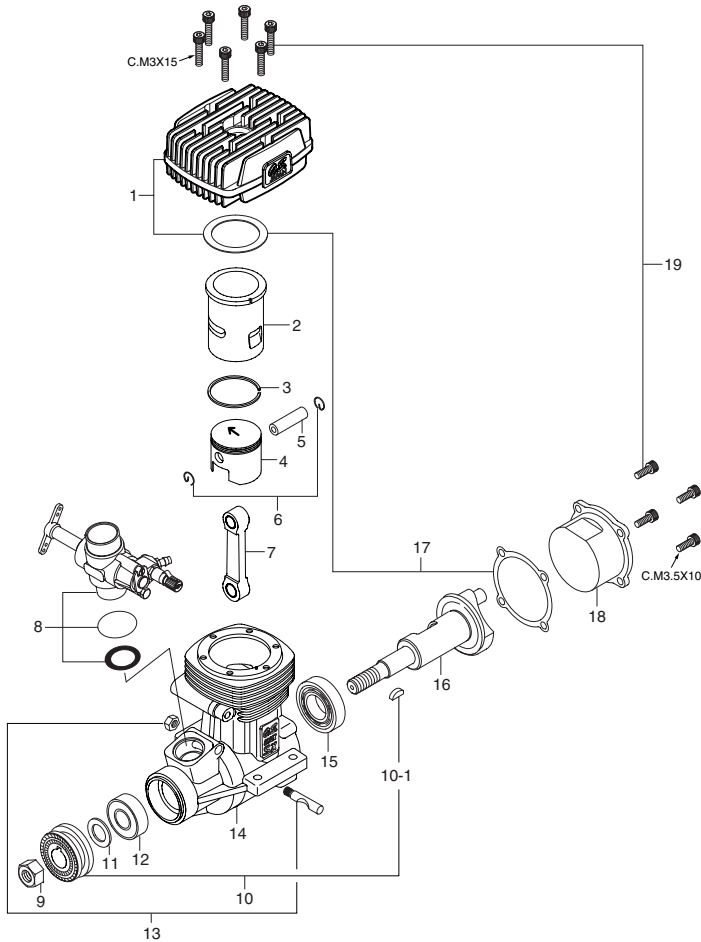

MAX-91SX-HRING

(DISCONTINUED) (19040)

TYPE 60L

(29083000)

*Type of screw

C...Cap Screw M...Oval Fillister-Head Screw

F...Flat Head Screw N...Round Head Screw S...Set Screw

No.	Code No.	Description
1	29054100	Heatsink Head
2	29053100	Cylinder Liner
3	29503400	Piston Ring
4	29503200	Piston
5	45406000	Piston Pin
6	27917000	Piston Pin Retainer
7	29505000	Connecting Rod
8	29083000	Carburetor Complete (Type 60L)
9	45010002	Propeller Nut
10	27708010	Drive Hub
10-1	27708200	Woodruff Key
11	46120000	Thrust Washer
12	26731002	Crankshaft Ball Bearing (Front)
13	29081719	Carburetor Retainer Assembly
14	29051000	Crankcase
15	27930000	Crankshaft Ball Bearing (Rear)
16	29052000	Crankshaft
17	29514000	Gasket Set
18	29057000	Cover Plate
19	29513000	Screw Set
	71608001	Glow Plug No.8

No.	Code No.	Description
1	27381410	Throttle Lever Assembly
1-1	22826131	Throttle Lever Retaining Screw
2	29083200	Carburetor Rotor
3	29083600	Mixture Control Valve Assembly
3-1	27881810	"O" Ring (L) (2pcs.)
3-2	27881800	"O" Ring (S) (2pcs.)
3-3	27881820	"O" Ring (L) (2pcs.)
4	45581820	Rotor Guide Screw
5	29083100	Carburetor Body
6	22681953	Fuel Inlet (No.1)
7	27881330	Mixture Control Screw
8	27681340	Mixture Control Valve Stopper Assembly
9	27981900	Needle Valve Assembly
9-1	27981910	Needle Assembly
9-2	24981837	"O" Ring (2pcs.)
9-3	27381940	Needle Valve Holder Assembly
9-4	26711305	Ratchet Spring
10	29015019	Carburetor Rubber Gasket
11	23818190	Carburetor Sealing Washer

O.S. GENUINE PARTS & ACCESSORIES

Code No.	Description
72001000	Machine Head (For 91SX-H)
71705000	IN-FLIGHT Control Needle Valve
72403050	Super Filter (L)
55500003	M4 Lock Washer (10sets)
71530500	Crankshaft Clamp 7091
79871070	M3.5x10 Cap Screw Set (10pcs.)
71521000	Long Socket Wrench With Plug Grip