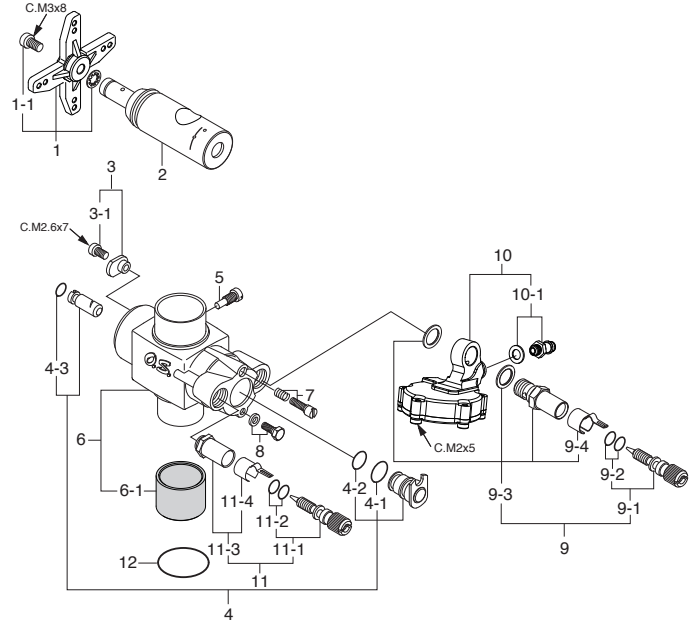

O.S. SPEED 91HZ-R 3C

(18641)

TYPE 61F

(29088030)

* Type of screw

C...Cap Screw M...Oval Fillister-Head Screw

F...Flat Head Screw N...Round Head Screw S...Set Screw

CAP SCREW SETS (10pcs./sets)

Code No.	Size	Pcs. used in an engine
79871055	M2.6x18	Retainer Screw (1pc.)
79871140	M3x12	Cover Plate Retaining Screw (4pcs.)
79871150	M3x15	Cylinder Head Retaining Screw (6pcs.)

No.	Code No.	Description
1	29074040	Heatsink Head
1-1	29061405	Head Gasket (0.1mm)
2	29073110	Cylinder Liner
3	29503400	Piston Ring
4	29073200	Piston
5	26606008	Piston Pin
6	27917000	Piston Pin Retainer (2pcs.)
7	29505010	Connecting Rod
8	29088030	Carburetor Complete 61F
9	45010002	Propeller Nut
10	46120000	Thrust Washer
11	26731002	Crankshaft Ball Bearing (Front)
12	29081720	Carburetor Retainer Assembly
12-1	45566310	"O" Ring
13	29071010	Crankcase
14	27930000	Crankshaft Ball Bearing (Rear)
15	29072010	Crankshaft
16	29061410	Cover Gasket
17	29067030	Cover Plate
18	22681953	Nipple (No.1)
	71608001	Glow Plug No.8
	72403070	Check Valve
	29061406	Head Gasket (0.2mm)
	71705110	Needle Control Arm
	79871010	Needle Adjusting Screw M2.6x5 (10pcs.)

No.	Code No.	Description
1	29085140	Throttle Lever Assembly
1-1	79871110	Retaining Screw (10pcs.)
2	29088240	Carburetor Rotor
3	25881220	Rotor Guide Washer
3-1	79871020	Retaining Screw (10pcs.)
4	29088320	Mixture Control Valve Assembly
4-1	27881810	"O"Ring (L) (2pcs.)
4-2	27881800	"O"Ring (S) (2pcs.)
4-3	27881820	"O"Ring (L) (2pcs.)
5	45581820	Rotor Guide Screw
6	29088130	Carburetor Body
6-1	27984900	Thermo Insulator
7	27881330	Mixture Control Screw
8	27681340	Mixture Control Valve Stopper
9	29088900	Needle Valve Assembly (Main Needle)
9-1	29085910	Needle Assembly
9-2	24981837	"O"Ring (2pcs.)
9-3	29088940	Needle Valve Holder Assembly
9-4	26711305	Ratchet Spring
10	29088800	Reguretor Assembly
10-1	22681953	Fuel Inlet (Nipple No.1)
11	29088980	Needle Valve Assembly
11-1	29085910	Needle Assembly
11-2	24981837	"O"Ring (2pcs.)
11-3	27381940	Needle Valve Holder Assembly
11-4	26711305	Ratchet Spring
12	27915000	Carburetor Rubber Gasket