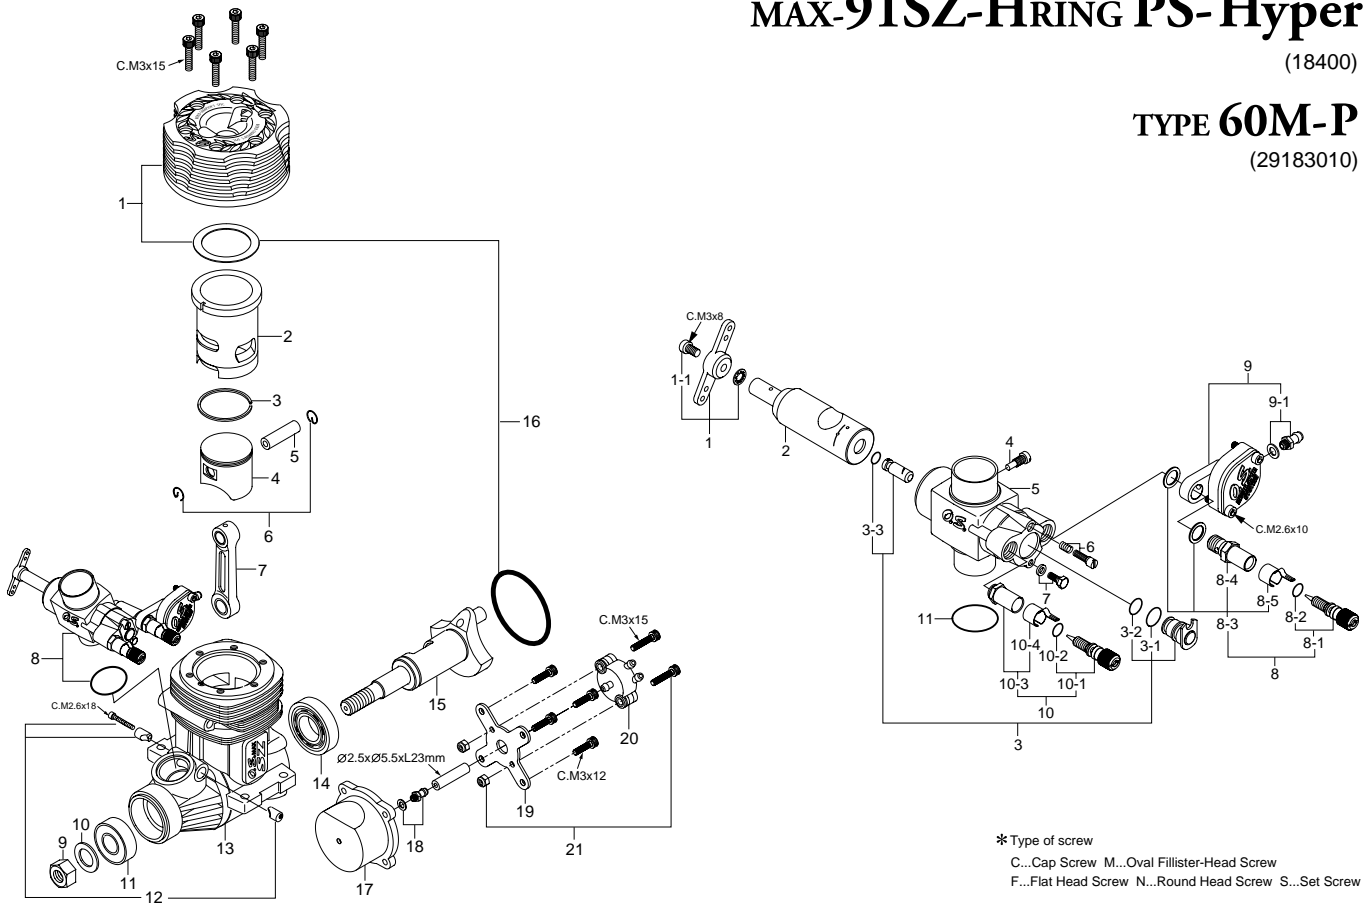

MAX-91SZ-HRING PS-Hyper

(18400)

TYPE 60M-P

(29183010)

*Type of screw

C...Cap Screw M...Oval Fillister-Head Screw

F...Flat Head Screw N...Round Head Screw S...Set Screw

No.	Code No.	Description
1	29064000	Heatsink Head
2	29063100	Cylinder Liner
3	29503400	Piston Ring
4	29063200	Piston
5	27006000	Piston Pin
6	27917000	Piston Pin Retainer (2pcs.)
7	29505010	Connecting Rod
8	29183010	Carburetor Complete 60M-P
9	45010002	Propeller Nut
10	46120000	Thrust Washer
11	26731002	Crankshaft Ball Bearing (Front)
12	23981700	Carburetor Retainer Assembly
13	29061000	Crankcase
14	27930000	Crankshaft Ball Bearing (Rear)
15	29062000	Crankshaft
16	29061400	Gasket Set
17	29067010	Cover Plate
18	22681953	Nipple (No.1)
19	29067100	Pump Holder
20	72508001	Pump Unit (PD-07)
21	29067110	Pump Retaining Screw Assembly
	71608001	Glow Plug No.8
	27708200	Woodruff Key
	41621100	Needle Adjusting Screw

No.	Code No.	Description
1	27381410	Throttle Lever Assembly
1-1	22826131	Throttle Lever Retaining Screw (2pcs.)
2	29183210	Carburetor Rotor
3	29181630	Mixture Control Valve Assembly
3-1	27881810	"O"Ring (L) (2pcs.)
3-2	27881800	"O"Ring (S) (2pcs.)
3-3	27881820	"O"Ring (L) (2pcs.)
4	45581820	Rotor Guide Screw
5	29183100	Carburetor Body
6	27881330	Mixture Control Screw
7	27681340	Mixture Control Valve Stopper
8	29181900	Needle Valve Assembly
8-1	27981910	Needle
8-2	24981837	"O"Ring (2pcs.)
8-3	29181940	Needle Valve Holder Assembly
8-4	29181941	Needle Valve Holder
8-5	26711305	Ratchet Spring
9	29181980	Reguretor Assembly
9-1	22681953	Fuel Inlet
10	27981900	Needle Valve Screw
10-1	27981910	Needle
10-2	24981837	"O"Ring (2pcs.)
10-3	27381940	Needle Valve Holder Assembly
10-4	26711305	Ratchet Spring
11	29015019	Carburetor Rubber Gasket
	41621100	Needle Adjusting Screw (5pcs.)