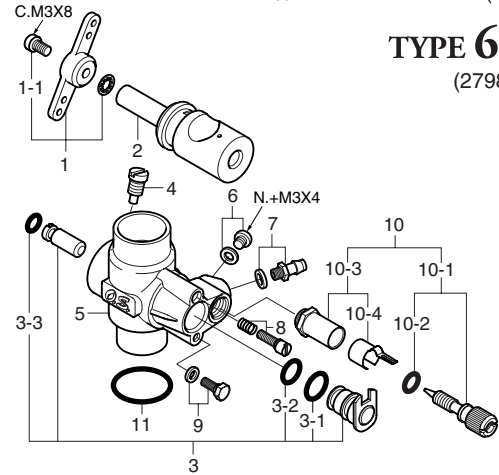

MAX-61LX-HRING

Supplied With 60G Carburettor (17950)

TYPE 60G
(27982000)

MAX-61LX-HRING

Supplied With 60H Carburettor (17953)

TYPE 60H
(27982010)

*Type of screw

C...Cap Screw M...Oval Fillister-Head Screw

F...Flat Head Screw N...Round Head Screw S...Set Screw

No.	Code No.	Description
1	27904200	Heatsink Head
2	27963100	Cylinder Liner
3	26703404	Piston Ring
4	27903200	Piston
5	26606008	Piston Pin
6	27917000	Piston Pin Retainer (2pcs.)
7	27965000	Connecting Rod
8	27982000	Carburetor Complete (Type 60G)
	27982010	Carburetor Complete (Type 60H)
9	29081719	Carburetor Retainer
10	45010002	Propeller Nut
11	46120000	Thrust Washer
12	26731002	Crankshaft Ball Bearing (Front)
13	27961000	Crankcase
14	27930000	Crankshaft Ball Bearing (Rear)
15	27962000	Crankshaft
16	27914000	Gasket Set
17	27907000	Cover Plate
18	27913000	Screw Set
	71608001	Glowplug No.8
	29008219	Woodruff Key (For 61LX-H w/60G)

No.	Code No.	Description
1	27381410	Throttle Lever Assembly
1-1	22826131	Throttle Lever Fixing Screw (2pcs.)
2	27982200	Carburetor Rotor
3	27982300	Mixture Control Valve Assembly (For 60G)
	27982310	Mixture Control Valve Assembly (For 60H)
3-1	27881810	"O" Ring (L) (2pcs.)
3-2	27881800	"O" Ring (S) (2pcs.)
3-3	27881820	"O" Ring (L) (2pcs.)
4	27181601	Fixed Throttle Stop Screw
5	27982100	Carburetor Body (For 60G)
	27982110	Carburetor Body (For 60H)
6	27881120	Plug Screw
7	22681953	Fuel Inlet (No.1)
8	27881330	Mixture Control Screw
9	27681340	Mixture Control Valve Stopper
10	27981900	Needle Valve Assembly
10-1	27981910	Needle Assembly
10-2	24981837	"O" Ring (2pcs.)
10-3	27381940	Needle Valve Holder Assembly
10-4	26711305	Ratchet Spring
11	29015019	Carburetor Rubber Gasket

O.S. GENUINE PARTS & ACCESSORIES

Code No.	Description
71705000	In-Flight Control Needle Valve
72403050	Super Filter (L)
55500003	M4 Lock Washer (10sets)
71530300	Crankshaft Clamp 3261
79871060	M3.5x8 Cap Screw Set (10pcs.)
79871090	M3.5x15 Cap Screw Set (10pcs.)
71521000	Long Socket Wrench With Plug Grip