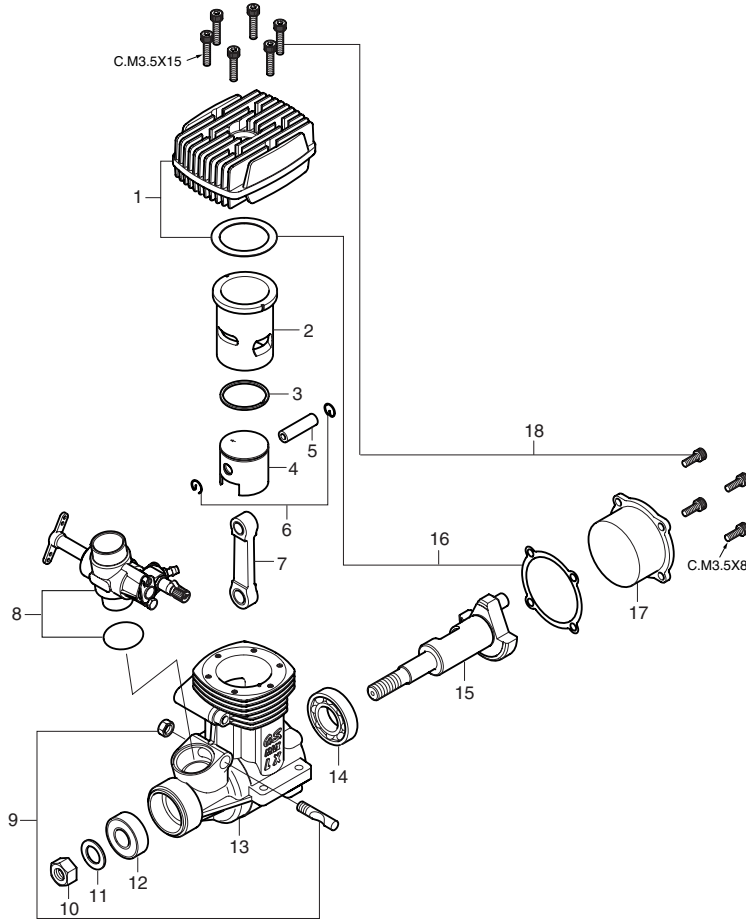

MAX-61LX-HRING

Supplied With 60G Carburettor (17950)

TYPE 60G
(27982000)

MAX-61LX-HRING

Supplied With 60H Carburettor (17953)

TYPE 60H
(27982010)

*Type of screw

C...Cap Screw M...Oval Fillister-Head Screw

F...Flat Head Screw N...Round Head Screw S...Set Screw

No.	Code No.	Description
1	27904200	Heatsink Head
2	27963100	Cylinder Liner
3	26703404	Piston Ring
4	27903200	Piston
5	26606008	Piston Pin
6	27917000	Piston Pin Retainer (2pcs.)
7	27965000	Connecting Rod
8	27982000	Carburetor Complete (Type 60G)
	27982010	Carburetor Complete (Type 60H)
9	29081719	Carburetor Retainer
10	45010002	Propeller Nut
11	46120000	Thrust Washer
12	26731002	Crankshaft Ball Bearing (Front)
13	27961000	Crankcase
14	27930000	Crankshaft Ball Bearing (Rear)
15	27962000	Crankshaft
16	27914000	Gasket Set
17	27907000	Cover Plate
18	27913000	Screw Set
	71608001	Glowplug No.8
	29008219	Woodruff Key (For 61LX-H w/60G)

No.	Code No.	Description
1	27381410	Throttle Lever Assembly
1-1	22826131	Throttle Lever Fixing Screw (2pcs.)
2	27982200	Carburetor Rotor
3	27982300	Mixture Control Valve Assembly (For 60G)
	27982310	Mixture Control Valve Assembly (For 60H)
3-1	27881810	"O" Ring (L) (2pcs.)
3-2	27881800	"O" Ring (S) (2pcs.)
3-3	27881820	"O" Ring (L) (2pcs.)
4	27181601	Fixed Throttle Stop Screw
5	27982100	Carburetor Body (For 60G)
	27982110	Carburetor Body (For 60H)
6	27881120	Plug Screw
7	22681953	Fuel Inlet (No.1)
8	27881330	Mixture Control Screw
9	27681340	Mixture Control Valve Stopper
10	27981900	Needle Valve Assembly
10-1	27981910	Needle Assembly
10-2	24981837	"O" Ring (2pcs.)
10-3	27381940	Needle Valve Holder Assembly
10-4	26711305	Ratchet Spring
11	29015019	Carburetor Rubber Gasket

O.S. GENUINE PARTS & ACCESSORIES

Code No.	Description
71705000	In-Flight Control Needle Valve
72403050	Super Filter (L)
55500003	M4 Lock Washer (10sets)
71530300	Crankshaft Clamp 3261
79871060	M3.5x8 Cap Screw Set (10pcs.)
79871090	M3.5x15 Cap Screw Set (10pcs.)
71521000	Long Socket Wrench With Plug Grip