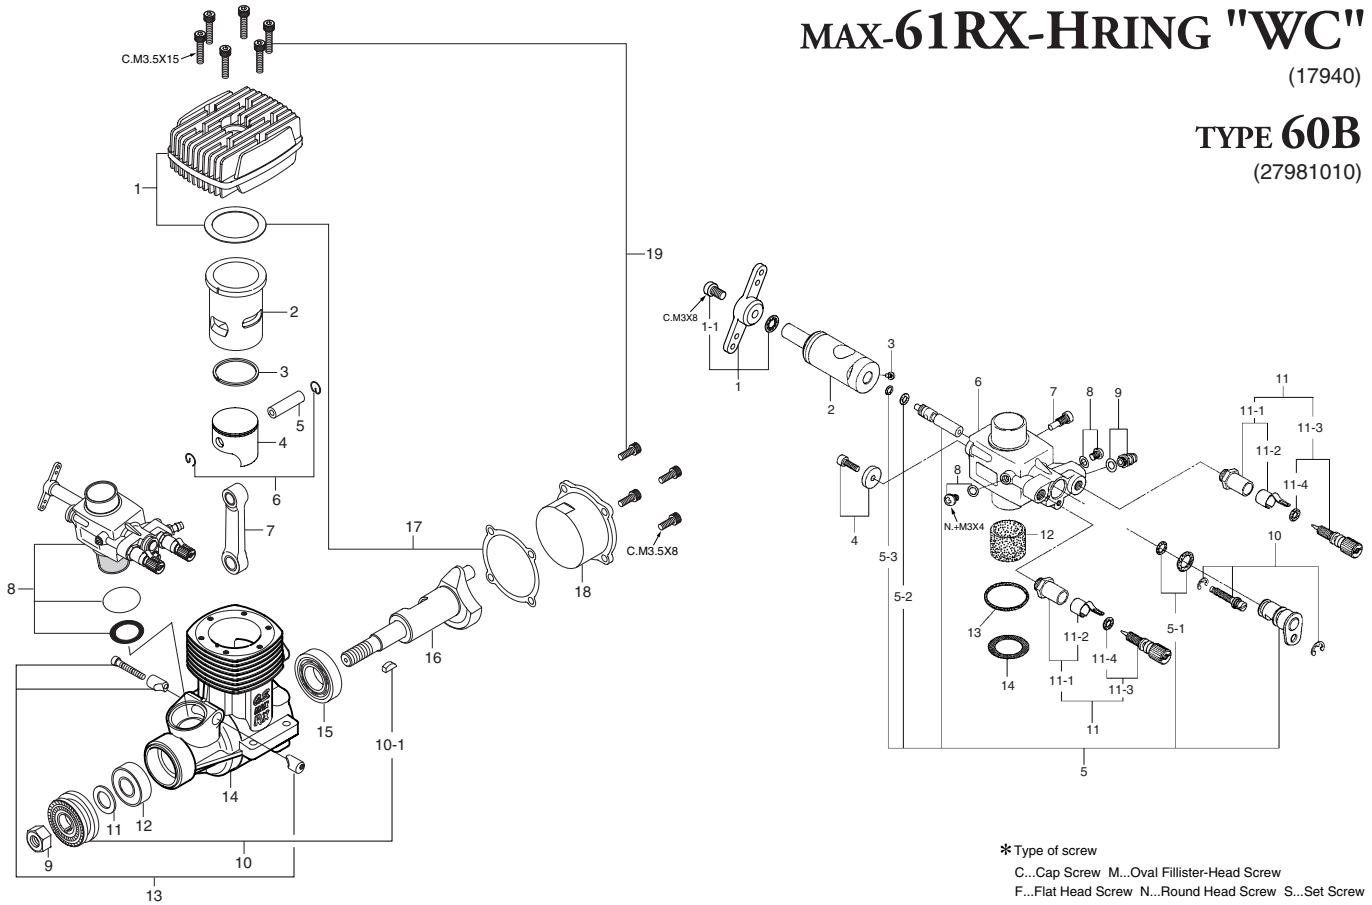

MAX-61RX-HRING "WC"

(17940)

TYPE 60B

(27981010)

* Type of screw
 C...Cap Screw M...Oval Fillister-Head Screw
 F...Flat Head Screw N...Round Head Screw S...Set Screw

No.	Code No.	Description
1	27904200	Heatsink Head
2	27953100	Cylinder Liner
3	26703404	Piston Ring
4	27923200	Piston
5	27106007	Piston Pin
6	27917000	Piston Pin Retainer (2pcs.)
7	27905000	Connecting Rod
8	27981010	Carburetor Complete (Type 60B)
9	45010002	Propeller Nut
10	27708010	Drive Hub
10-1	27708200	Woodruff Key
11	46120000	Thrust Washer
12	26731002	Crankshaft Ball Bearing (Front)
13	27981710	Carburetor Retainer Assembly
14	27941000	Crankcase
15	27930000	Crankshaft Ball Bearing (Rear)
16	27952000	Crankshaft
17	27914000	Gasket Set
18	27907000	Cover Plate
19	27913000	Screw Set
	71608001	Glow Plug No.8
		Needle Adjusting Screw (M2.6x5)

No.	Code No.	Description
1	27381410	Throttle Lever Assembly
1-1	22826131	Throttle Lever Retaining Screw (2pcs.)
2	27981200	Carburetor Rotor
3	27981920	Metering Nozzle Retaining Screw
4	27981220	Rotor Guide Washer
5	27981301	Mixture Control Valve Assembly
5-1	27981850	"O" Ring Set
5-2	27881820	"O" Ring (L)
5-3	22781800	"O" Ring (S)
6	27981110	Carburetor Body (w/Thermo insulator)
7	27981600	Fixed Throttle Stop Screw
8	27881120	Plug Screw
9	22681953	Fuel Inlet (No.1)
10	27981332	Mixture Control Screw
11	27981900	Needle Valve Assembly
11-1	27381940	Needle Valve Holder Assembly
11-2	26711305	Ratchet Spring
11-3	27981910	Needle Assembly
11-4	24981837	"O" Ring (2pcs.)
12	27984900	Thermo insulator
13	27915000	Carburetor Rubber Gasket
14	27915100	Carburetor Sealing Washer (1pc.)
		Needle Adjusting Screw (M2.6x5)