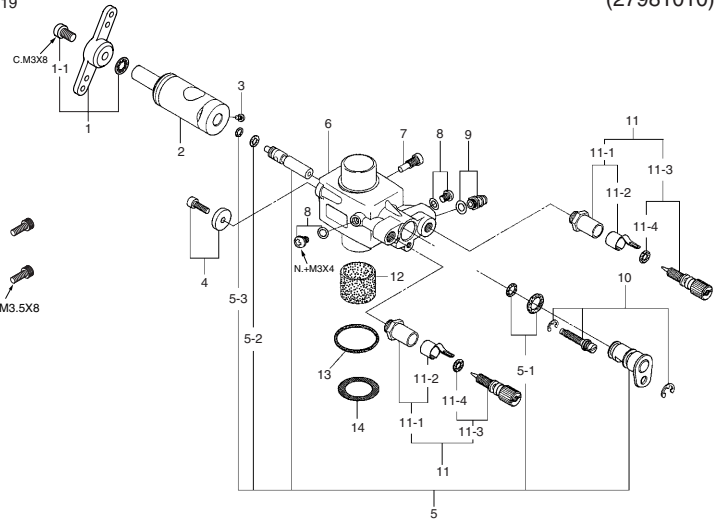

MAX-61SX-HGRING "WC" (17931)

MAX-61SX-HGLRING "WC" (17933)

TYPE 60B (27981010)

* Type of screw

C...Cap Screw M...Oval Fillister-Head Screw

F...Flat Head Screw N...Round Head Screw S...Set Screw

No.	Code No.	Description
1	27904300	Cylinder Head (For 61SX-HG)
1-A	27904210	Heatsink Head (For 61SX-HGL)
2	27953100	Cylinder Liner
3	26703404	Piston Ring
4	27903200	Piston
5	26606008	Piston Pin
6	27917000	Piston Pin Retainer (2pcs.)
7	27905000	Connecting Rod
8	27981010	Carburetor Complete (Type 60B)
9	23210007	Propeller Nut
10	23009006	Propeller Washer
11	27720000	Thrust Washer
12	26731002	Crankshaft Ball Bearing (Front)
13	27981710	Carburetor Retainer Assembly
14	27951000	Crankcase
15	27930000	Crankshaft Ball Bearing (Rear)
16	27952010	Crankshaft
17	27914000	Gasket Set
18	27907000	Cover Plate
19	27913000	Screw Set
	71608001	Glow Plug No.8
		Needle Adjusting Screw (M2.6x5)

No.	Code No.	Description
1	27381410	Throttle Lever Assembly
1-1	22826131	Throttle Lever Retaining Screw (2pcs.)
2	27981200	Carburetor Rotor
3	27981920	Metering Nozzle Retaining Screw
4	27981220	Rotor Guide Washer
5	27981301	Mixture Control Valve Assembly
5-1	27981850	"O" Ring Set
5-2	27881820	"O" Ring (L)
5-3	22781800	"O" Ring (S)
6	27981110	Carburetor Body (w/Thermo insulator)
7	27981600	Fixed Throttle Stop Screw
8	27881120	Plug Screw
9	22681953	Fuel Inlet (No.1)
10	27981332	Mixture Control Screw
11	27981900	Needle Valve Assembly
11-1	27381940	Needle Valve Holder Assembly
11-2	26711305	Ratchet Spring
11-3	27981910	Needle Assembly
11-4	24981837	"O" Ring (2pcs.)
12	27984900	Thermo insulator
13	27915000	Carburetor Rubber Gasket
14	27915100	Carburetor Sealing Washer (1pc.)
		Needle Adjusting Screw (M2.6x5)

O.S. GENUINE PARTS & ACCESSORIES

Code No.	Description
27983000	60D Mixture Control Carburetor
71705000	In-Flight Control Needle Valve
72403050	Super Filter (L)
71530300	Crankshaft Clamp 3261
55500003	M4 Lock Washer (10sets)
41621100	Needle Adjusting Screw (M2.6x5) (5pcs.)
79871060	M3.5x8 Cap Screw Set (10pcs.)
79871090	M3.5x15 Cap Screw Set (10pcs.)
71521000	Long Socket Wrench With Plug Grip