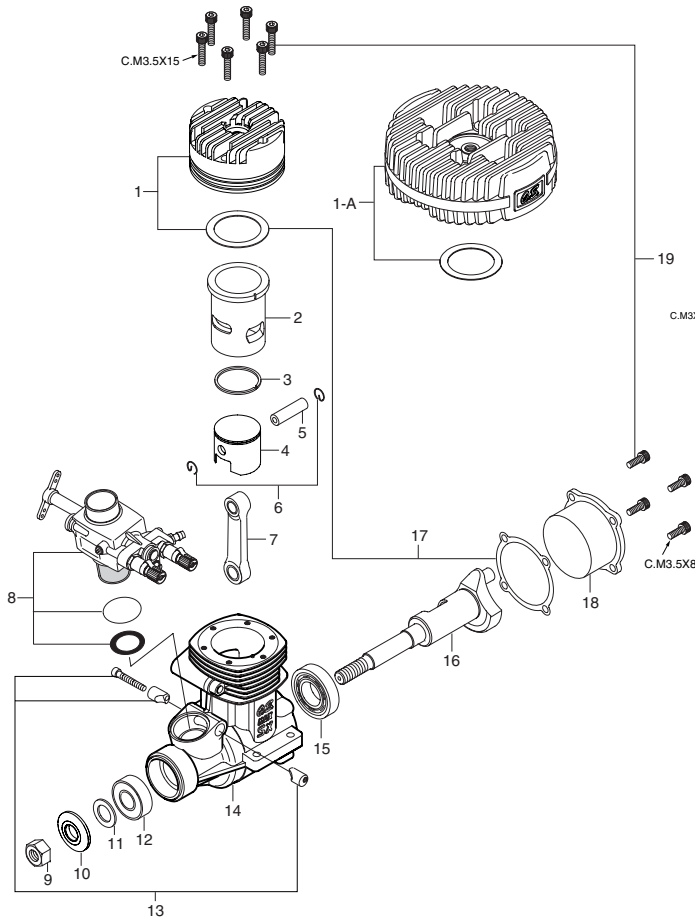

MAX-61SX-HGRING "WC" (17931)

MAX-61SX-HGLRING "WC" (17933)

TYPE 60B (27981010)

* Type of screw

C...Cap Screw M...Oval Fillister-Head Screw

F...Flat Head Screw N...Round Head Screw S...Set Screw

No.	Code No.	Description
1	27904300	Cylinder Head (For 61SX-HG)
1-A	27904210	Heatsink Head (For 61SX-HGL)
2	27953100	Cylinder Liner
3	26703404	Piston Ring
4	27903200	Piston
5	26606008	Piston Pin
6	27917000	Piston Pin Retainer (2pcs.)
7	27905000	Connecting Rod
8	27981010	Carburetor Complete (Type 60B)
9	23210007	Propeller Nut
10	23009006	Propeller Washer
11	27720000	Thrust Washer
12	26731002	Crankshaft Ball Bearing (Front)
13	27981710	Carburetor Retainer Assembly
14	27951000	Crankcase
15	27930000	Crankshaft Ball Bearing (Rear)
16	27952010	Crankshaft
17	27914000	Gasket Set
18	27907000	Cover Plate
19	27913000	Screw Set
	71608001	Glow Plug No.8
		Needle Adjusting Screw (M2.6x5)

No.	Code No.	Description
1	27381410	Throttle Lever Assembly
1-1	22826131	Throttle Lever Retaining Screw (2pcs.)
2	27981200	Carburetor Rotor
3	27981920	Metering Nozzle Retaining Screw
4	27981220	Rotor Guide Washer
5	27981301	Mixture Control Valve Assembly
5-1	27981850	"O" Ring Set
5-2	27881820	"O" Ring (L)
5-3	22781800	"O" Ring (S)
6	27981110	Carburetor Body (w/Thermo insulator)
7	27981600	Fixed Throttle Stop Screw
8	27881120	Plug Screw
9	22681953	Fuel Inlet (No.1)
10	27981332	Mixture Control Screw
11	27981900	Needle Valve Assembly
11-1	27381940	Needle Valve Holder Assembly
11-2	26711305	Ratchet Spring
11-3	27981910	Needle Assembly
11-4	24981837	"O" Ring (2pcs.)
12	27984900	Thermo insulator
13	27915000	Carburetor Rubber Gasket
14	27915100	Carburetor Sealing Washer (1pc.)
		Needle Adjusting Screw (M2.6x5)

O.S. GENUINE PARTS & ACCESSORIES

Code No.	Description
27983000	60D Mixture Control Carburetor
71705000	In-Flight Control Needle Valve
72403050	Super Filter (L)
71530300	Crankshaft Clamp 3261
55500003	M4 Lock Washer (10sets)
41621100	Needle Adjusting Screw (M2.6x5) (5pcs.)
79871060	M3.5x8 Cap Screw Set (10pcs.)
79871090	M3.5x15 Cap Screw Set (10pcs.)
71521000	Long Socket Wrench With Plug Grip