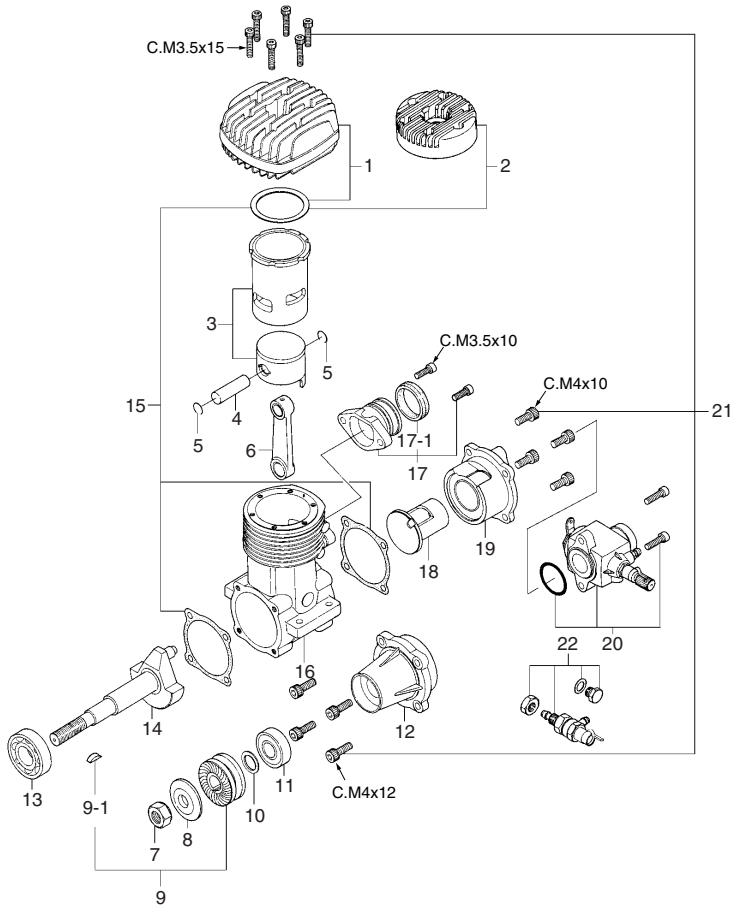

MAX-91VR-DF (17501)

MAX-91VR-DF Round Cylinder Head version (17511)

TYPE 9B (29381010)

* Type of screw
 C...Cap Screw M...Oval Fillister-Head Screw
 F...Flat Head Screw N...Round Head Screw S...Set Screw

No.	Code No.	Description
1	27504000	Cylinder Head (For 91VR-DF)
2	27504010	Cylinder Head (For 91VR-DF Round Head)
3	27503000	Cylinder & Piston Assembly
4	27506000	Piston Pin
5	27517000	Piston Pin Retainer (2pcs.)
6	27505001	Connecting Rod
7	45010002	Propeller Nut
8	28009002	Propeller Washer
9	27508000	Drive Hub
9-1	29008219	Woodruff Key
10	46120000	Thrust Washer
11	26731002	Crankshaft Ball Bearing (Front)
12	27501600	Front Housing
13	27330010	Crankshaft Ball Bearing (Rear)
14	27502000	Crankshaft
15	27514000	Gasket Set
16	27501001	Crankcase
17	27326100	Exhaust Header (No.4)
17-1	27126258	Silicone Seal Ring (2pcs.)
18	27516000	Rear Rotor
19	27501801	Rear Housing
20	29381010	Carburetor Complete (Type 9B)
21	27213008	Screw Set
22	28282000	9B Remote Needle Valve Assembly

No.	Code No.	Description
1	28282300	Needle Control Lever
2	28281900	Needle Valve Assembly
2-1	28281970	Needle Assembly
2-2	24981837	"O" Ring (2pcs.)
2-3	26381501	Set Screw
2-4	27381940	Needle Valve Holder
2-5	26711305	Ratchet Spring
3	28281110	Carburetor Body
4	22681953	Fuel Inlet (No.1)
5	28281600	Rotor Guide Screw
6	28281500	Rotor Spring
7	28281200	Carburetor Rotor
8	28281300	Mixture Control Screw Assembly
8-1	27881820	"O" Ring (2pcs.)
9	28281400	Throttle Lever Assembly
10	24925202	Carburetor Retaining Screw
11	29315000	Carburetor Rubber Gasket

O.S. GENUINE PARTS & ACCESSORIES

Code No.	Description
72200080	Needle Valve Extension Cable Set
71531000	Non-Bubble Weight
72403050	Super Filter (L)
79870040	M4 Blind Nut (10pcs.)
55500003	M4 Lock Washer (10sets.)
79871070	M3.5x10 Cap Screw Set (10pcs.)
79871080	M3.5x12 Cap Screw Set (10pcs.)
79871090	M3.5x15 Cap Screw Set (10pcs.)
71521000	Long Socket Wrench With Plug Grip