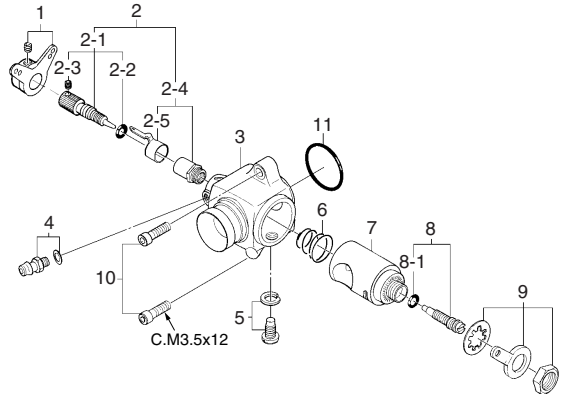

MAX-91VR-DF (17501)

MAX-91VR-DF Round Cylinder Head version (17511)

TYPE 9B (29381010)

* Type of screw
 C...Cap Screw M...Oval Fillister-Head Screw
 F...Flat Head Screw N...Round Head Screw S...Set Screw

No.	Code No.	Description
1	27504000	Cylinder Head (For 91VR-DF)
2	27504010	Cylinder Head (For 91VR-DF Round Head)
3	27503000	Cylinder & Piston Assembly
4	27506000	Piston Pin
5	27517000	Piston Pin Retainer (2pcs.)
6	27505001	Connecting Rod
7	45010002	Propeller Nut
8	28009002	Propeller Washer
9	27508000	Drive Hub
9-1	29008219	Woodruff Key
10	46120000	Thrust Washer
11	26731002	Crankshaft Ball Bearing (Front)
12	27501600	Front Housing
13	27330010	Crankshaft Ball Bearing (Rear)
14	27502000	Crankshaft
15	27514000	Gasket Set
16	27501001	Crankcase
17	27326100	Exhaust Header (No.4)
17-1	27126258	Silicone Seal Ring (2pcs.)
18	27516000	Rear Rotor
19	27501801	Rear Housing
20	29381010	Carburetor Complete (Type 9B)
21	27213008	Screw Set
22	28282000	9B Remote Needle Valve Assembly

No.	Code No.	Description
1	28282300	Needle Control Lever
2	28281900	Needle Valve Assembly
2-1	28281970	Needle Assembly
2-2	24981837	"O" Ring (2pcs.)
2-3	26381501	Set Screw
2-4	27381940	Needle Valve Holder
2-5	26711305	Ratchet Spring
3	28281110	Carburetor Body
4	22681953	Fuel Inlet (No.1)
5	28281600	Rotor Guide Screw
6	28281500	Rotor Spring
7	28281200	Carburetor Rotor
8	28281300	Mixture Control Screw Assembly
8-1	27881820	"O" Ring (2pcs.)
9	28281400	Throttle Lever Assembly
10	24925202	Carburetor Retaining Screw
11	29315000	Carburetor Rubber Gasket

O.S. GENUINE PARTS & ACCESSORIES

Code No.	Description
72200080	Needle Valve Extension Cable Set
71531000	Non-Bubble Weight
72403050	Super Filter (L)
79870040	M4 Blind Nut (10pcs.)
55500003	M4 Lock Washer (10sets.)
79871070	M3.5x10 Cap Screw Set (10pcs.)
79871080	M3.5x12 Cap Screw Set (10pcs.)
79871090	M3.5x15 Cap Screw Set (10pcs.)
71521000	Long Socket Wrench With Plug Grip