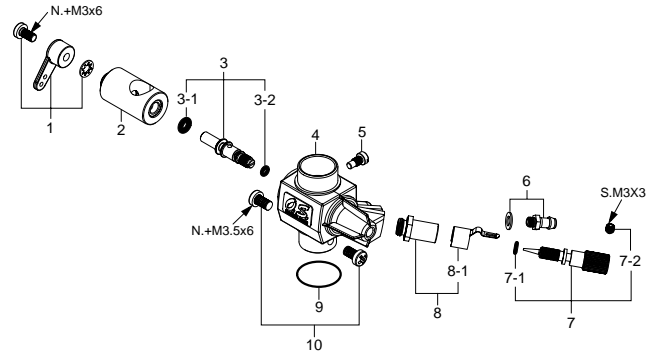

**CAP SCREW SETS (10pcs./sets)**

Code No.	Size	Pcs. used in an engine
79871110	M3x8	Cover Plate Retaining Screw (4pcs.)
79871160	M3x16	Cylinder Head Retaining Screw (5pcs.)

\* Type of screw

C...Cap Screw M...Oval Fillister-Head Screw

F...Flat Head Screw N...Round Head Screw S...Set Screw

No.	Code No.	Description
1	27404000	Cylinder Head
2	27414010	Head Gasket
3	27403000	Cylinder & Piston Assembly
4	27406000	Piston Pin
5	27917000	Piston Pin Retainer (2pcs.)
6	27405000	Connecting Rod
7	27482010	Carburetor Complete (Type 61A)
8	45910100	Lock Nut Set
9	27408000	Drive Hub
10	29320000	Thrust Washer
11	27731000	Crankshaft Ball Bearing (F)
12	27401000	Crankcase
13	29030001	Crankshaft Ball Bearing (R)
14	27402000	Crankshaft
15	27414020	Cover Gasket
16	27407000	Cover Plate
	71608001	Glow Plug No.8
	72200080	Needle Valve Extension Cable Set
	27425000	E-4040 Silencer Assembly
	29122540	"O" Ring
	27425300	Assembly Screw
	22681957	Pressure Nipple (No.7)
	26625210	Silencer Retaining Screw (C.M4x40 2pcs.)

No.	Code No.	Description
1	27881400	Throttle Lever Assembly
2	27482200	Carburetor Rotor
3	25781600	Mixture Control Valve Assembly
3-1	46066319	"O" Ring (L) (2pcs.)
3-2	22781800	"O" Ring (S) (2pcs.)
4	27482100	Carburetor Body
5	45581820	Rotor Guide Screw
6	22681953	Fuel Inlet (No.1)
7	24081970	Needle Assembly
7-1	24981837	"O" Ring (2pcs.)
7-2	26381501	Set Screw
8	27381940	Needle-valve Holder Assembly
8-1	26711305	Ratchet Spring
9	46215000	Carburetor Rubber Gasket
10	25081700	Carburetor Retaining Screw

**O.S. GENUINE PARTS & ACCESSORIES**

Code No.	Description
71905200	Radial Motor Mount
26625340	Silencer Extension Adaptor (Width 14.5mm)
26625500	Silencer Extension Adaptor (Width 35.0mm)
71531000	Non-Bubble Weight
71531010	Non-Bubble Weight (S)
72403050	Super Filter (L)
79870030	M3 Blind Nut (10pcs./set)
79870040	M4 Blind Nut (10pcs./set)
55500002	M3 Lock Washer (10sets.)
55500003	M4 Lock Washer (10sets.)
71521000	Long Socket Wrench With Plug Grip