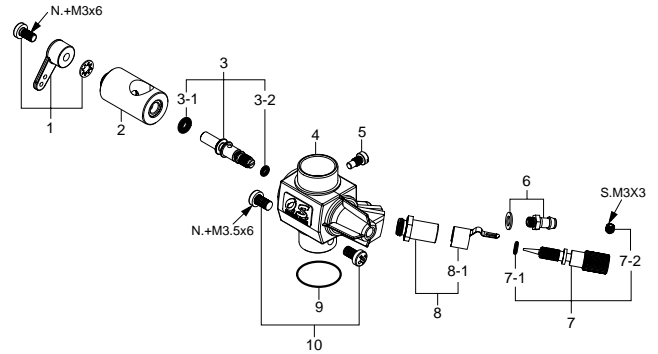

CAP SCREW SETS (10pcs./sets)

Code No.	Size	Pcs. used in an engine
79871110	M3x8	Cover Plate Retaining Screw (4pcs.)
79871160	M3x16	Cylinder Head Retaining Screw (5pcs.)

* Type of screw

C...Cap Screw M...Oval Fillister-Head Screw

F...Flat Head Screw N...Round Head Screw S...Set Screw

No.	Code No.	Description
1	27404000	Cylinder Head
2	27414010	Head Gasket
3	27403000	Cylinder & Piston Assembly
4	27406000	Piston Pin
5	27917000	Piston Pin Retainer (2pcs.)
6	27405000	Connecting Rod
7	27482010	Carburetor Complete (Type 61A)
8	45910100	Lock Nut Set
9	27408000	Drive Hub
10	29320000	Thrust Washer
11	27731000	Crankshaft Ball Bearing (F)
12	27401000	Crankcase
13	29030001	Crankshaft Ball Bearing (R)
14	27402000	Crankshaft
15	27414020	Cover Gasket
16	27407000	Cover Plate
	71608001	Glow Plug No.8
	72200080	Needle Valve Extension Cable Set
	27425000	E-4040 Silencer Assembly
	29122540	"O" Ring
	27425300	Assembly Screw
	22681957	Pressure Nipple (No.7)
	26625210	Silencer Retaining Screw (C.M4x40 2pcs.)

No.	Code No.	Description
1	27881400	Throttle Lever Assembly
2	27482200	Carburetor Rotor
3	25781600	Mixture Control Valve Assembly
3-1	46066319	"O" Ring (L) (2pcs.)
3-2	22781800	"O" Ring (S) (2pcs.)
4	27482100	Carburetor Body
5	45581820	Rotor Guide Screw
6	22681953	Fuel Inlet (No.1)
7	24081970	Needle Assembly
7-1	24981837	"O" Ring (2pcs.)
7-2	26381501	Set Screw
8	27381940	Needle-valve Holder Assembly
8-1	26711305	Ratchet Spring
9	46215000	Carburetor Rubber Gasket
10	25081700	Carburetor Retaining Screw

O.S. GENUINE PARTS & ACCESSORIES

Code No.	Description
71905200	Radial Motor Mount
26625340	Silencer Extension Adaptor (Width 14.5mm)
26625500	Silencer Extension Adaptor (Width 35.0mm)
71531000	Non-Bubble Weight
71531010	Non-Bubble Weight (S)
72403050	Super Filter (L)
79870030	M3 Blind Nut (10pcs./set)
79870040	M4 Blind Nut (10pcs./set)
55500002	M3 Lock Washer (10sets.)
55500003	M4 Lock Washer (10sets.)
71521000	Long Socket Wrench With Plug Grip