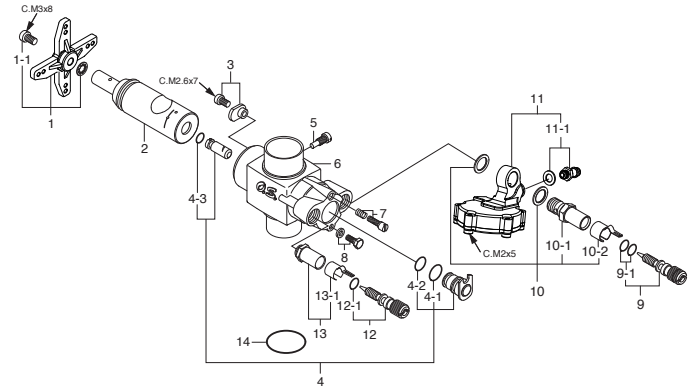

CAP SCREW SETS (10pcs./sets)

Code No.	Size	Pcs. used in an engine
79871055	M2.6x18	Retainer Screw (1pc.)

CAP SCREW SETS (10pcs./sets)

Code No.	Size	Pcs. used in an engine
79871020	M2.6x7	Rotor Guide Washer Retaining Screw (1pc.)

* Type of screw

C...Cap Screw M...Oval Fillister-Head Screw

F...Flat Head Screw N...Round Head Screw S...Set Screw

No.	Code No.	Description
1	25804010	Heatsink Head
1-1	25804160	Head Gasket
2	25803100	Cylinder Liner
3	27703400	Piston Ring
4	25803200	Piston
5	25806000	Piston Pin
6	25217000	Piston Pin Retainer (2pcs.)
7	25205000	Connecting Rod
8	25881010	Carburetor Complete 40L-R
9	23210007	Propeller Nut
10	46120000	Thrust Washer
11	26731002	Crankshaft Ball Bearing (Front)
12	25881700	Carburetor Retainer Assembly
12-1	45566310	"O" Ring
13	25801000	Crankcase
14	25830000	Crankshaft Ball Bearing (Rear)
15	25802000	Crankshaft
16	25804170	Cover Gasket
17	25807010	Cover Plate
18	22681953	Nipple (No.1)
19	25613000	Screw Set
	71608001	Glow Plug No.8
	72403070	Check Valve

No.	Code No.	Description
1	29085140	Throttle Lever Assembly
1-1	22826131	Throttle Lever Retaining Screw (2pcs.)
2	25881210	Carburetor Rotor
3	25881220	Rotor Guide Washer
4	29085510	Mixture Control Valve Assembly
4-1	27881810	"O"Ring (L) (2pcs.)
4-2	27881800	"O"Ring (S) (2pcs.)
4-3	27881820	"O"Ring (L) (2pcs.)
5	45581820	Rotor Guide Screw
6	25881100	Carburetor Body
7	27881330	Mixture Control Screw
8	27681340	Mixture Control Valve Stopper
9	29085910	Needle Assembly (Main Needle)
9-1	24981837	"O"Ring (2pcs.)
10	29181940	Needle Valve Holder Assembly
10-1	29181941	Needle Valve Holder
10-2	26711305	Ratchet Spring
11	29088800	Reguretor Assembly
11-1	22681953	Fuel Inlet (Nipple No.1)
12	27981910	Needle Assembly
12-1	24981837	"O"Ring (2pcs.)
13	27381940	Needle Valve Holder Assembly
13-1	26711305	Ratchet Spring
14	29015019	Carburetor Rubber Gasket