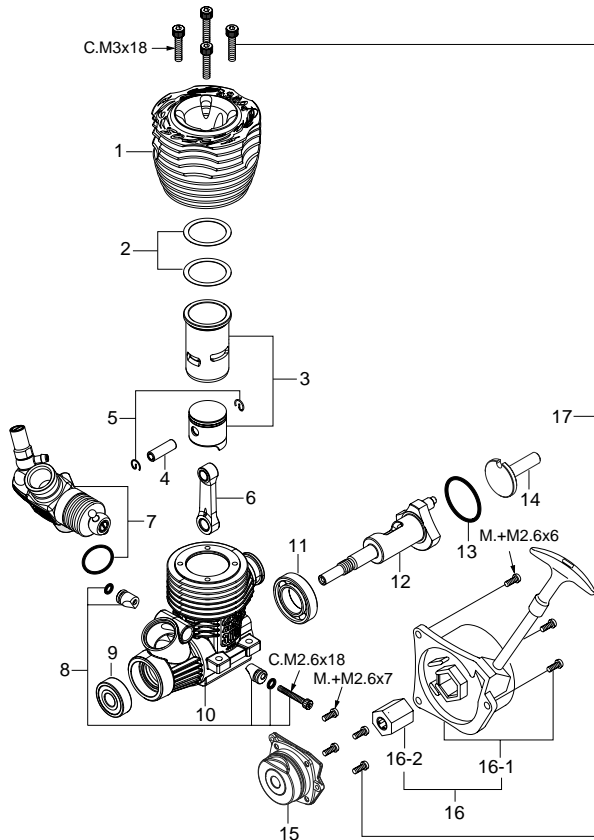

MAX-30VG(P)-X

(13970)

TYPE 21E

(23981000)

* Type of screw

C...Cap Screw M...Oval Fillister-Head Screw

F...Flat Head Screw N...Round Head Screw S...Set Screw

No.	Code No.	Description
1	23924000	Heatsink Head
2	23914100	Head Gasket
3	23923000	Cylinder & Piston Assembly
4	23916000	Piston Pin
5	24517000	Piston Pin Retainer (2pcs.)
6	23915000	Connecting Rod
7	23981000	Carburetor Complete (Type 21E)
8	23981740	Carburetor Retainer Assembly
9	23731000	Crankshaft Ball Bearing (Front)
10	23911000	Crankcase
11	23730010	Crankshaft Ball Bearing (Rear)
12	23912010	Crankshaft
13	23764020	Cover Gasket
14	23912100	Starting & Shaft
15	23927100	Rear Adaptor
16	73009000	N3 Recoil Starter Assembly
16-1	73009100	N3 Recoil Starter Body
16-2	73008200	One-way Clutch
17	23911300	Screw Set
	71608001	Glow Plug No.8
	22826140	Exhaust Seal Ring
	72413000	Super Air Cleaner 203 Assembly (W/2 filter elements)
	72413200	203 Filter Elements (4pcs.)

No.	Code No.	Description
1	23981620	Mixture Control Screw
1-1	22781800	"O" Ring (S) (2pcs.)
2	23618190	Needle Valve Assembly
2-1	23618197	Needle Assembly
2-2	46066319	"O" Ring (2pcs.)
2-3	23618194	Needle Holder Assembly
2-4	23818176	Fuel Inlet
3	23981100	Carburetor Body
4	23981200	Slide Valve
5	23981500	Metering Needle Assembly
5-1	27881820	"O" Ring (2pcs.)
6	23981520	Dust Cover
7	23781400	Ball Link (No.3)
8	23781110	Thermo Insulator
9	29015019	Carburetor Rubber Gasket

O.S. GENUINE PARTS & ACCESSORIES

Code No.	Description
73300305	Dust Cap Set \varnothing 3 (5pcs.)
73300812	Dust Cap Set \varnothing 8 (3pcs.)
73301612	Dust Cap Set \varnothing 16 (3pcs.)
73301812	Dust Cap Set \varnothing 18 (3pcs.)
79871055	M2.6x18 Cap Screw Set (10pcs.)
71521000	Long Socket Wrench With Plug Grip