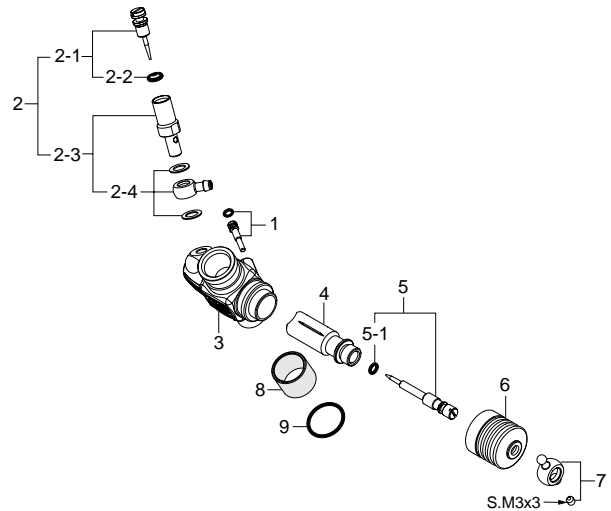

MAX-30VG(P)-X

(13970)

TYPE 21E

(23981000)

* Type of screw

C...Cap Screw M...Oval Fillister-Head Screw

F...Flat Head Screw N...Round Head Screw S...Set Screw

No.	Code No.	Description
1	23924000	Heatsink Head
2	23914100	Head Gasket
3	23923000	Cylinder & Piston Assembly
4	23916000	Piston Pin
5	24517000	Piston Pin Retainer (2pcs.)
6	23915000	Connecting Rod
7	23981000	Carburetor Complete (Type 21E)
8	23981740	Carburetor Retainer Assembly
9	23731000	Crankshaft Ball Bearing (Front)
10	23911000	Crankcase
11	23730010	Crankshaft Ball Bearing (Rear)
12	23912010	Crankshaft
13	23764020	Cover Gasket
14	23912100	Starting & Shaft
15	23927100	Rear Adaptor
16	73009000	N3 Recoil Starter Assembly
16-1	73009100	N3 Recoil Starter Body
16-2	73008200	One-way Clutch
17	23911300	Screw Set
	71608001	Glow Plug No.8
	22826140	Exhaust Seal Ring
	72413000	Super Air Cleaner 203 Assembly (W/2 filter elements)
	72413200	203 Filter Elements (4pcs.)

No.	Code No.	Description
1	23981620	Mixture Control Screw
1-1	22781800	"O" Ring (S) (2pcs.)
2	23618190	Needle Valve Assembly
2-1	23618197	Needle Assembly
2-2	46066319	"O" Ring (2pcs.)
2-3	23618194	Needle Holder Assembly
2-4	23818176	Fuel Inlet
3	23981100	Carburetor Body
4	23981200	Slide Valve
5	23981500	Metering Needle Assembly
5-1	27881820	"O" Ring (2pcs.)
6	23981520	Dust Cover
7	23781400	Ball Link (No.3)
8	23781110	Thermo Insulator
9	29015019	Carburetor Rubber Gasket

O.S. GENUINE PARTS & ACCESSORIES

Code No.	Description
73300305	Dust Cap Set \varnothing 3 (5pcs.)
73300812	Dust Cap Set \varnothing 8 (3pcs.)
73301612	Dust Cap Set \varnothing 16 (3pcs.)
73301812	Dust Cap Set \varnothing 18 (3pcs.)
79871055	M2.6x18 Cap Screw Set (10pcs.)
71521000	Long Socket Wrench With Plug Grip