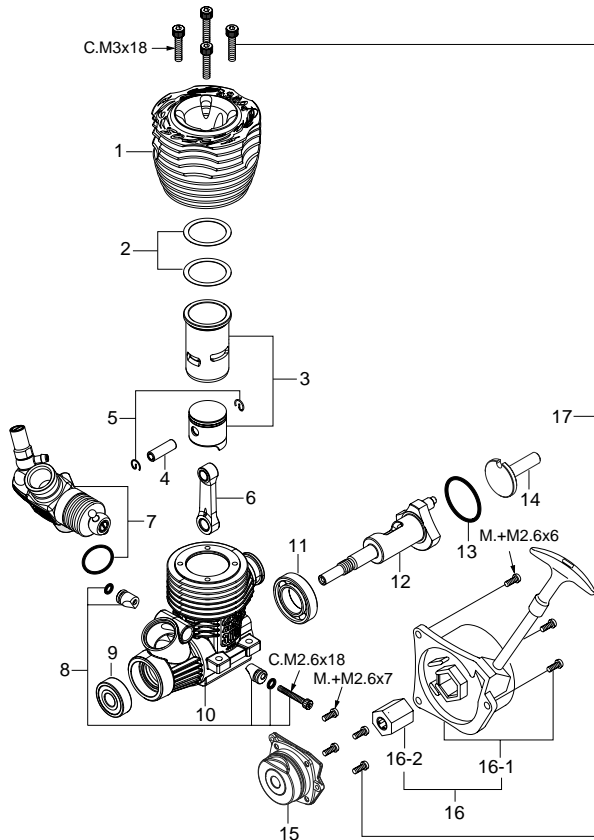

## MAX-30VG(P)-X

(13970)

### TYPE 21E

(23981000)

\* Type of screw

C...Cap Screw M...Oval Fillister-Head Screw

F...Flat Head Screw N...Round Head Screw S...Set Screw

No.	Code No.	Description
1	23924000	Heatsink Head
2	23914100	Head Gasket
3	23923000	Cylinder & Piston Assembly
4	23916000	Piston Pin
5	24517000	Piston Pin Retainer (2pcs.)
6	23915000	Connecting Rod
7	23981000	Carburetor Complete (Type 21E)
8	23981740	Carburetor Retainer Assembly
9	23731000	Crankshaft Ball Bearing (Front)
10	23911000	Crankcase
11	23730010	Crankshaft Ball Bearing (Rear)
12	23912010	Crankshaft
13	23764020	Cover Gasket
14	23912100	Starting Shaft
15	23927100	Rear Adaptor
16	73009000	N3 Recoil Starter Assembly
16-1	73009100	N3 Recoil Starter Body
16-2	73008200	One-way Clutch
17	23911300	Screw Set
	71608001	Glow Plug No.8
	22826140	Exhaust Seal Ring
	72413000	Super Air Cleaner 203 Assembly (W/2 filter elements)
	72413200	203 Filter Elements (4pcs.)

No.	Code No.	Description
1	23981620	Mixture Control Screw
1-1	22781800	"O" Ring (S) (2pcs.)
2	23618190	Needle Valve Assembly
2-1	23618197	Needle Assembly
2-2	46066319	"O" Ring (2pcs.)
2-3	23618194	Needle Holder Assembly
2-4	23818176	Fuel Inlet
3	23981100	Carburetor Body
4	23981200	Slide Valve
5	23981500	Metering Needle Assembly
5-1	27881820	"O" Ring (2pcs.)
6	23981520	Dust Cover
7	23781400	Ball Link (No.3)
8	23781110	Thermo Insulator
9	29015019	Carburetor Rubber Gasket

#### O.S. GENUINE PARTS & ACCESSORIES

Code No.	Description
73300305	Dust Cap Set $\varnothing$ 3 (5pcs.)
73300812	Dust Cap Set $\varnothing$ 8 (3pcs.)
73301612	Dust Cap Set $\varnothing$ 16 (3pcs.)
73301812	Dust Cap Set $\varnothing$ 18 (3pcs.)
79871055	M2.6x18 Cap Screw Set (10pcs.)
71521000	Long Socket Wrench With Plug Grip