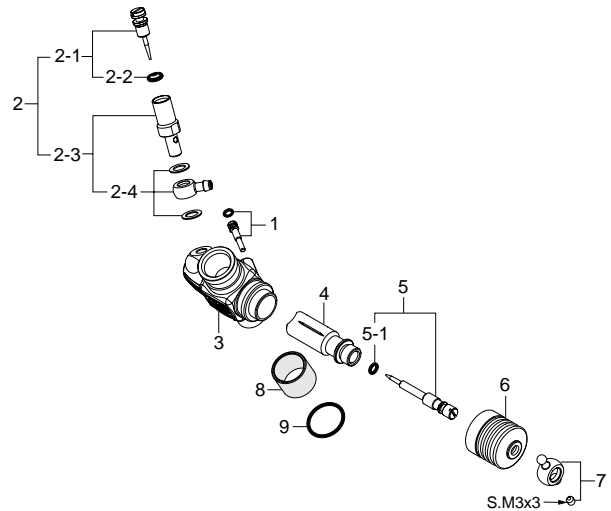

## MAX-30VG(P)-X

(13970)

### TYPE 21E

(23981000)

\* Type of screw

C...Cap Screw M...Oval Fillister-Head Screw

F...Flat Head Screw N...Round Head Screw S...Set Screw

No.	Code No.	Description
1	23924000	Heatsink Head
2	23914100	Head Gasket
3	23923000	Cylinder & Piston Assembly
4	23916000	Piston Pin
5	24517000	Piston Pin Retainer (2pcs.)
6	23915000	Connecting Rod
7	23981000	Carburetor Complete (Type 21E)
8	23981740	Carburetor Retainer Assembly
9	23731000	Crankshaft Ball Bearing (Front)
10	23911000	Crankcase
11	23730010	Crankshaft Ball Bearing (Rear)
12	23912010	Crankshaft
13	23764020	Cover Gasket
14	23912100	Starting Shaft
15	23927100	Rear Adaptor
16	73009000	N3 Recoil Starter Assembly
16-1	73009100	N3 Recoil Starter Body
16-2	73008200	One-way Clutch
17	23911300	Screw Set
	71608001	Glow Plug No.8
	22826140	Exhaust Seal Ring
	72413000	Super Air Cleaner 203 Assembly (W/2 filter elements)
	72413200	203 Filter Elements (4pcs.)

No.	Code No.	Description
1	23981620	Mixture Control Screw
1-1	22781800	"O" Ring (S) (2pcs.)
2	23618190	Needle Valve Assembly
2-1	23618197	Needle Assembly
2-2	46066319	"O" Ring (2pcs.)
2-3	23618194	Needle Holder Assembly
2-4	23818176	Fuel Inlet
3	23981100	Carburetor Body
4	23981200	Slide Valve
5	23981500	Metering Needle Assembly
5-1	27881820	"O" Ring (2pcs.)
6	23981520	Dust Cover
7	23781400	Ball Link (No.3)
8	23781110	Thermo Insulator
9	29015019	Carburetor Rubber Gasket

#### O.S. GENUINE PARTS & ACCESSORIES

Code No.	Description
73300305	Dust Cap Set $\varnothing$ 3 (5pcs.)
73300812	Dust Cap Set $\varnothing$ 8 (3pcs.)
73301612	Dust Cap Set $\varnothing$ 16 (3pcs.)
73301812	Dust Cap Set $\varnothing$ 18 (3pcs.)
79871055	M2.6x18 Cap Screw Set (10pcs.)
71521000	Long Socket Wrench With Plug Grip