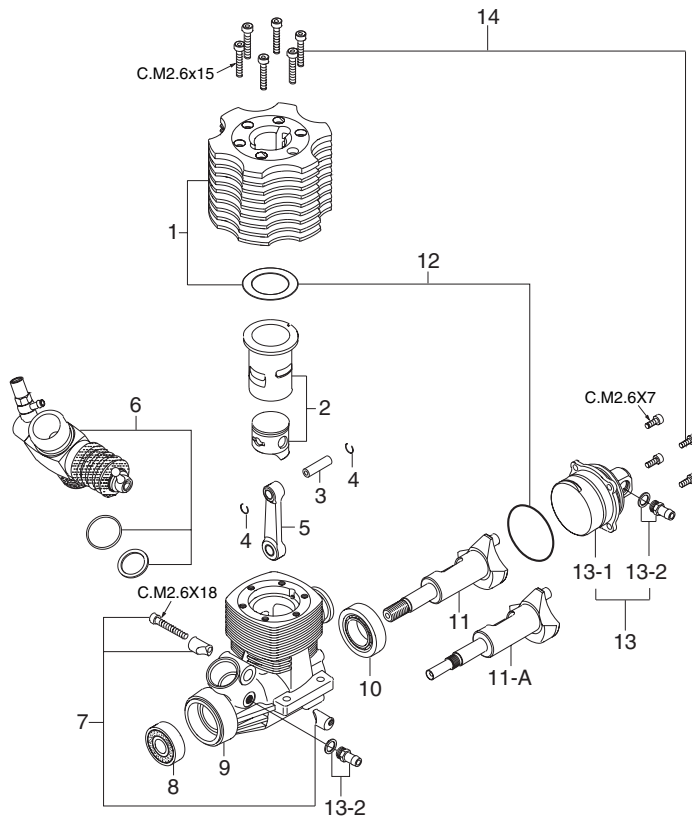

MAX-21RZ-V01b

(DISCONTINUED) (13860)

MAX-21RZ-V01b(P)

(DISCONTINUED) (13861)

TYPE 21B

(23818040)

*Type of screw

C...Cap Screw M...Oval Fillister-Head Screw

F...Flat Head Screw N...Round Head Screw S...Set Screw

No.	Code No.	Description
1	23704060	Heatsink Head
2	23703040	Cylinder & Piston Assembly
3	23906000	Piston Pin
4	23817000	Piston Pin Retainer (2pcs.)
5	23705000	Connecting Rod
6	23818040	Carburetor Complete (Type 21B)
7	23981700	Carburetor Retainer Assembly
8	23731000	Crankshaft Ball Bearing (Front)
9	23701030	Crankcase
10	23730000	Crankshaft Ball Bearing (Rear)
11	23702000	Crankshaft (for 21RZ-V01b)
11-A	23702020	Crankshaft (for 21RZ-V01b(P))
12	23714000	Gasket Set
13	23707050	Intake Chamber Assembly
13-1	23707060	Intake Chamber
13-2	24025923	Nipple No.2
14	22447005	Screw Set
	71605100	Glow Plug A5
	22826140	Exhaust Seal Ring
	72411000	Super Air Cleaner 201 (W/two filter elements)
	72411020	201 Filter Elements (4pcs.)
	72411050	Element Plate Set, Comprising:
	72411010	Center Screen
	72411040	Intake Elbow
	72411030	Center Tube
	22884250	Dust Cap Set (∅3, ∅16, ∅18)

No.	Code No.	Description
1	23818180	Mixture Control Valve Assembly
1-1	46066319	"O" Ring(L) (2pcs.)
1-2	22781800	"O" Ring(S) (2pcs.)
2	23818500	Throttle Stop Screw
3	23618190	Needle Valve Assembly
3-1	23618197	Needle Assembly
3-2	46066319	"O" Ring for needle
3-3	23618194	Needle Holder Assembly
3-4	23818176	Universal Nipple No.9
4	23818120	Carburetor Body (w/Thermo Insulator)
5	45581820	Slide Valve Guide Screw
6	23818251	Slide Valve
7	23818330	Metering Needle Assembly
8	23818220	Slide Valve Extension
9	22884220	Dust Cover
10	23818400	Ball Link No.1
11	23818140	Thermo Insulator
12	29015019	Carburetor Rubber Gasket
13	23818190	Carburetor Sealing Washer