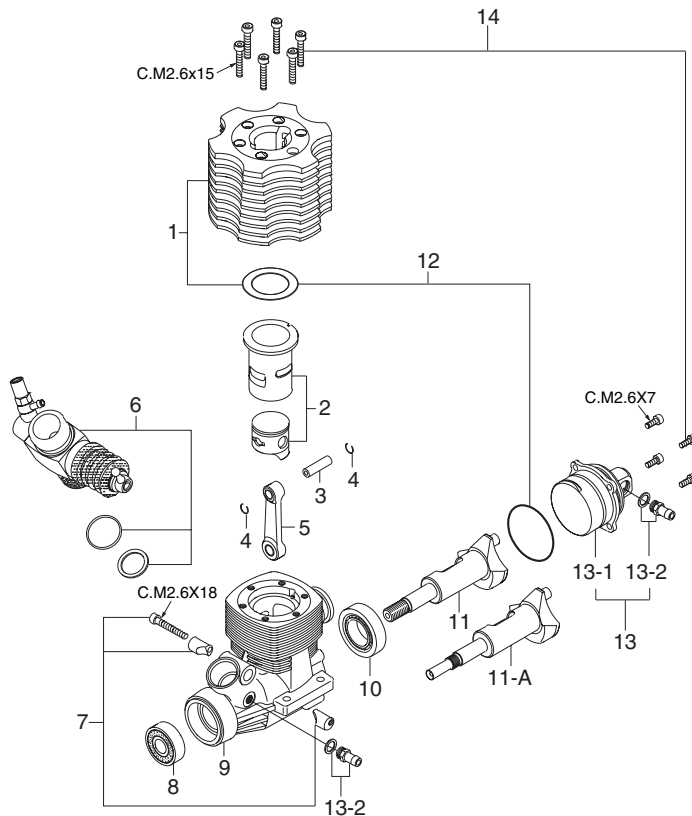

MAX-21RZ-V01b

(DISCONTINUED) (13860)

MAX-21RZ-V01b(P)

(DISCONTINUED) (13861)

TYPE 21B

(23818040)

*Type of screw

C...Cap Screw M...Oval Fillister-Head Screw

F...Flat Head Screw N...Round Head Screw S...Set Screw

No.	Code No.	Description
1	23704060	Heatsink Head
2	23703040	Cylinder & Piston Assembly
3	23906000	Piston Pin
4	23817000	Piston Pin Retainer (2pcs.)
5	23705000	Connecting Rod
6	23818040	Carburetor Complete (Type 21B)
7	23981700	Carburetor Retainer Assembly
8	23731000	Crankshaft Ball Bearing (Front)
9	23701030	Crankcase
10	23730000	Crankshaft Ball Bearing (Rear)
11	23702000	Crankshaft (for 21RZ-V01b)
11-A	23702020	Crankshaft (for 21RZ-V01b(P))
12	23714000	Gasket Set
13	23707050	Intake Chamber Assembly
13-1	23707060	Intake Chamber
13-2	24025923	Nipple No.2
14	22447005	Screw Set
	71605100	Glow Plug A5
	22826140	Exhaust Seal Ring
	72411000	Super Air Cleaner 201 (W/two filter elements)
	72411020	201 Filter Elements (4pcs.)
	72411050	Element Plate Set, Comprising:
	72411010	Center Screen
	72411040	Intake Elbow
	72411030	Center Tube
	22884250	Dust Cap Set (∅3, ∅16, ∅18)

No.	Code No.	Description
1	23818180	Mixture Control Valve Assembly
1-1	46066319	"O" Ring(L) (2pcs.)
1-2	22781800	"O" Ring(S) (2pcs.)
2	23818500	Throttle Stop Screw
3	23618190	Needle Valve Assembly
3-1	23618197	Needle Assembly
3-2	46066319	"O" Ring for needle
3-3	23618194	Needle Holder Assembly
3-4	23818176	Universal Nipple No.9
4	23818120	Carburetor Body (w/Thermo Insulator)
5	45581820	Slide Valve Guide Screw
6	23818251	Slide Valve
7	23818330	Metering Needle Assembly
8	23818220	Slide Valve Extension
9	22884220	Dust Cover
10	23818400	Ball Link No.1
11	23818140	Thermo Insulator
12	29015019	Carburetor Rubber Gasket
13	23818190	Carburetor Sealing Washer

O.S. GENUINE PARTS & ACCESSORIES

Code No.	Description
72106140	Exhaust Header Pipe Assembly (For T-2040)
72106150	Exhaust Header Pipe Assembly (For T-2050)
72106040	T-2040 Tuned Silencer Assembly
72106060	T-2050 Tuned Silencer Assembly
72106050	T-2040 Tuned Silencer Complete Set
72106070	T-2050 Tuned Silencer Complete Set
72101270	21RZ Exhaust Header Pipe
72106300	Super Joint Tube 21
72106030	T-2030 Tuned Silencer Assembly
71530200	Crankshaft Clamp 1521
73300305	Dust Cap Set ∅3 (5pcs.) (for Carburetor Nipple)
73300812	Dust Cap Set ∅8 (3pcs.) (for Tuned Silencer)
73301612	Dust Cap Set ∅16 (3pcs.) (for Carburetor)
73301812	Dust Cap Set ∅18 (3pcs.) (for Exhaust)
79871020	M2.6x7 Cap Screw Set (10pcs.)
79871050	M2.6x15 Cap Screw Set (10pcs.)
71521000	Long Socket Wrench With Plug Grip

The specifications are subject to alteration for improvement without notice.