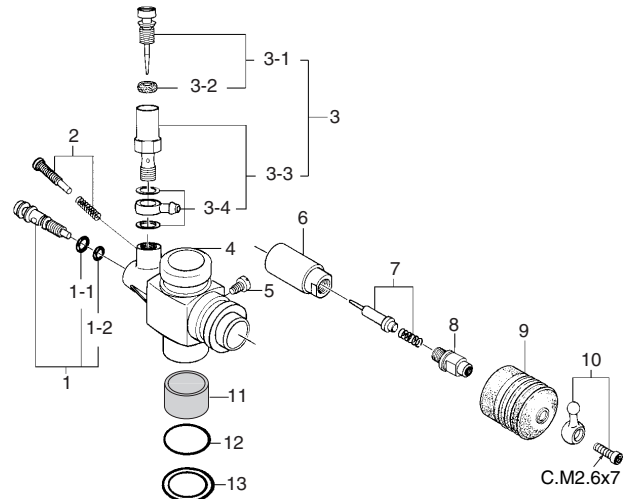

MAX-21RZ-V01b

(DISCONTINUED) (13860)

MAX-21RZ-V01b(P)

(DISCONTINUED) (13861)

TYPE 21B

(23818040)

*Type of screw

C...Cap Screw M...Oval Fillister-Head Screw

F...Flat Head Screw N...Round Head Screw S...Set Screw

No.	Code No.	Description
1	23704060	Heatsink Head
2	23703040	Cylinder & Piston Assembly
3	23906000	Piston Pin
4	23817000	Piston Pin Retainer (2pcs.)
5	23705000	Connecting Rod
6	23818040	Carburetor Complete (Type 21B)
7	23981700	Carburetor Retainer Assembly
8	23731000	Crankshaft Ball Bearing (Front)
9	23701030	Crankcase
10	23730000	Crankshaft Ball Bearing (Rear)
11	23702000	Crankshaft (for 21RZ-V01b)
11-A	23702020	Crankshaft (for 21RZ-V01b(P))
12	23714000	Gasket Set
13	23707050	Intake Chamber Assembly
13-1	23707060	Intake Chamber
13-2	24025923	Nipple No.2
14	22447005	Screw Set
	71605100	Glow Plug A5
	22826140	Exhaust Seal Ring
	72411000	Super Air Cleaner 201 (W/two filter elements)
	72411020	201 Filter Elements (4pcs.)
	72411050	Element Plate Set, Comprising:
	72411010	Center Screen
	72411040	Intake Elbow
	72411030	Center Tube
	22884250	Dust Cap Set (∅3, ∅16, ∅18)

No.	Code No.	Description
1	23818180	Mixture Control Valve Assembly
1-1	46066319	"O" Ring(L) (2pcs.)
1-2	22781800	"O" Ring(S) (2pcs.)
2	23818500	Throttle Stop Screw
3	23618190	Needle Valve Assembly
3-1	23618197	Needle Assembly
3-2	46066319	"O" Ring for needle
3-3	23618194	Needle Holder Assembly
3-4	23818176	Universal Nipple No.9
4	23818120	Carburetor Body (w/Thermo Insulator)
5	45581820	Slide Valve Guide Screw
6	23818251	Slide Valve
7	23818330	Metering Needle Assembly
8	23818220	Slide Valve Extension
9	22884220	Dust Cover
10	23818400	Ball Link No.1
11	23818140	Thermo Insulator
12	29015019	Carburetor Rubber Gasket
13	23818190	Carburetor Sealing Washer

O.S. GENUINE PARTS & ACCESSORIES

Code No.	Description
72106140	Exhaust Header Pipe Assembly (For T-2040)
72106150	Exhaust Header Pipe Assembly (For T-2050)
72106040	T-2040 Tuned Silencer Assembly
72106060	T-2050 Tuned Silencer Assembly
72106050	T-2040 Tuned Silencer Complete Set
72106070	T-2050 Tuned Silencer Complete Set
72101270	21RZ Exhaust Header Pipe
72106300	Super Joint Tube 21
72106030	T-2030 Tuned Silencer Assembly
71530200	Crankshaft Clamp 1521
73300305	Dust Cap Set ∅3 (5pcs.) (for Carburetor Nipple)
73300812	Dust Cap Set ∅8 (3pcs.) (for Tuned Silencer)
73301612	Dust Cap Set ∅16 (3pcs.) (for Carburetor)
73301812	Dust Cap Set ∅18 (3pcs.) (for Exhaust)
79871020	M2.6x7 Cap Screw Set (10pcs.)
79871050	M2.6x15 Cap Screw Set (10pcs.)
71521000	Long Socket Wrench With Plug Grip

The specifications are subject to alteration for improvement without notice.