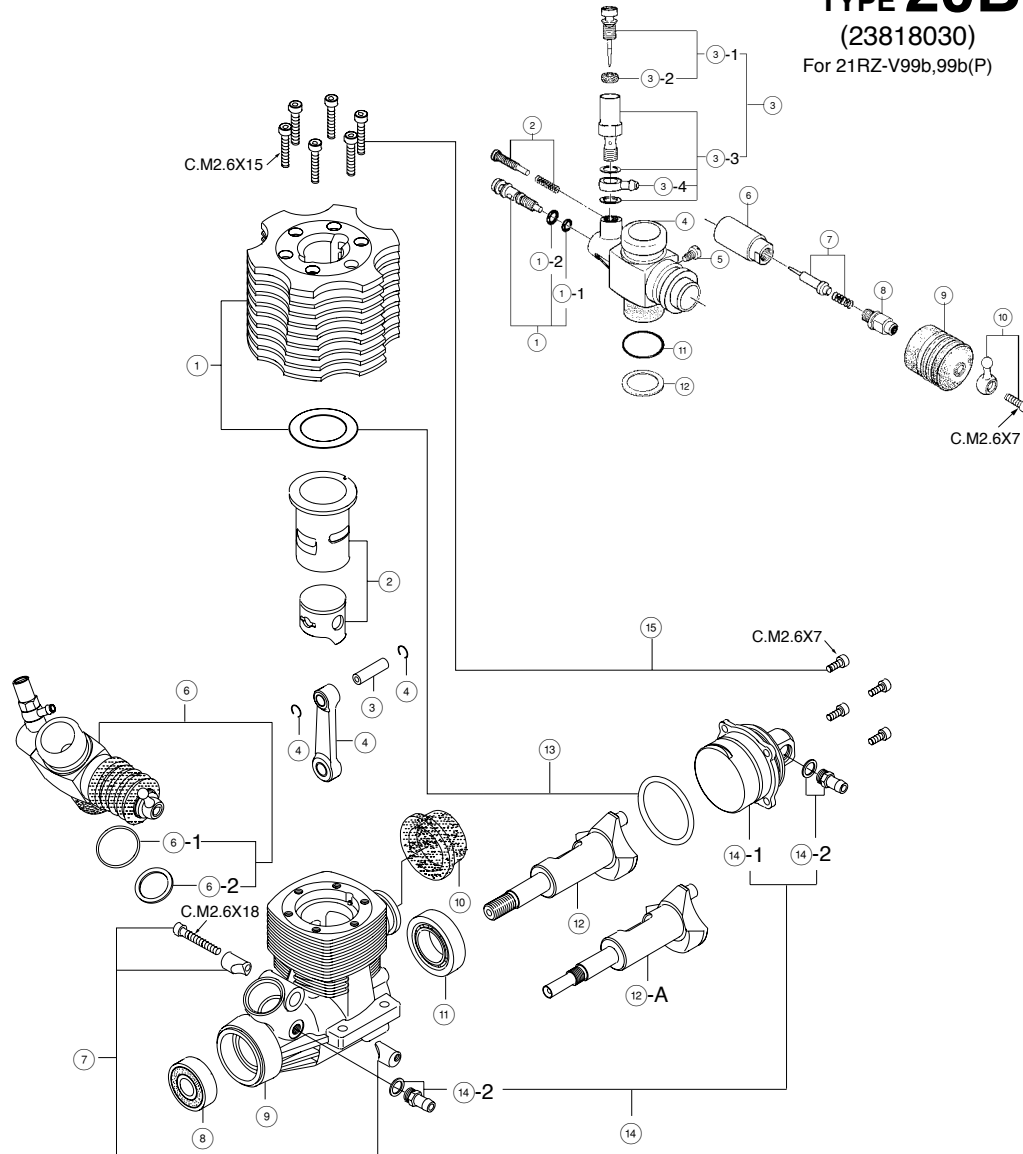

TYPE 20B

(23818030)
For 21RZ-V99b,99b(P)

MAX-21RZ-V99b
(13844)
MAX-21RZ-V99b(P)
(13845)

*Type of screw

C...Cap Screw B...Binding Head Screw M...Oval Fillister-head Screw F...Flat Head Screw
N...Round Head Screw S...Set Screw

CARBURETTOR PARTS LIST

No.	Code No.	Description
①	2 3818 180	Mixture Control Valve Assembly
①-1	4 6066 319	"O" Ring(L) (2pcs.)
①-2	2 2781 800	"O" Ring(S) (2pcs.)
②	2 3818 500	Throttle Stop Screw
③	2 3618 190	Needle Valve Assembly
③-1	2 3618 197	Needle
③-2	4 6066 319	"O" Ring for needle
③-3	2 3618 194	Needle Holder Assembly
③-4	2 3818 176	Universal Nipple No.9
④	2 3818 111	Carburettor Body
⑤	4 5581 820	Slide Valve Guide Screw
⑥	2 3818 251	Slide Valve
⑦	2 3818 320	Metering Needle Assembly
⑧	2 3818 220	Slide Valve Extension
⑨	2 2884 220	Dust Cover
⑩	2 3818 400	Ball Link No.1
⑪	2 9015 019	Carburettor Rubber Gasket
⑫	2 3818 190	Carburettor Sealing Washer

ENGINE PARTS LIST

No.	Code No.	Description
①	2 3704 050	Heatsink Head
②	2 3703 030	Cylinder & Piston Assembly
③	2 3906 000	Piston Pin
④	2 3817 000	Piston Pin Retainer(2pcs.)
⑤	2 3705 000	Connecting Rod
⑥	2 3818 030	Carburettor Complete (Type 20B)
⑥-1	2 9015 019	Carburettor Rubber Gasket
⑥-2	2 3818 190	Carburettor Sealing Washer
⑦	2 3981 700	Carburettor Retainer
⑧	2 3731 000	Crankshaft Ball Bearing (Front)
⑨	2 3701 030	Crankcase
⑩	2 2826 140	Exhaust Seal Ring
⑪	2 3730 000	Crankshaft Ball Bearing (Rear)
⑫	2 3702 000	Crankshaft (for 21RZ-V99b)
⑫-A	2 3702 020	Crankshaft (for 21RZ-V99b(P))
⑬	2 3714 000	Gasket Set
⑭	2 3707 050	Intake Chamber Assembly
⑭-1	2 3707 060	Intake Chamber
⑭-2	2 4025 923	Nipple No.2
⑮	2 2447 005	Screw Set
	7 1605 100	Glow Plug A5
	2 3814 000	Gasket Set
	2 2884 250	Dust Cap Set(3pcs. □18,□16,□3)
	7 2411 000	Super Air Cleaner 201(W/two filter elements)
	7 2411 020	201 Filter Elements (4pcs.)
	7 2411 050	Element Plate Set,Comprising:
	7 2411 010	Center Screen
	7 2411 040	Intake Elbow
	7 2411 030	Center Tube
*	7 2106 030	Tuned Silencer T-2030
*	7 2106 300	Super Joint Tube21
*	7 2105 337	Silicone Tube Assembly (H)
*	7 2105 346	Silicone Tube (H)
*	7 1608 001	Glow Plug No.8
*	7 1530 200	Crankshaft Clamp 1521
*	7 1521 000	Long Socket Wrench (with plug grip)

* Optional extra parts