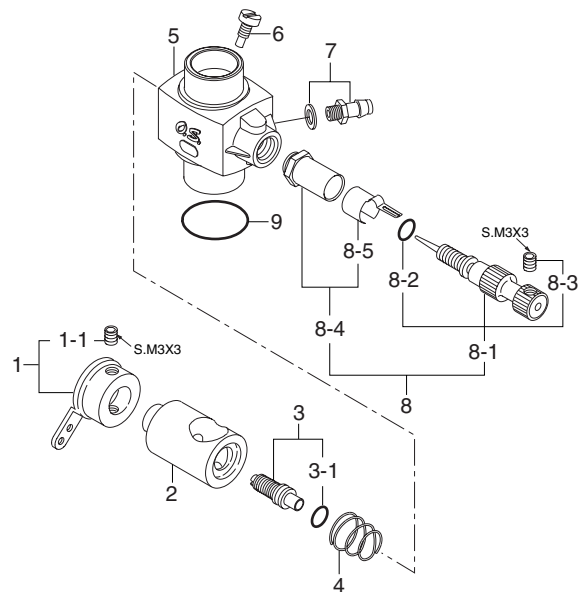

MAX-21RG-MX (13631)

TYPE 20J (25382000)

*Type of screw
 C...Cap Screw M...Oval Fillister-Head Screw
 F...Flat Head Screw N...Round Head Screw S...Set Screw

No.	Code No.	Description
1	23704100	Water Cooled Head Assembly
2	23603000	Cylinder & Piston Assembly
3	23906000	Piston Pin
4	23817000	Piston Pin Retainer (2pcs.)
5	23605000	Connecting Rod
6	25382000	Carburetor Complete (Type 20J)
7	23981700	Carburetor Retainer
8	41614000	Crankshaft Ball Bearing (Front)
9	23601000	Crankcase
10	23430000	Crankshaft Ball Bearing (Rear)
11	23602030	Crankshaft
12	23614000	Gasket Set
13	23602050	Starting Shaft
14	23601800	Rear Adaptor
15	23813001	Screw Set
16	73003000	No.5 Recoil Starter Assembly
16-1	73003100	No.5 Recoil Starter Body
16-2	73003200	No.5 Oneway Clutch
	71608001	Glowplug No.8
	71802030	Flywheel No.2E
	72103520	Exhaust Header Pipe

No.	Code No.	Description
1	24981405	Throttle Lever Assembly
1-1	26381501	Set-screw
2	25381203	Carburetor Rotor
3	26781309	Mixture Control Valve
3-1	24881824	" O " Ring (2pcs.)
4	26781506	Rotor Spring
5	25382100	Carburetor Body
6	25381220	Rotor Guide Screw
7	22681953	Fuel Inlet (No.1)
8	27881900	Needle Valve Assembly
8-1	24981959	Needle Assembly
8-2	24981837	" O " Ring (2pcs.)
8-3	26381501	Set-screw
8-4	27381940	Needle Valve Holder Assembly
8-5	26711305	Ratchet Spring
9	29015019	Carburetor Rubber Gasket

O.S. GENUINE PARTS & ACCESSORIES

Code No.	Description
22442009	Marine Universal Joint (4mm)
72106300	Super Joint Tube 21
72106030	T-2030 Tuned Silencer Assembly
72403050	Super Filter (L)
55500002	M3 Lock Washer (10sets)
73300305	Dust Cap Set $\varnothing 3$ (5pcs.) (for Carburetor Nipple)
73300812	Dust Cap Set $\varnothing 8$ (3pcs.) (for Tuned Silencer)
79871020	M2.6x7 Cap Screw Set (10pcs.)
71521000	Long Socket Wrench With Plug Grip