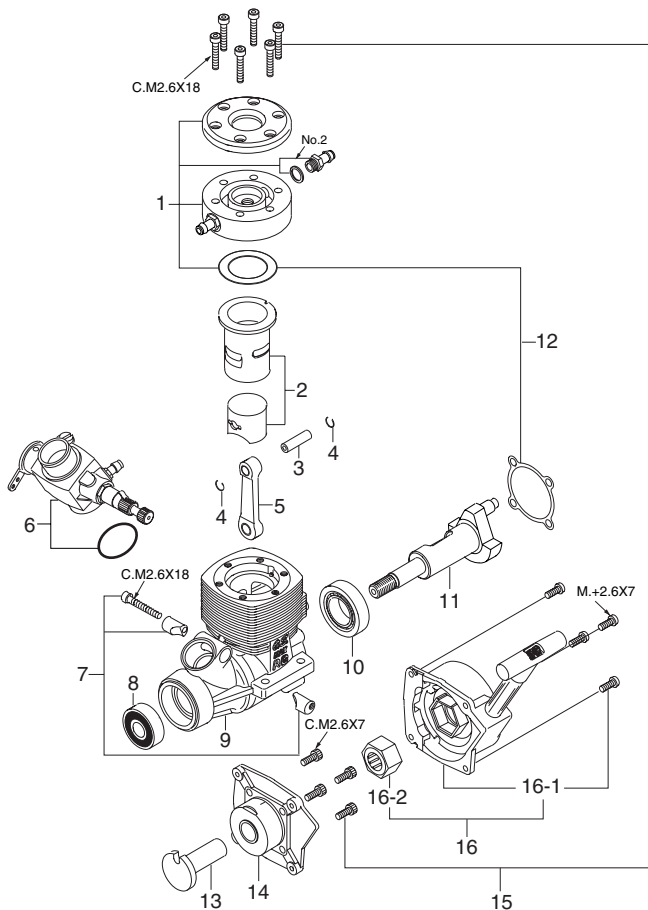

MAX-21RG-MX (13631)

TYPE 20J (25382000)

*Type of screw
 C...Cap Screw M...Oval Fillister-Head Screw
 F...Flat Head Screw N...Round Head Screw S...Set Screw

No.	Code No.	Description
1	23704100	Water Cooled Head Assembly
2	23603000	Cylinder & Piston Assembly
3	23906000	Piston Pin
4	23817000	Piston Pin Retainer (2pcs.)
5	23605000	Connecting Rod
6	25382000	Carburetor Complete (Type 20J)
7	23981700	Carburetor Retainer
8	41614000	Crankshaft Ball Bearing (Front)
9	23601000	Crankcase
10	23430000	Crankshaft Ball Bearing (Rear)
11	23602030	Crankshaft
12	23614000	Gasket Set
13	23602050	Starting Shaft
14	23601800	Rear Adaptor
15	23813001	Screw Set
16	73003000	No.5 Recoil Starter Assembly
16-1	73003100	No.5 Recoil Starter Body
16-2	73003200	No.5 Oneway Clutch
	71608001	Glowplug No.8
	71802030	Flywheel No.2E
	72103520	Exhaust Header Pipe

No.	Code No.	Description
1	24981405	Throttle Lever Assembly
1-1	26381501	Set-screw
2	25381203	Carburetor Rotor
3	26781309	Mixture Control Valve
3-1	24881824	" O " Ring (2pcs.)
4	26781506	Rotor Spring
5	25382100	Carburetor Body
6	25381220	Rotor Guide Screw
7	22681953	Fuel Inlet (No.1)
8	27881900	Needle Valve Assembly
8-1	24981959	Needle Assembly
8-2	24981837	" O " Ring (2pcs.)
8-3	26381501	Set-screw
8-4	27381940	Needle Valve Holder Assembly
8-5	26711305	Ratchet Spring
9	29015019	Carburetor Rubber Gasket

O.S. GENUINE PARTS & ACCESSORIES

Code No.	Description
22442009	Marine Universal Joint (4mm)
72106300	Super Joint Tube 21
72106030	T-2030 Tuned Silencer Assembly
72403050	Super Filter (L)
55500002	M3 Lock Washer (10sets)
73300305	Dust Cap Set $\varnothing 3$ (5pcs.) (for Carburetor Nipple)
73300812	Dust Cap Set $\varnothing 8$ (3pcs.) (for Tuned Silencer)
79871020	M2.6x7 Cap Screw Set (10pcs.)
71521000	Long Socket Wrench With Plug Grip