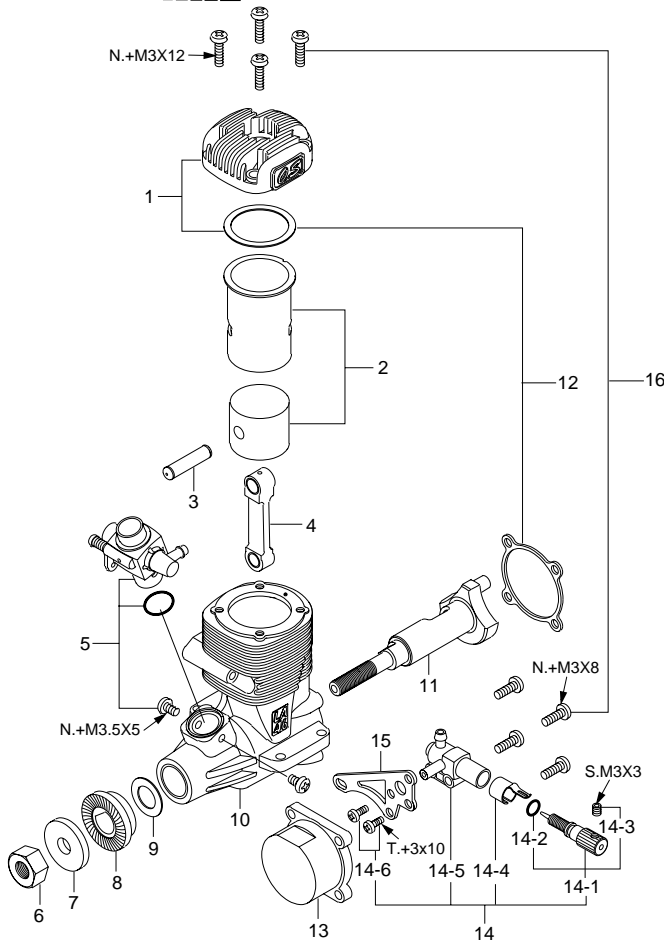

**MAX-46LA**  
(13390)

**MAX-46LA (Silver)**  
(13393)

**TYPE 40D**  
(24081000)

\* Type of screw  
C...Cap Screw M...Oval Fillister-Head Screw  
F...Flat Head Screw N...Round Head Screw S...Set Screw

No.	Code No.	Description
1	24004100	Cylinder Head (Midnight Blue)
	24004110	Cylinder Head (Silver)
2	24003100	Cylinder & Piston Assembly
3	45806000	Piston Pin
4	24005000	Connecting Rod
5	24081000	Carburetor Complete (40D)
6	23210007	Propeller Nut
7	24009000	Propeller Washer
8	24008000	Drive Hub
9	22020001	Thrust Washer
10	24001100	Crankcase (Midnight Blue)
	24001110	Crankcase (Silver)
11	23302000	Crankshaft
12	24014100	Gasket Set
13	24007110	Cover Plate
14	26582900	Needle Valve Assembly
14-1	24081970	Needle Assembly
14-2	24981837	"O" Ring (2pcs.)
14-3	26381501	Set Screw
14-4	26711305	Ratchet Spring
14-5	26582910	Needle Valve Body
14-6	26582920	Needle Valve Body Retaining Screw
15	24007120	Needle Valve Assembly Bracket
16	24013000	Screw Set
	71605300	Glow Plug A3
	23325020	E-3030 Silencer Assembly
	22681957	Exhaust Pressure Nipple
	23325320	Assembly Screw
	23325400	Retaining Screw (N.+M3x30 2pcs.)

No.	Code No.	Description
1	21281410	Throttle Lever Assembly
1-1	22081313	Throttle Lever Retaining Screw
2	24081200	Carburetor Rotor
3	24081600	Air-bleed Screw
4	24081100	Carburetor Body
5	24081300	Throttle Stop Screw
6	22615000	Carburetor Rubber Gasket
7	23081706	Carburetor Retaining Screw

#### O.S. GENUINE PARTS & ACCESSORIES

Code No.	Description
71906200	Radial Motor Mount
23024009	1/4"-28 (L) Spinner Nut
72200080	Needle Valve Extension Cable Set
73101000	Long Propeller Nut Set
73101020	1/4"-M5 Propeller Nut Set For 2C Spinner
23325060	LA Series Colored Silencer E-3030 Blue
23325030	E-3030S Super Silencer
23325100	Silencer Extension Adaptor (Width 17.5mm)
71531000	Non-Bubble Weight
72403050	Super Filter (L)
79870040	M4 Blind Nut (10pcs.)
55500003	M4 Lock Washer (10sets.)
71521000	Long Socket Wrench With Plug Grip