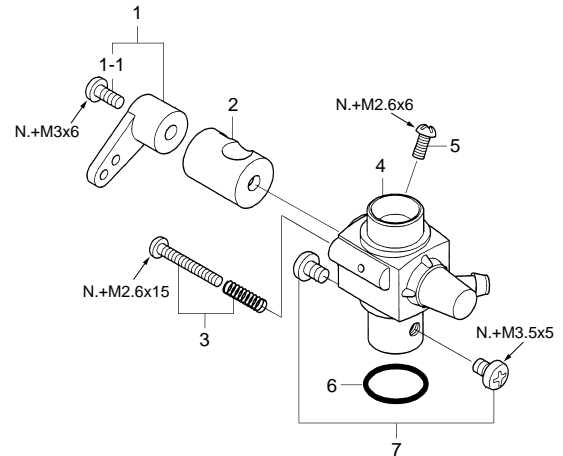

**MAX-46LA**  
(13390)

**MAX-46LA (Silver)**  
(13393)

**TYPE 40D**  
(24081000)

\* Type of screw  
C...Cap Screw M...Oval Fillister-Head Screw  
F...Flat Head Screw N...Round Head Screw S...Set Screw

No.	Code No.	Description
1	24004100	Cylinder Head (Midnight Blue)
	24004110	Cylinder Head (Silver)
2	24003100	Cylinder & Piston Assembly
3	45806000	Piston Pin
4	24005000	Connecting Rod
5	24081000	Carburetor Complete (40D)
6	23210007	Propeller Nut
7	24009000	Propeller Washer
8	24008000	Drive Hub
9	22020001	Thrust Washer
10	24001100	Crankcase (Midnight Blue)
	24001110	Crankcase (Silver)
11	23302000	Crankshaft
12	24014100	Gasket Set
13	24007110	Cover Plate
14	26582900	Needle Valve Assembly
14-1	24081970	Needle Assembly
14-2	24981837	"O" Ring (2pcs.)
14-3	26381501	Set Screw
14-4	26711305	Ratchet Spring
14-5	26582910	Needle Valve Body
14-6	26582920	Needle Valve Body Retaining Screw
15	24007120	Needle Valve Assembly Bracket
16	24013000	Screw Set
	71605300	Glow Plug A3
	23325020	E-3030 Silencer Assembly
	22681957	Exhaust Pressure Nipple
	23325320	Assembly Screw
	23325400	Retaining Screw (N.+M3x30 2pcs.)

No.	Code No.	Description
1	21281410	Throttle Lever Assembly
1-1	22081313	Throttle Lever Retaining Screw
2	24081200	Carburetor Rotor
3	24081600	Air-bleed Screw
4	24081100	Carburetor Body
5	24081300	Throttle Stop Screw
6	22615000	Carburetor Rubber Gasket
7	23081706	Carburetor Retaining Screw

#### O.S. GENUINE PARTS & ACCESSORIES

Code No.	Description
71906200	Radial Motor Mount
23024009	1/4"-28 (L) Spinner Nut
72200080	Needle Valve Extension Cable Set
73101000	Long Propeller Nut Set
73101020	1/4"-M5 Propeller Nut Set For 2C Spinner
23325060	LA Series Colored Silencer E-3030 Blue
23325030	E-3030S Super Silencer
23325100	Silencer Extension Adaptor (Width 17.5mm)
71531000	Non-Bubble Weight
72403050	Super Filter (L)
79870040	M4 Blind Nut (10pcs.)
55500003	M4 Lock Washer (10sets.)
71521000	Long Socket Wrench With Plug Grip