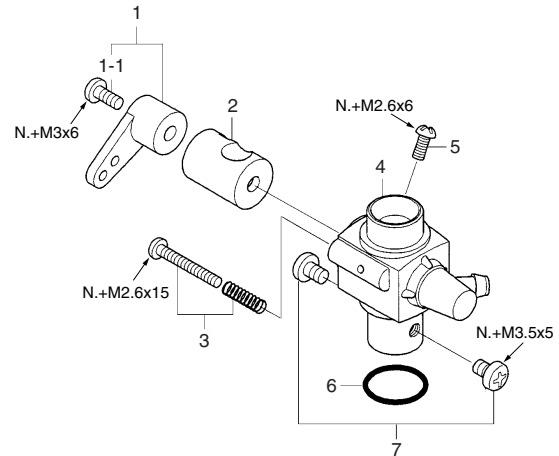

## MAX-40LA (13380) MAX-40LA (Silver) (13381) TYPE 40D (24081000)

\* Type of screw  
C...Cap Screw M...Oval Fillister-Head Screw T...Tapping Screw  
F...Flat Head Screw N...Round Head Screw S...Set Screw

No.	Code No.	Description
1	24004000	Cylinder Head (Midnight Blue)
	24004010	Cylinder Head (Natural)
2	24003010	Cylinder & Piston Assembly
3	23356000	Piston Pin
4	24005000	Connecting Rod
5	24081000	Carburettor Complete (40D)
6	23210007	Propeller Nut
7	24009000	Propeller Washer
8	24008000	Drive Hub
9	22020001	Thrust Washer
10	24001001	Crankcase (Midnight Blue)
	24001011	Crankcase (Natural)
11	23302000	Crankshaft
12	23364000	Gasket Set
13	24007110	Cover Plate
14	26582900	Needle Valve Assembly
14-1	24081970	Needle Assembly
14-2	24981837	"O" Ring (2pcs.)
14-3	26381501	Set Screw
14-4	26711305	Ratchet Spring
14-5	26582910	Needle Valve Body
14-6	26582920	Needle Valve Body Retaining Screw
15	24007120	Needle Valve Assembly Bracket
16	24013000	Screw Set
	23325020	E-3030 Silencer Assembly
	22681957	Exhaust Pressure Nipple
	23325320	Assembly Screw
	23325400	Retaining Screw (N.+M3x30 2pcs.)

No.	Code No.	Description
1	21281410	Throttle Lever Assembly
1-1	22081313	Throttle Lever Retaining Screw
2	24081200	Carburetor Rotor
3	24081600	Air-bleed Screw
4	24081100	Carburetor Body
5	24081300	Throttle Stop Screw
6	22615000	Carburetor Rubber Gasket
7	23081706	Carburetor Retaining Screw

### O.S. GENUINE PARTS & ACCESSORIES

Code No.	Description
71906200	Radial Motor Mount
23024009	1/4"-28 (L) Spinner Nut
72200080	Needle Valve Extension Cable Set
73101000	Long Propeller Nut Set
73101020	1/4"-M5 Propeller Nut Set For Truturn Spinner
23325060	LA Series Colored Silencer E-3030 Blue
23325030	E-3030S Super Silencer
23325100	Silencer Extension Adaptor (Width 17.5mm)
71531000	Non-Bubble Weight
72403050	Super Filter (L)
79870040	M4 Blind Nut (10pcs.)
55500003	M4 Lock Washer (10sets.)
71521000	Long Socket Wrench With Plug Grip