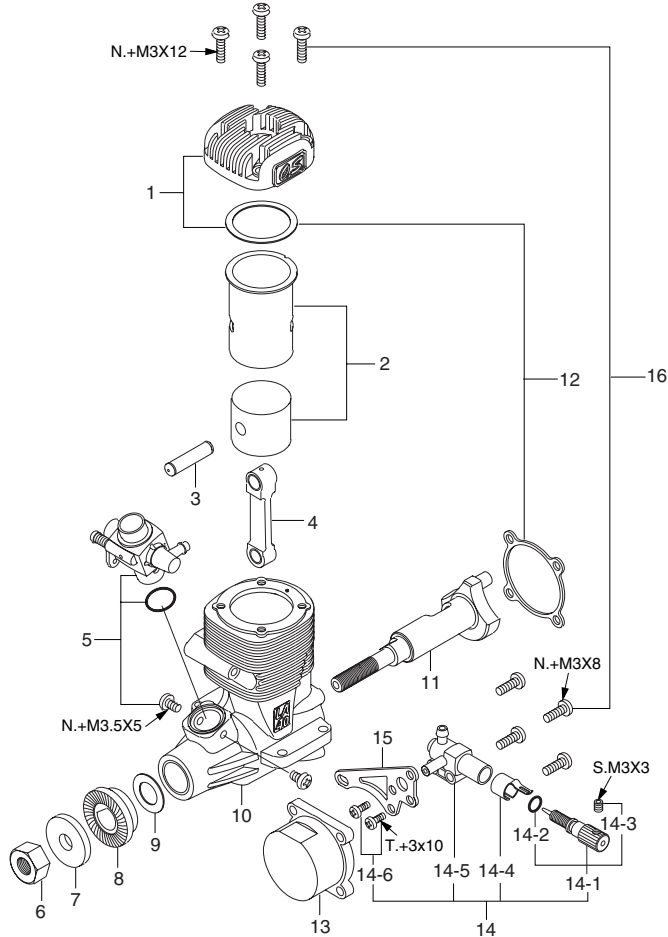

## MAX-40LA (13380) MAX-40LA (Silver) (13381) TYPE 40D (24081000)

\* Type of screw  
C...Cap Screw M...Oval Fillister-Head Screw T...Tapping Screw  
F...Flat Head Screw N...Round Head Screw S...Set Screw

No.	Code No.	Description
1	24004000	Cylinder Head (Midnight Blue)
	24004010	Cylinder Head (Natural)
2	24003010	Cylinder & Piston Assembly
3	23356000	Piston Pin
4	24005000	Connecting Rod
5	24081000	Carburettor Complete (40D)
6	23210007	Propeller Nut
7	24009000	Propeller Washer
8	24008000	Drive Hub
9	22020001	Thrust Washer
10	24001001	Crankcase (Midnight Blue)
	24001011	Crankcase (Natural)
11	23302000	Crankshaft
12	23364000	Gasket Set
13	24007110	Cover Plate
14	26582900	Needle Valve Assembly
14-1	24081970	Needle Assembly
14-2	24981837	"O" Ring (2pcs.)
14-3	26381501	Set Screw
14-4	26711305	Ratchet Spring
14-5	26582910	Needle Valve Body
14-6	26582920	Needle Valve Body Retaining Screw
15	24007120	Needle Valve Assembly Bracket
16	24013000	Screw Set
	23325020	E-3030 Silencer Assembly
	22681957	Exhaust Pressure Nipple
	23325320	Assembly Screw
	23325400	Retaining Screw (N.+M3x30 2pcs.)

No.	Code No.	Description
1	21281410	Throttle Lever Assembly
1-1	22081313	Throttle Lever Retaining Screw
2	24081200	Carburetor Rotor
3	24081600	Air-bleed Screw
4	24081100	Carburetor Body
5	24081300	Throttle Stop Screw
6	22615000	Carburetor Rubber Gasket
7	23081706	Carburetor Retaining Screw

### O.S. GENUINE PARTS & ACCESSORIES

Code No.	Description
71906200	Radial Motor Mount
23024009	1/4"-28 (L) Spinner Nut
72200080	Needle Valve Extension Cable Set
73101000	Long Propeller Nut Set
73101020	1/4"-M5 Propeller Nut Set For Truturn Spinner
23325060	LA Series Colored Silencer E-3030 Blue
23325030	E-3030S Super Silencer
23325100	Silencer Extension Adaptor (Width 17.5mm)
71531000	Non-Bubble Weight
72403050	Super Filter (L)
79870040	M4 Blind Nut (10pcs.)
55500003	M4 Lock Washer (10sets.)
71521000	Long Socket Wrench With Plug Grip